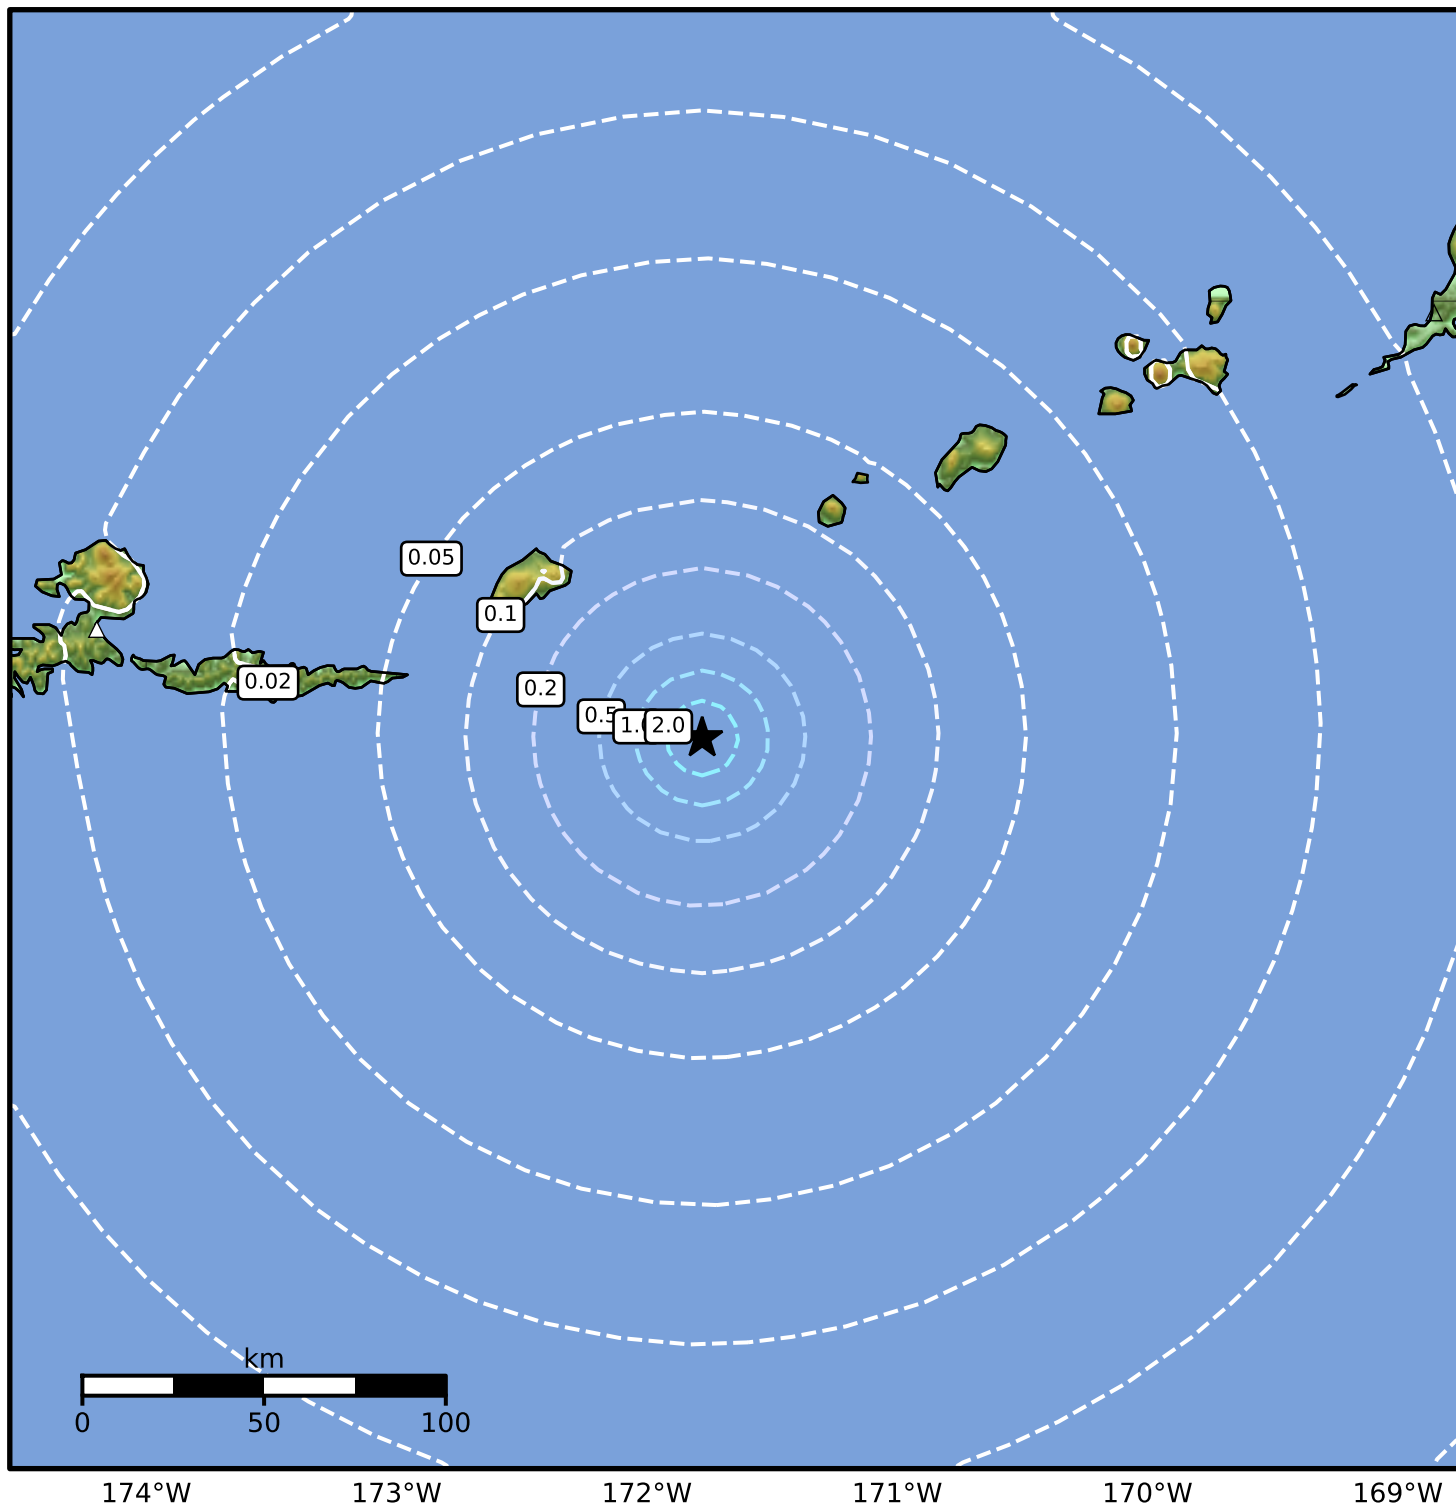

0.3 Second Peak Spectral Acceleration Map Alaska Earthquake Center
 ShakeMap: 49 km (30 miles) SSE of Amukta Pass
 May 22, 2024 23:12:04 UTC M3.9 N51.93 W171.78 Depth: 9.4km ID:ak0246kvm6fd

SA(0.3) (%g)	0.1	0.2	0.5	1	2	5	10	20	50	100	200
--------------	-----	-----	-----	---	---	---	----	----	----	-----	-----

Scale based on Worden et al. (2012)

Version 2: Processed 2024-05-23T03:16:23Z

△ Seismic Instrument ○ Reported Intensity

★ Epicenter