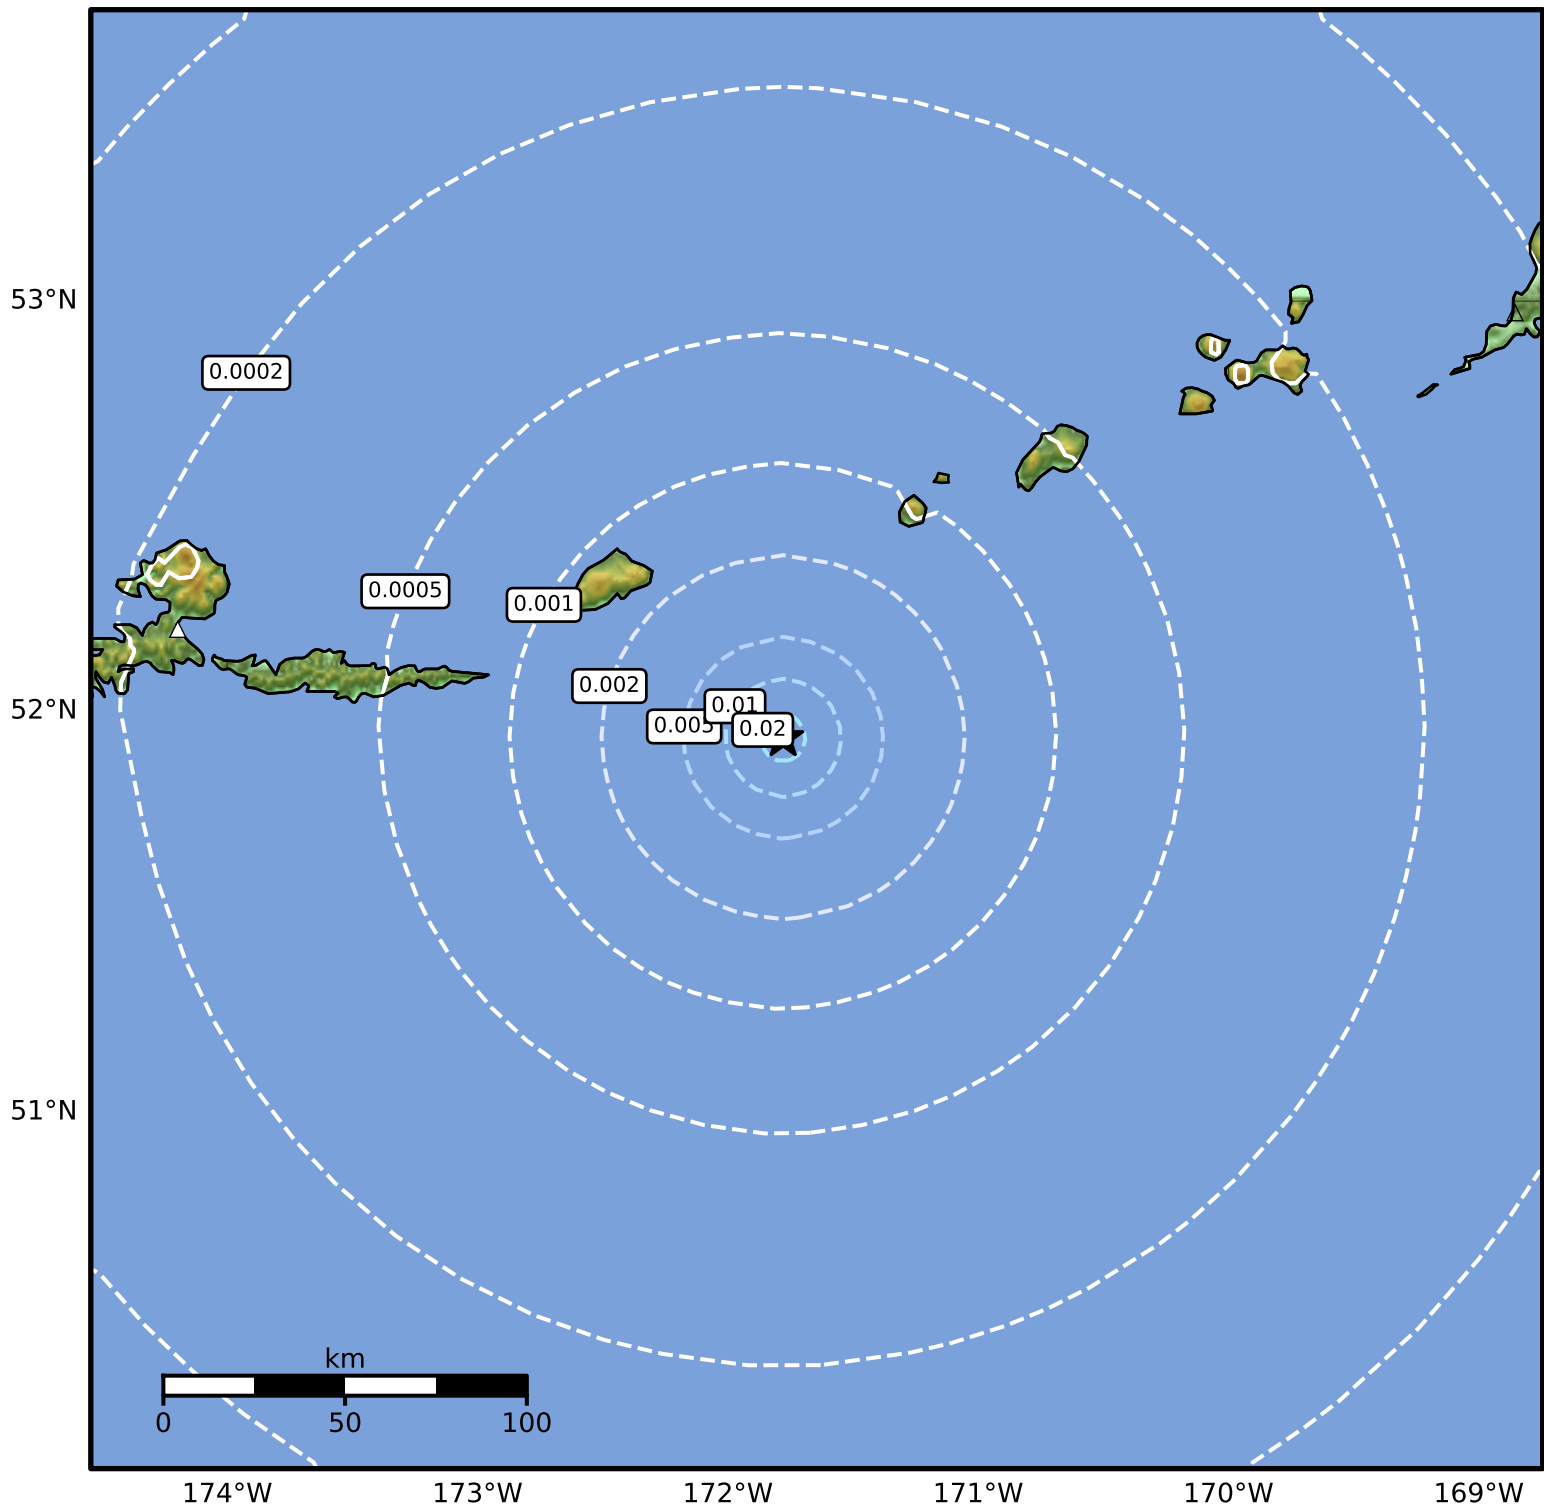

3.0 Second Peak Spectral Acceleration Map Alaska Earthquake Center
 ShakeMap: 49 km (30 miles) SSE of Amukta Pass
 May 22, 2024 23:12:04 UTC M3.9 N51.93 W171.78 Depth: 9.4km ID:ak0246kvm6fd

Scale based on Worden et al. (2012)

Version 2: Processed 2024-05-23T03:16:23Z

△ Seismic Instrument ○ Reported Intensity

★ Epicenter