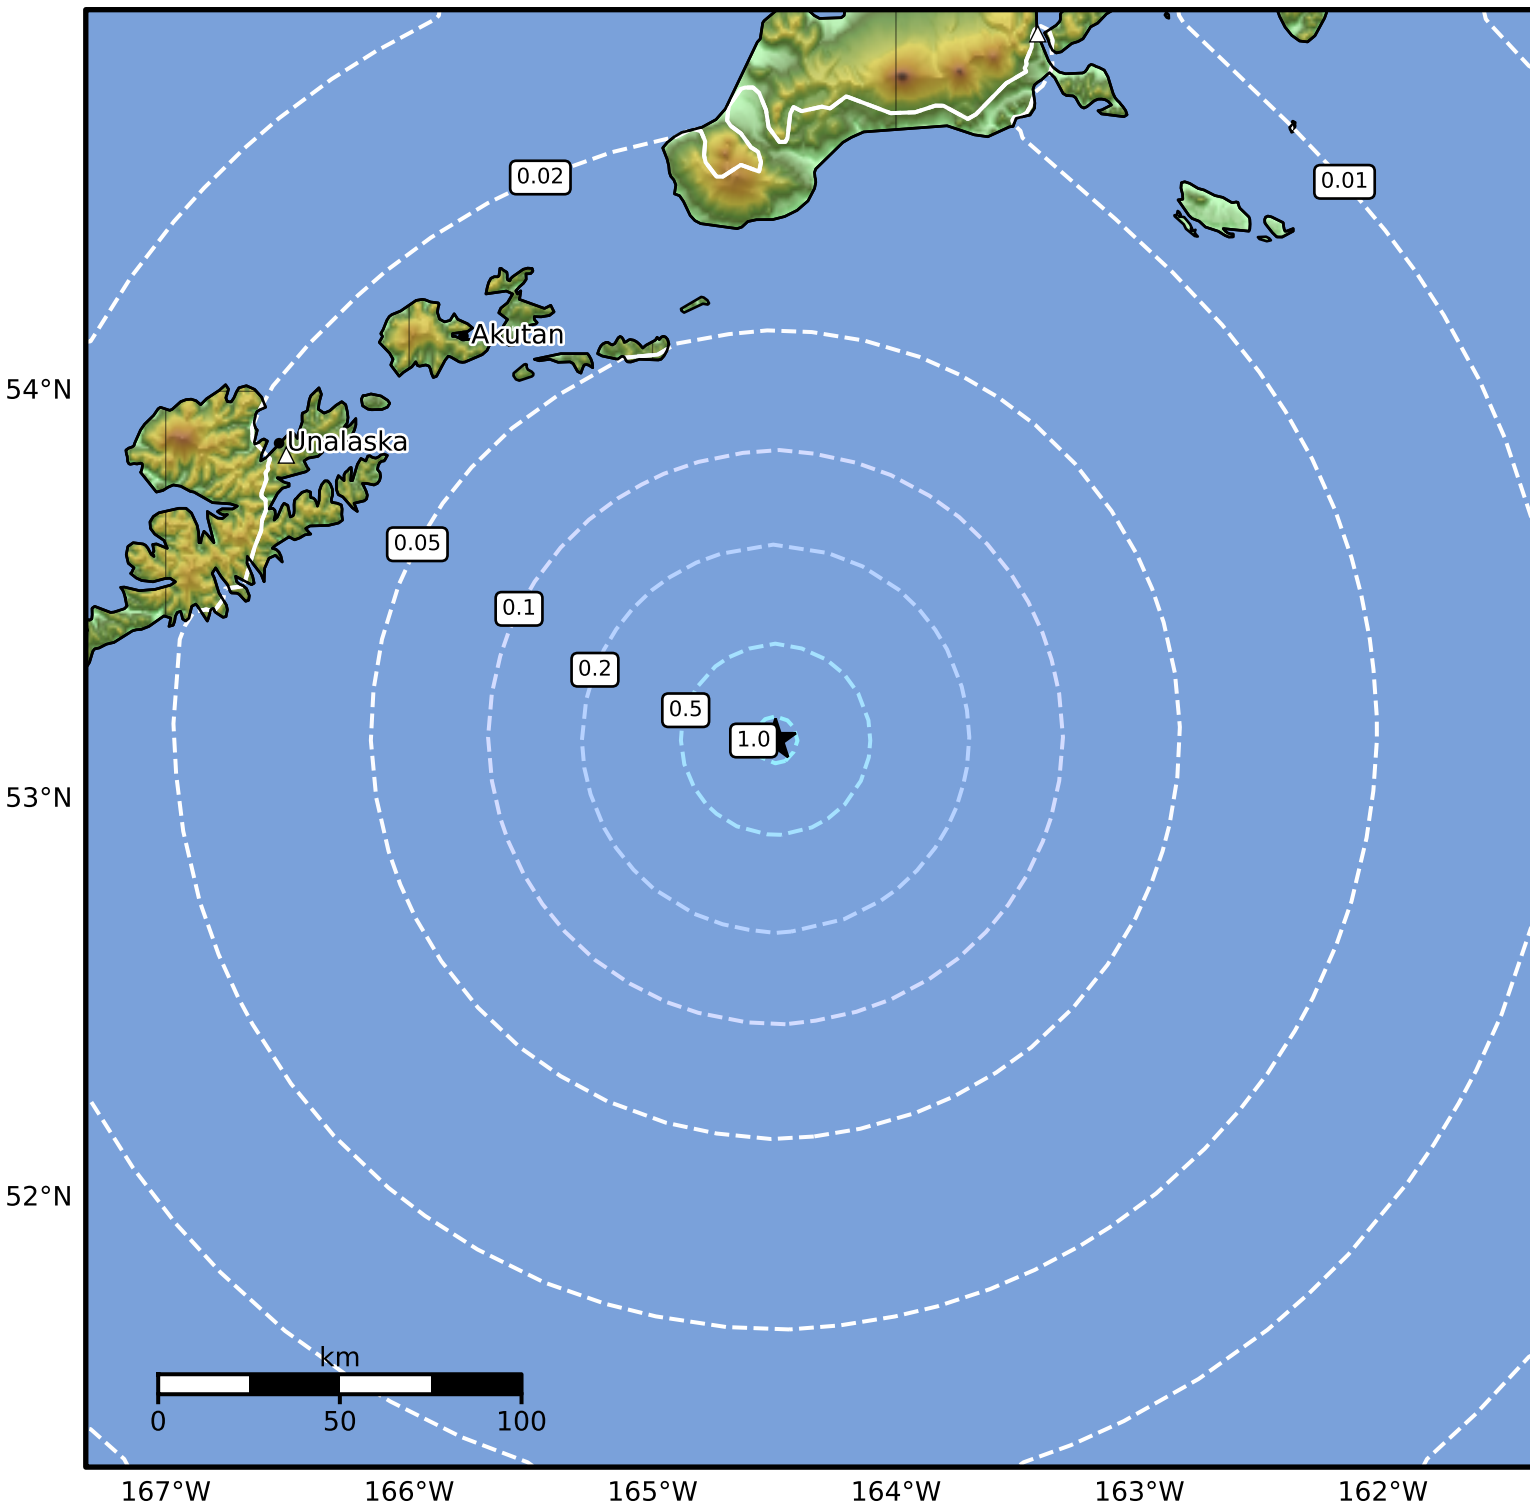

Peak Ground Acceleration Map Alaska Earthquake Center
 ShakeMap: 138 km (86 miles) SE of Akutan
 May 23, 2024 10:38:23 UTC M4.2 N53.15 W164.49 Depth: 25.8km ID:ak0246mbkif5

PGA (%g)	0.1	0.2	0.5	1	2	5	10	20	50	100	200
----------	-----	-----	-----	---	---	---	----	----	----	-----	-----

Scale based on Worden et al. (2012)

Version 2: Processed 2024-05-23T21:37:46Z

△ Seismic Instrument ○ Reported Intensity

★ Epicenter