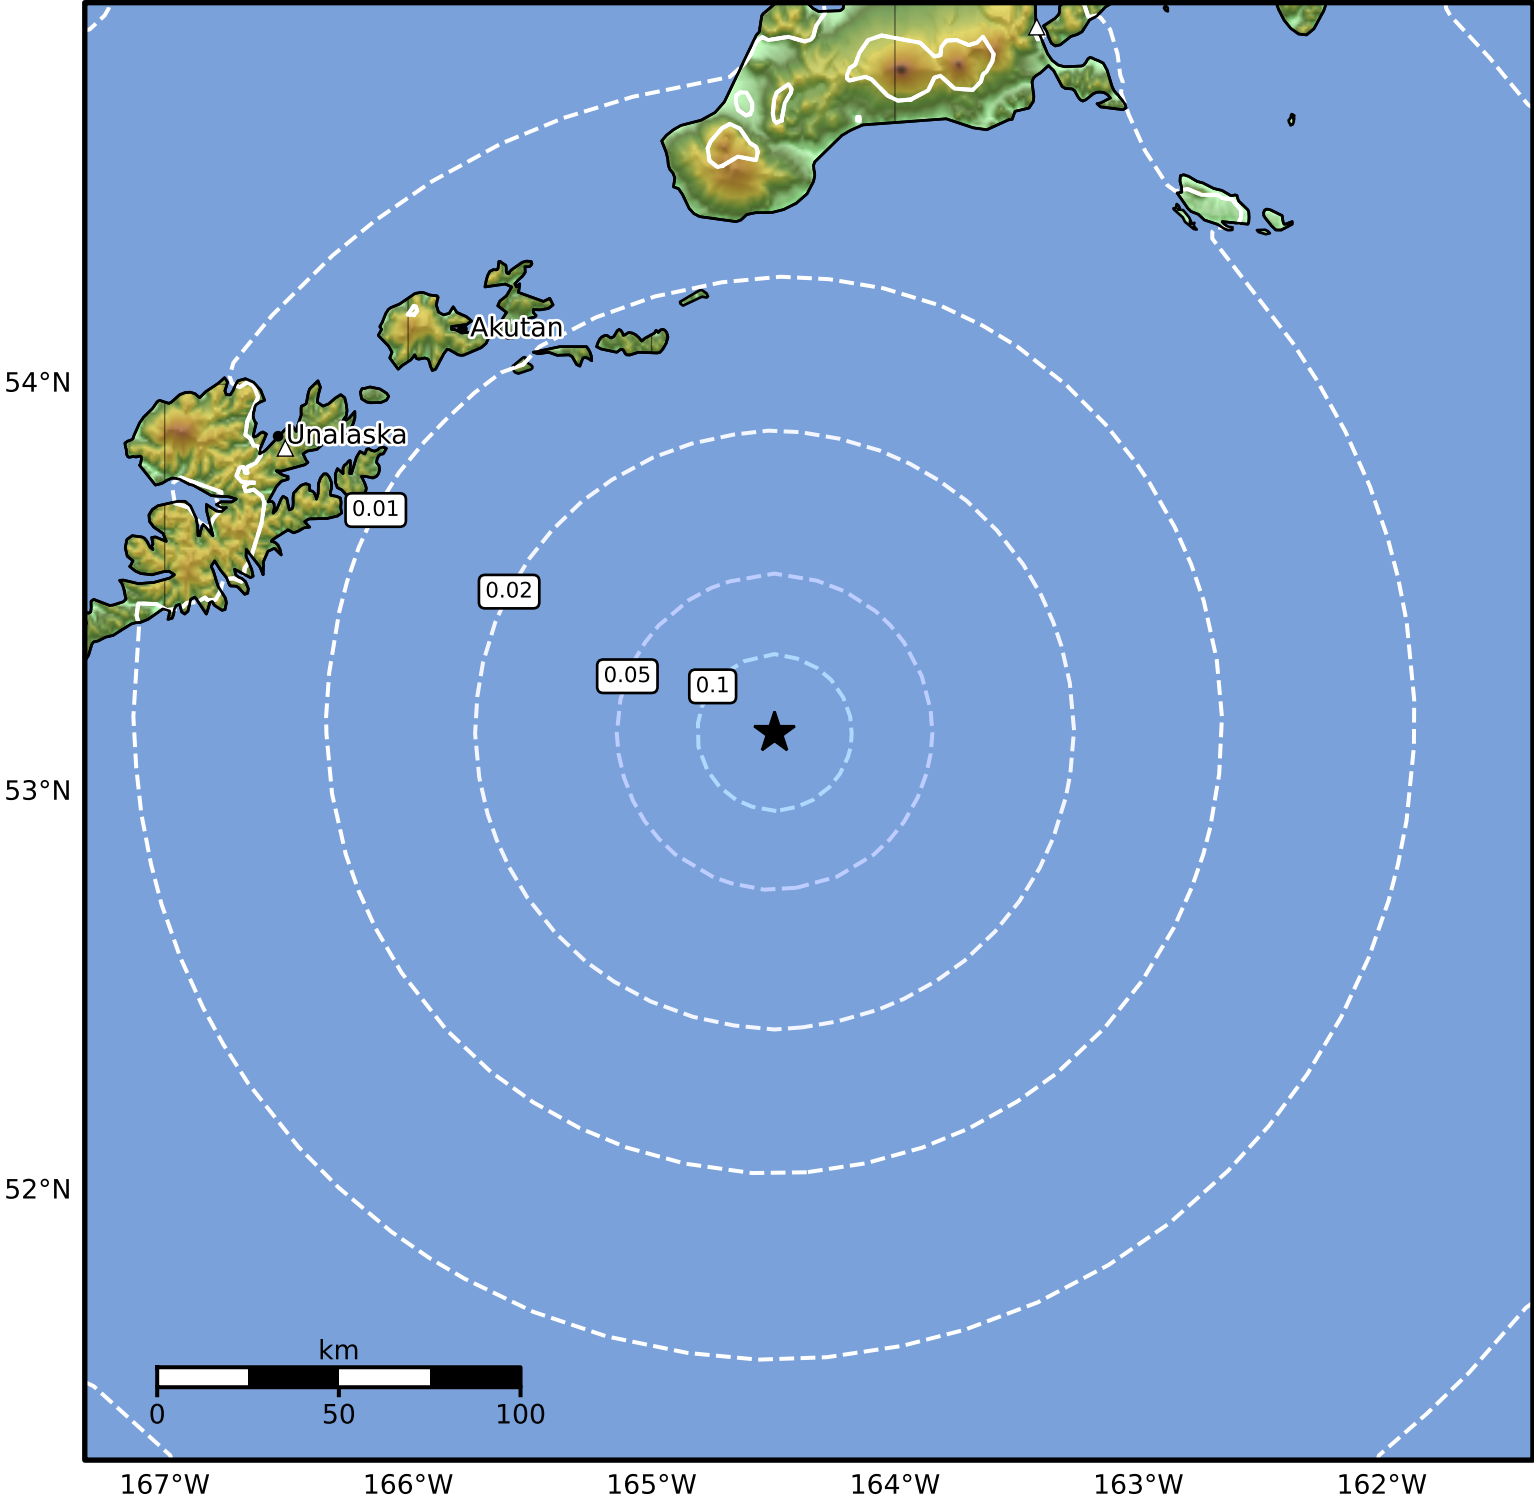

1.0 Second Peak Spectral Acceleration Map Alaska Earthquake Center  
 ShakeMap: 138 km (86 miles) SE of Akutan  
 May 23, 2024 10:38:23 UTC M4.2 N53.15 W164.49 Depth: 25.8km ID:ak0246mbkif5

<b>SA(1.0) (%g)</b>	<b>0.1</b>	<b>0.2</b>	<b>0.5</b>	<b>1</b>	<b>2</b>	<b>5</b>	<b>10</b>	<b>20</b>	<b>50</b>	<b>100</b>	<b>200</b>
---------------------	------------	------------	------------	----------	----------	----------	-----------	-----------	-----------	------------	------------

Scale based on Worden et al. (2012)

Version 2: Processed 2024-05-23T21:37:46Z

△ Seismic Instrument    ○ Reported Intensity

★ Epicenter