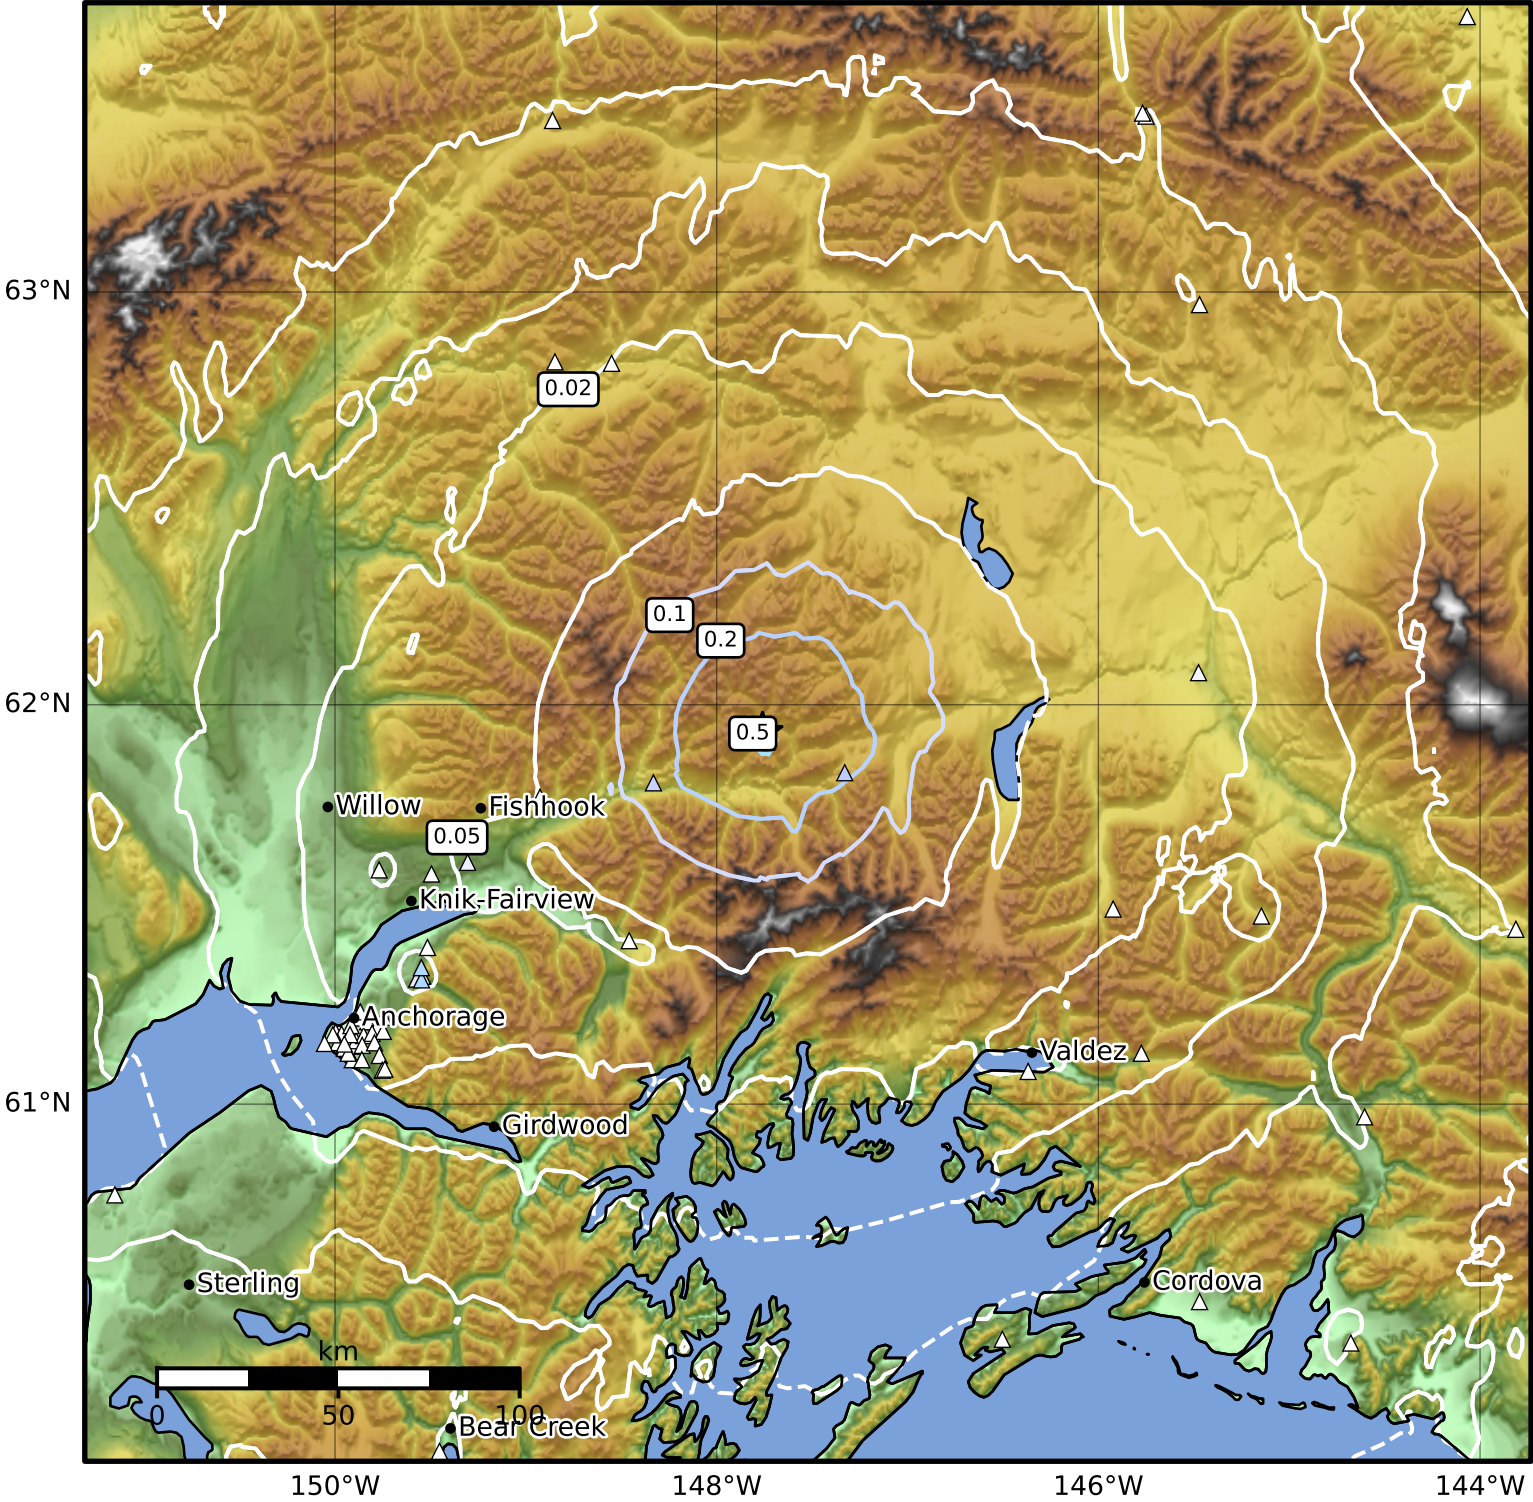

Peak Ground Acceleration Map Alaska Earthquake Center  
 ShakeMap: 64 km (40 miles) ENE of Sutton  
 May 23, 2024 17:36:00 UTC M3.5 N61.93 W147.76 Depth: 20.7km ID:ak0246mfq26q

PGA (%g)	0.1	0.2	0.5	1	2	5	10	20	50	100	200
----------	-----	-----	-----	---	---	---	----	----	----	-----	-----

Scale based on Worden et al. (2012)

Version 1: Processed 2024-05-23T17:46:17Z

△ Seismic Instrument    ○ Reported Intensity    ★ Epicenter