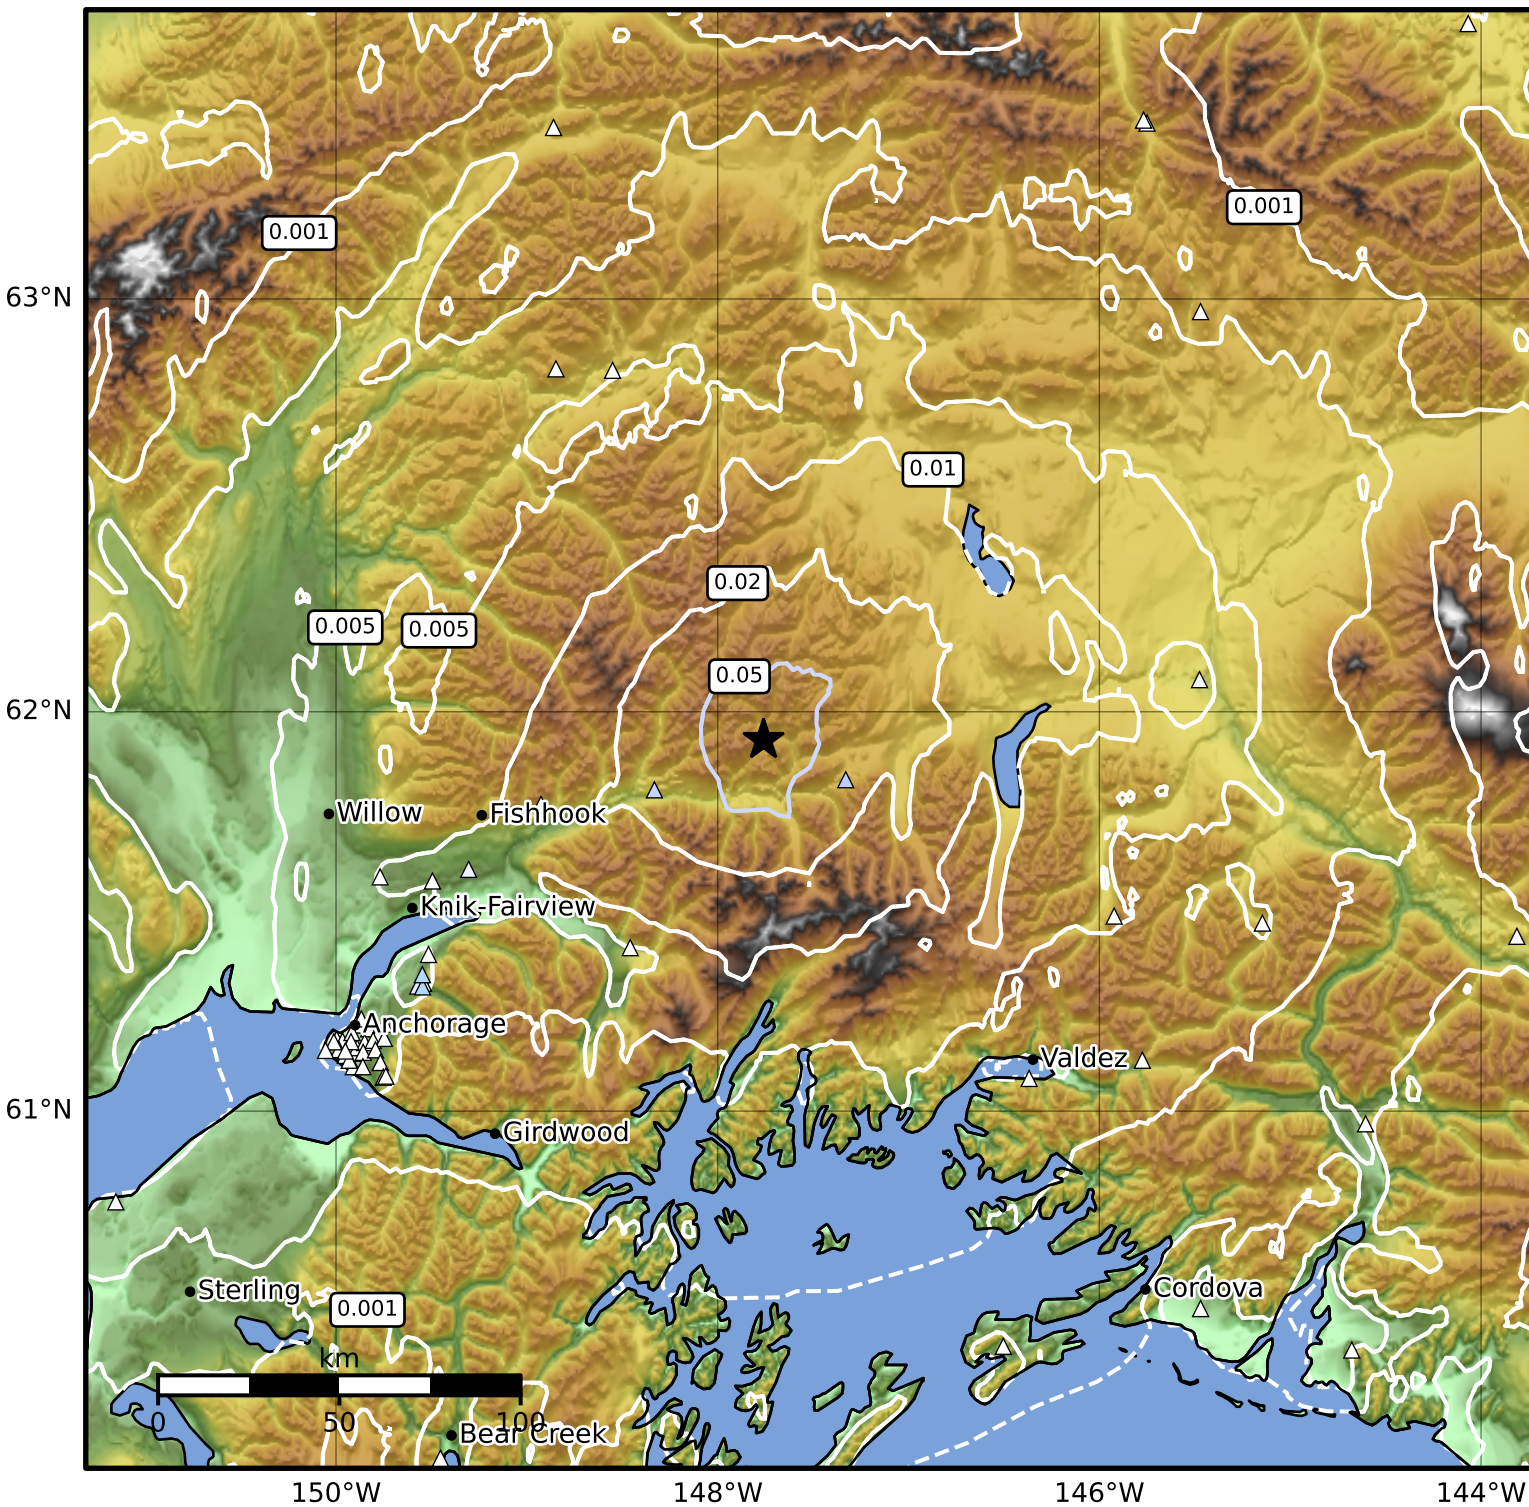

Peak Ground Velocity Map Alaska Earthquake Center  
 ShakeMap: 64 km (40 miles) ENE of Sutton  
 May 23, 2024 17:36:00 UTC M3.5 N61.93 W147.76 Depth: 20.7km ID:ak0246mfq26q

PGV (cm/s)	0.1	0.2	0.5	1	2	5	10	20	50	100	200
------------	-----	-----	-----	---	---	---	----	----	----	-----	-----

Scale based on Worden et al. (2012)

Version 1: Processed 2024-05-23T17:46:17Z

△ Seismic Instrument ○ Reported Intensity

★ Epicenter