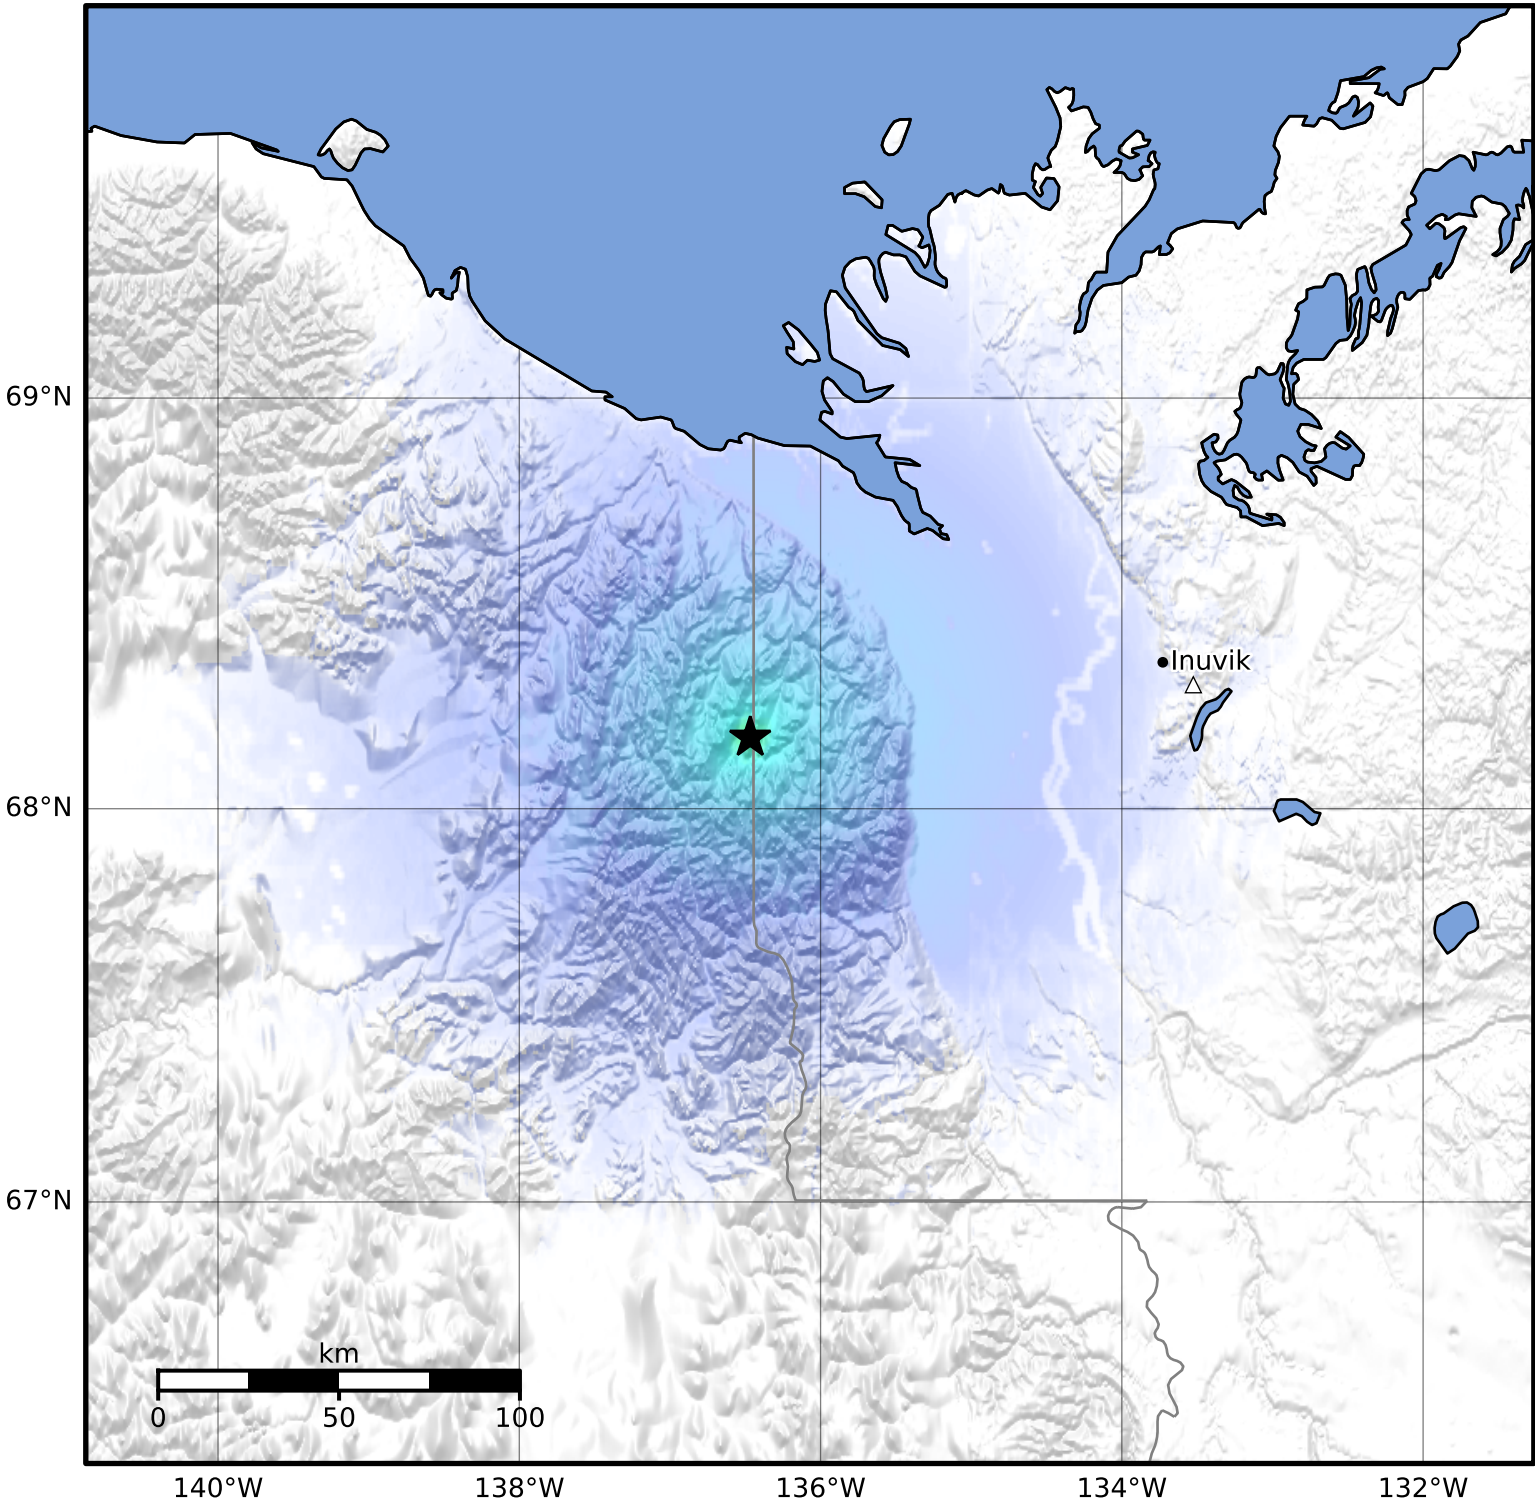

Macroseismic Intensity Map Alaska Earthquake Center
 ShakeMap: 157 km (98 miles) ENE of Old Crow
 May 23, 2024 19:04:44 UTC M4.0 N68.18 W136.47 Depth: 0.0km ID:ak0246mgq641

SHAKING	Not felt	Weak	Light	Moderate	Strong	Very strong	Severe	Violent	Extreme
DAMAGE	None	None	None	Very light	Light	Moderate	Moderate/heavy	Heavy	Very heavy
PGA(%g)	<0.0464	0.297	2.76	6.2	11.5	21.5	40.1	74.7	>139
PGV(cm/s)	<0.0215	0.135	1.41	4.65	9.64	20	41.4	85.8	>178
INTENSITY	I	II-III	IV	V	VI	VII	VIII	IX	X+

Scale based on Worden et al. (2012)

Version 1: Processed 2024-05-23T19:12:08Z

△ Seismic Instrument ○ Reported Intensity

★ Epicenter