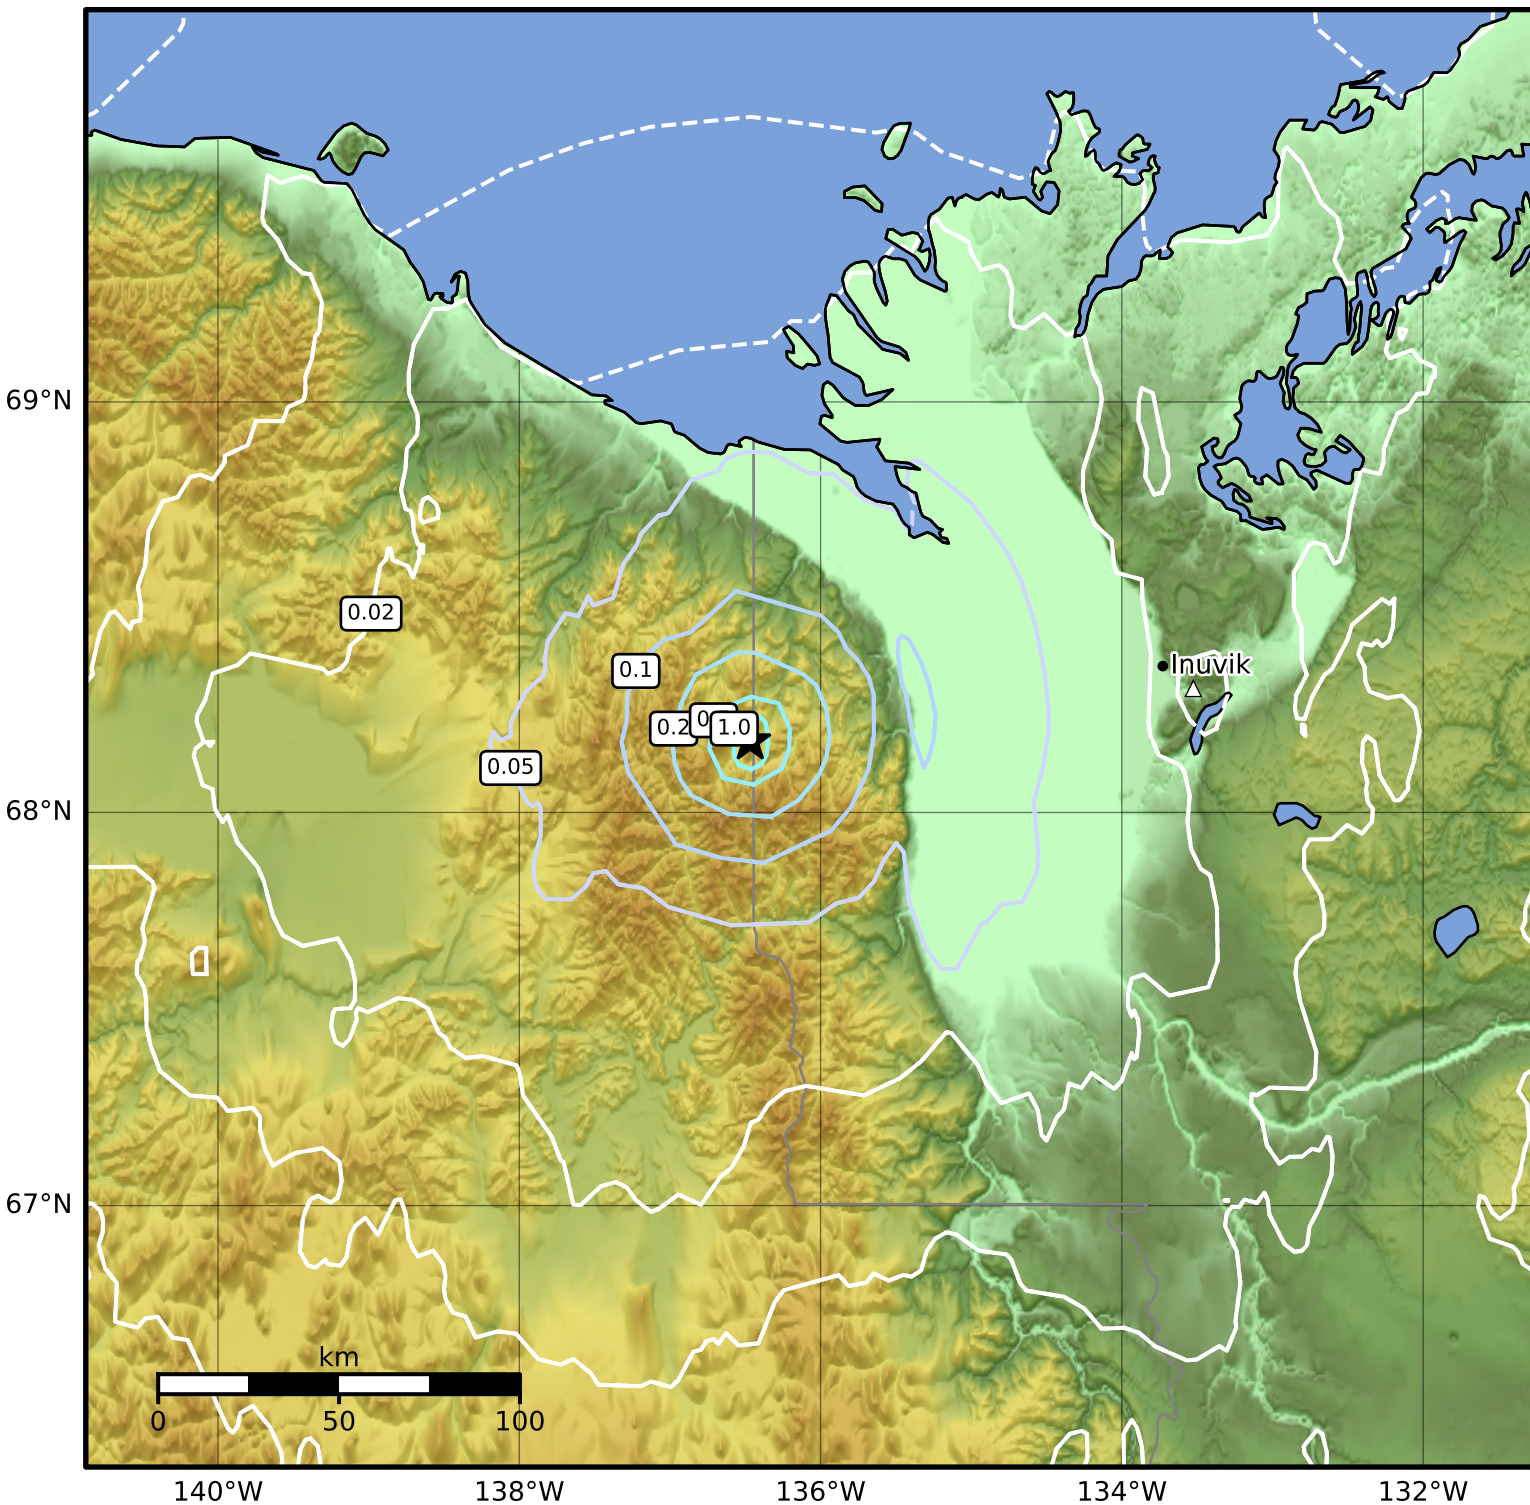

Peak Ground Velocity Map Alaska Earthquake Center
ShakeMap: 157 km (98 miles) ENE of Old Crow
May 23, 2024 19:04:44 UTC M4.0 N68.18 W136.47 Depth: 0.0km ID:ak0246mgq641

Scale based on Worden et al. (2012)

△ Seismic Instrument ○ Reported Intensity

★ Epicenter

Version 1: Processed 2024-05-23T19:12:08Z