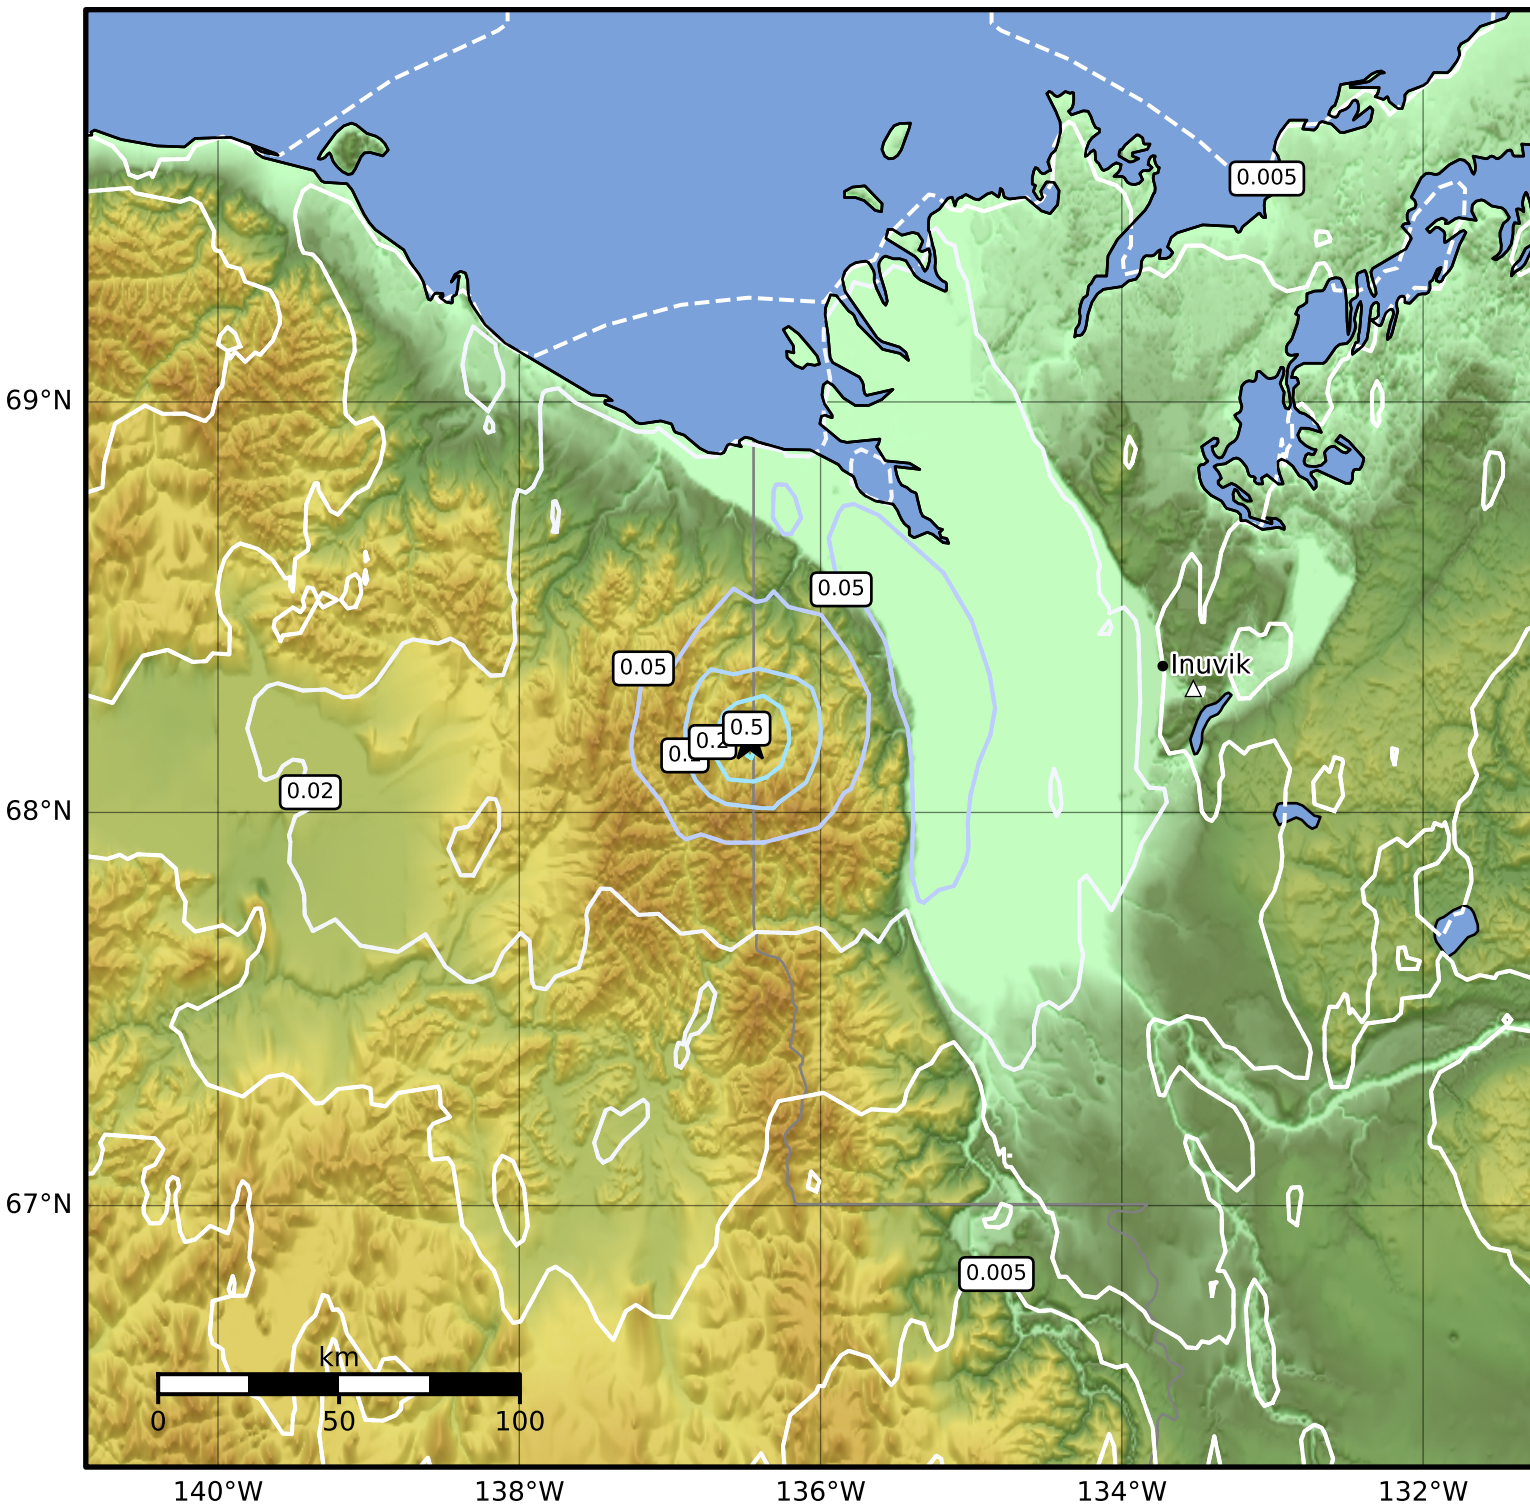

1.0 Second Peak Spectral Acceleration Map Alaska Earthquake Center  
ShakeMap: 157 km (98 miles) ENE of Old Crow  
May 23, 2024 19:04:44 UTC M4.0 N68.18 W136.47 Depth: 0.0km ID:ak0246mgq641

SA(1.0) (%g)	0.1	0.2	0.5	1	2	5	10	20	50	100	200
--------------	-----	-----	-----	---	---	---	----	----	----	-----	-----

Scale based on Worden et al. (2012)

△ Seismic Instrument ○ Reported Intensity

★ Epicenter

Version 1: Processed 2024-05-23T19:12:08Z