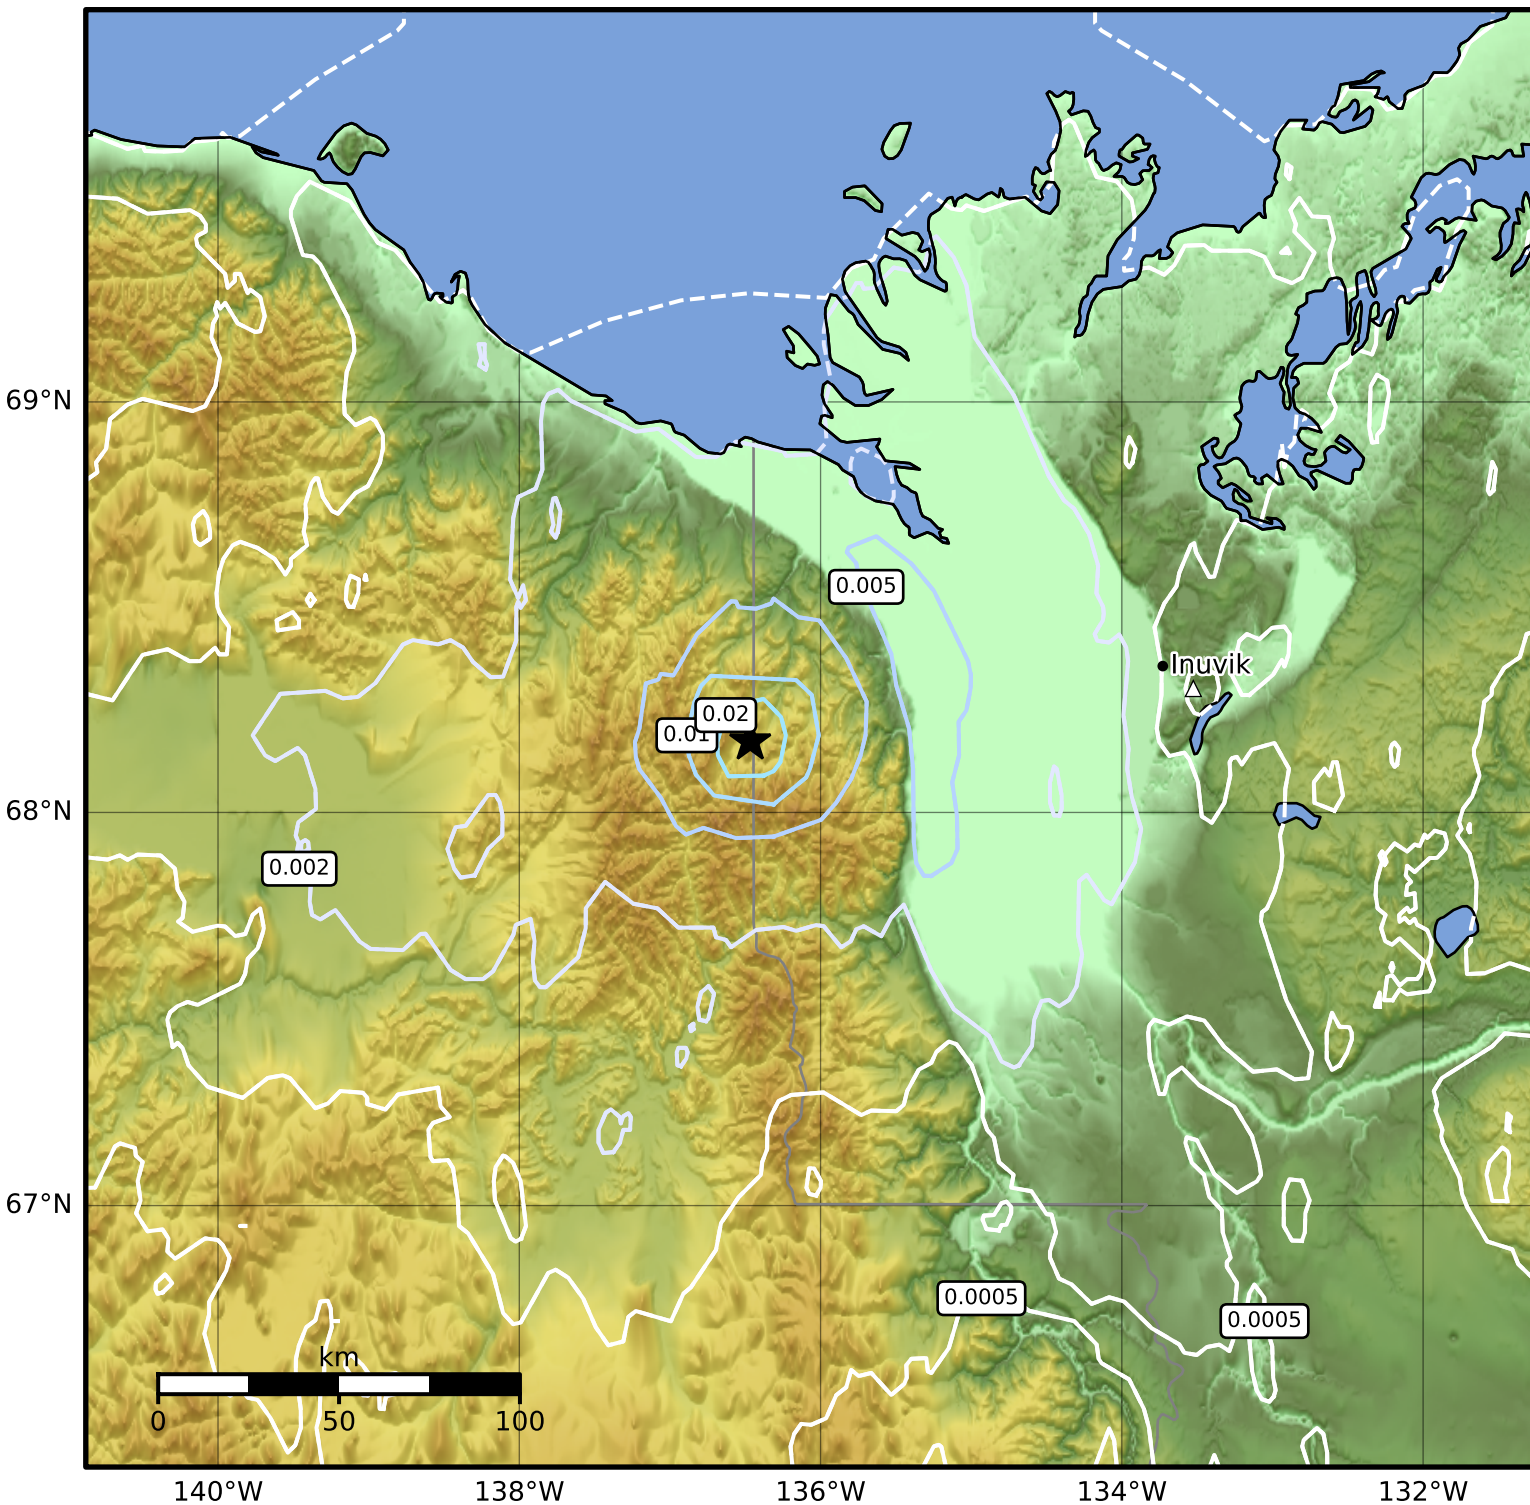

3.0 Second Peak Spectral Acceleration Map Alaska Earthquake Center  
ShakeMap: 157 km (98 miles) ENE of Old Crow  
May 23, 2024 19:04:44 UTC M4.0 N68.18 W136.47 Depth: 0.0km ID:ak0246mgq641

Scale based on Worden et al. (2012)

△ Seismic Instrument ○ Reported Intensity

★ Epicenter

Version 1: Processed 2024-05-23T19:12:08Z