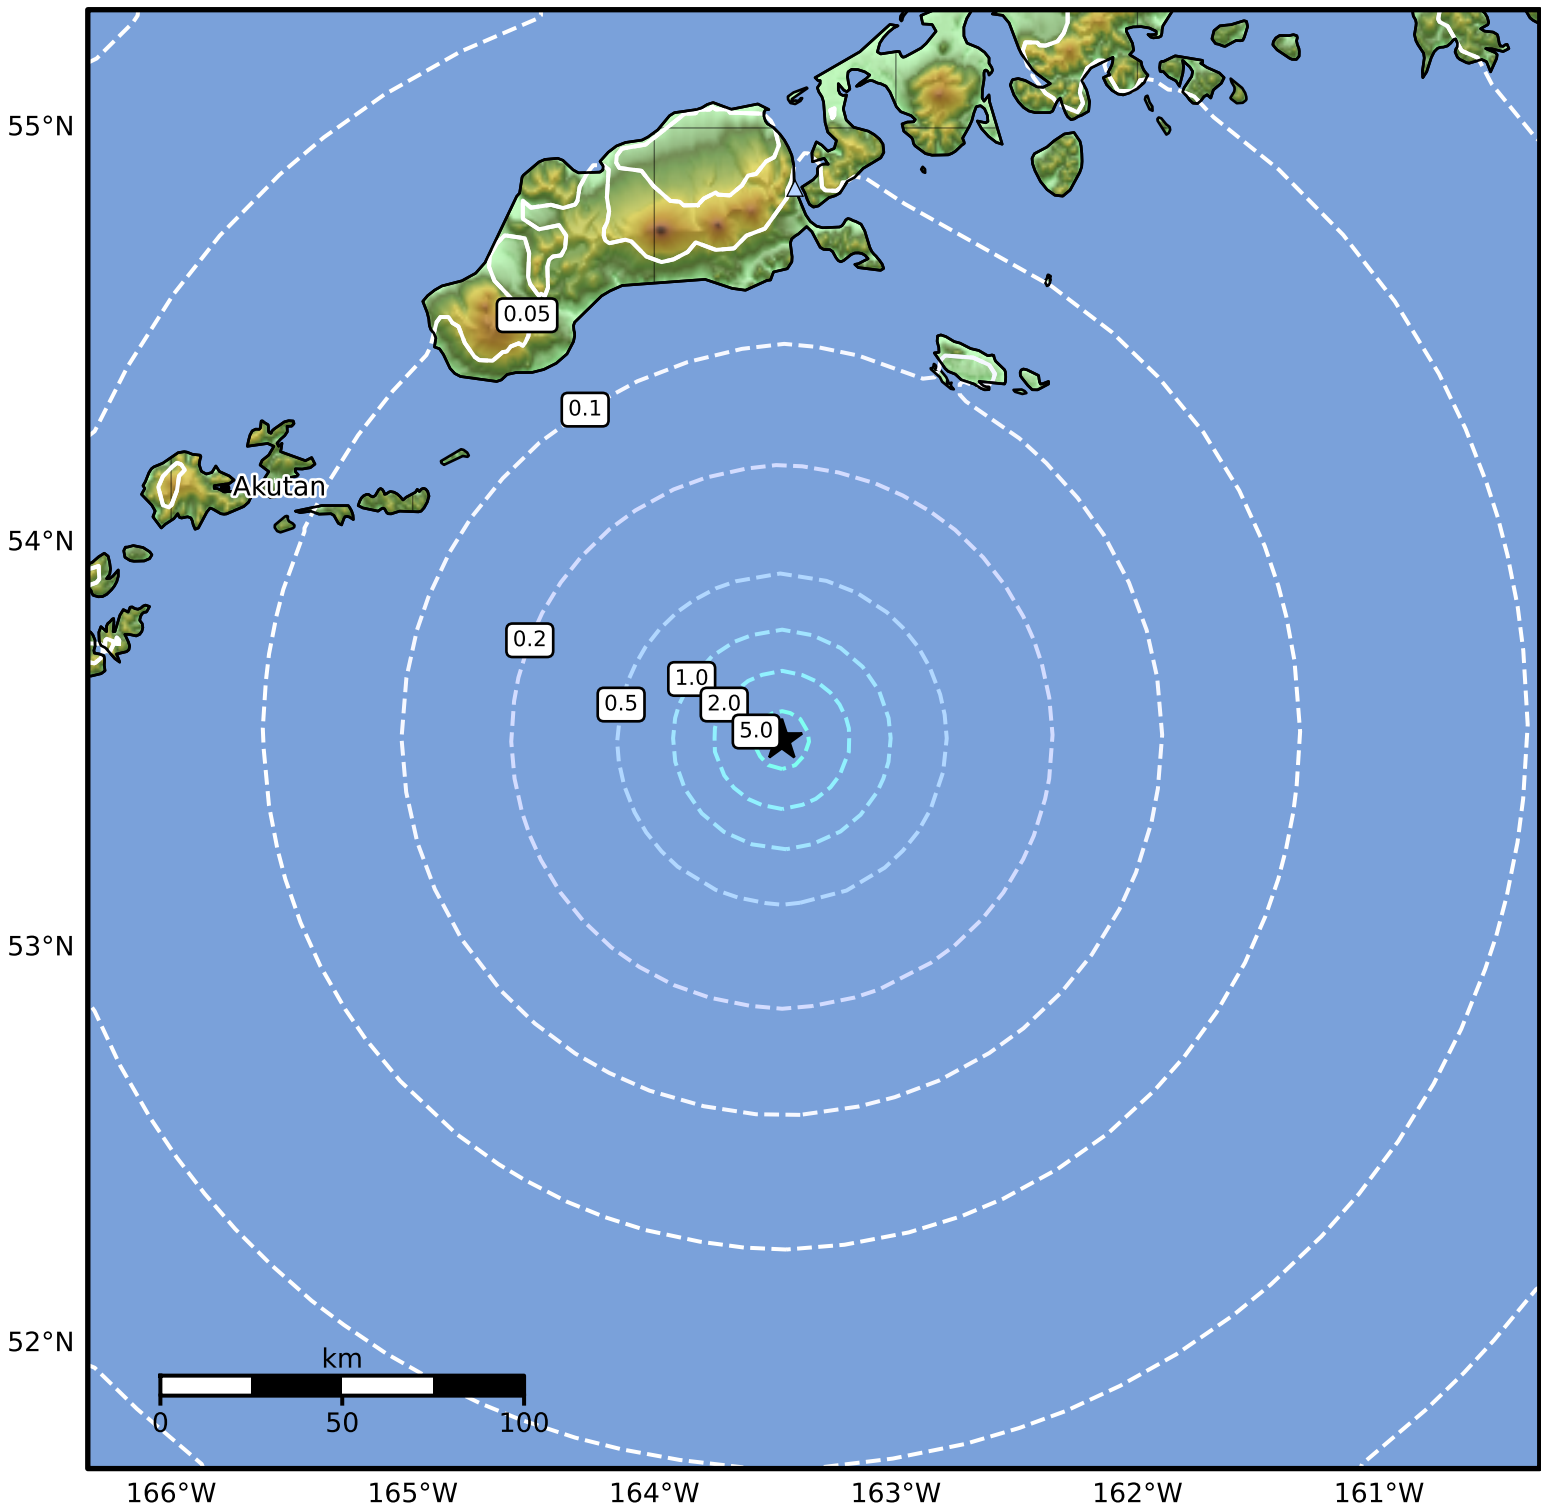

0.3 Second Peak Spectral Acceleration Map Alaska Earthquake Center
 ShakeMap: 148 km (92 miles) S of False Pass
 May 24, 2024 07:16:44 UTC M4.3 N53.52 W163.47 Depth: 8.2km ID:ak0246nx6vv8

SA(0.3) (%g)	0.1	0.2	0.5	1	2	5	10	20	50	100	200
--------------	-----	-----	-----	---	---	---	----	----	----	-----	-----

Scale based on Worden et al. (2012)

Version 2: Processed 2024-05-24T22:09:07Z

△ Seismic Instrument ○ Reported Intensity

★ Epicenter