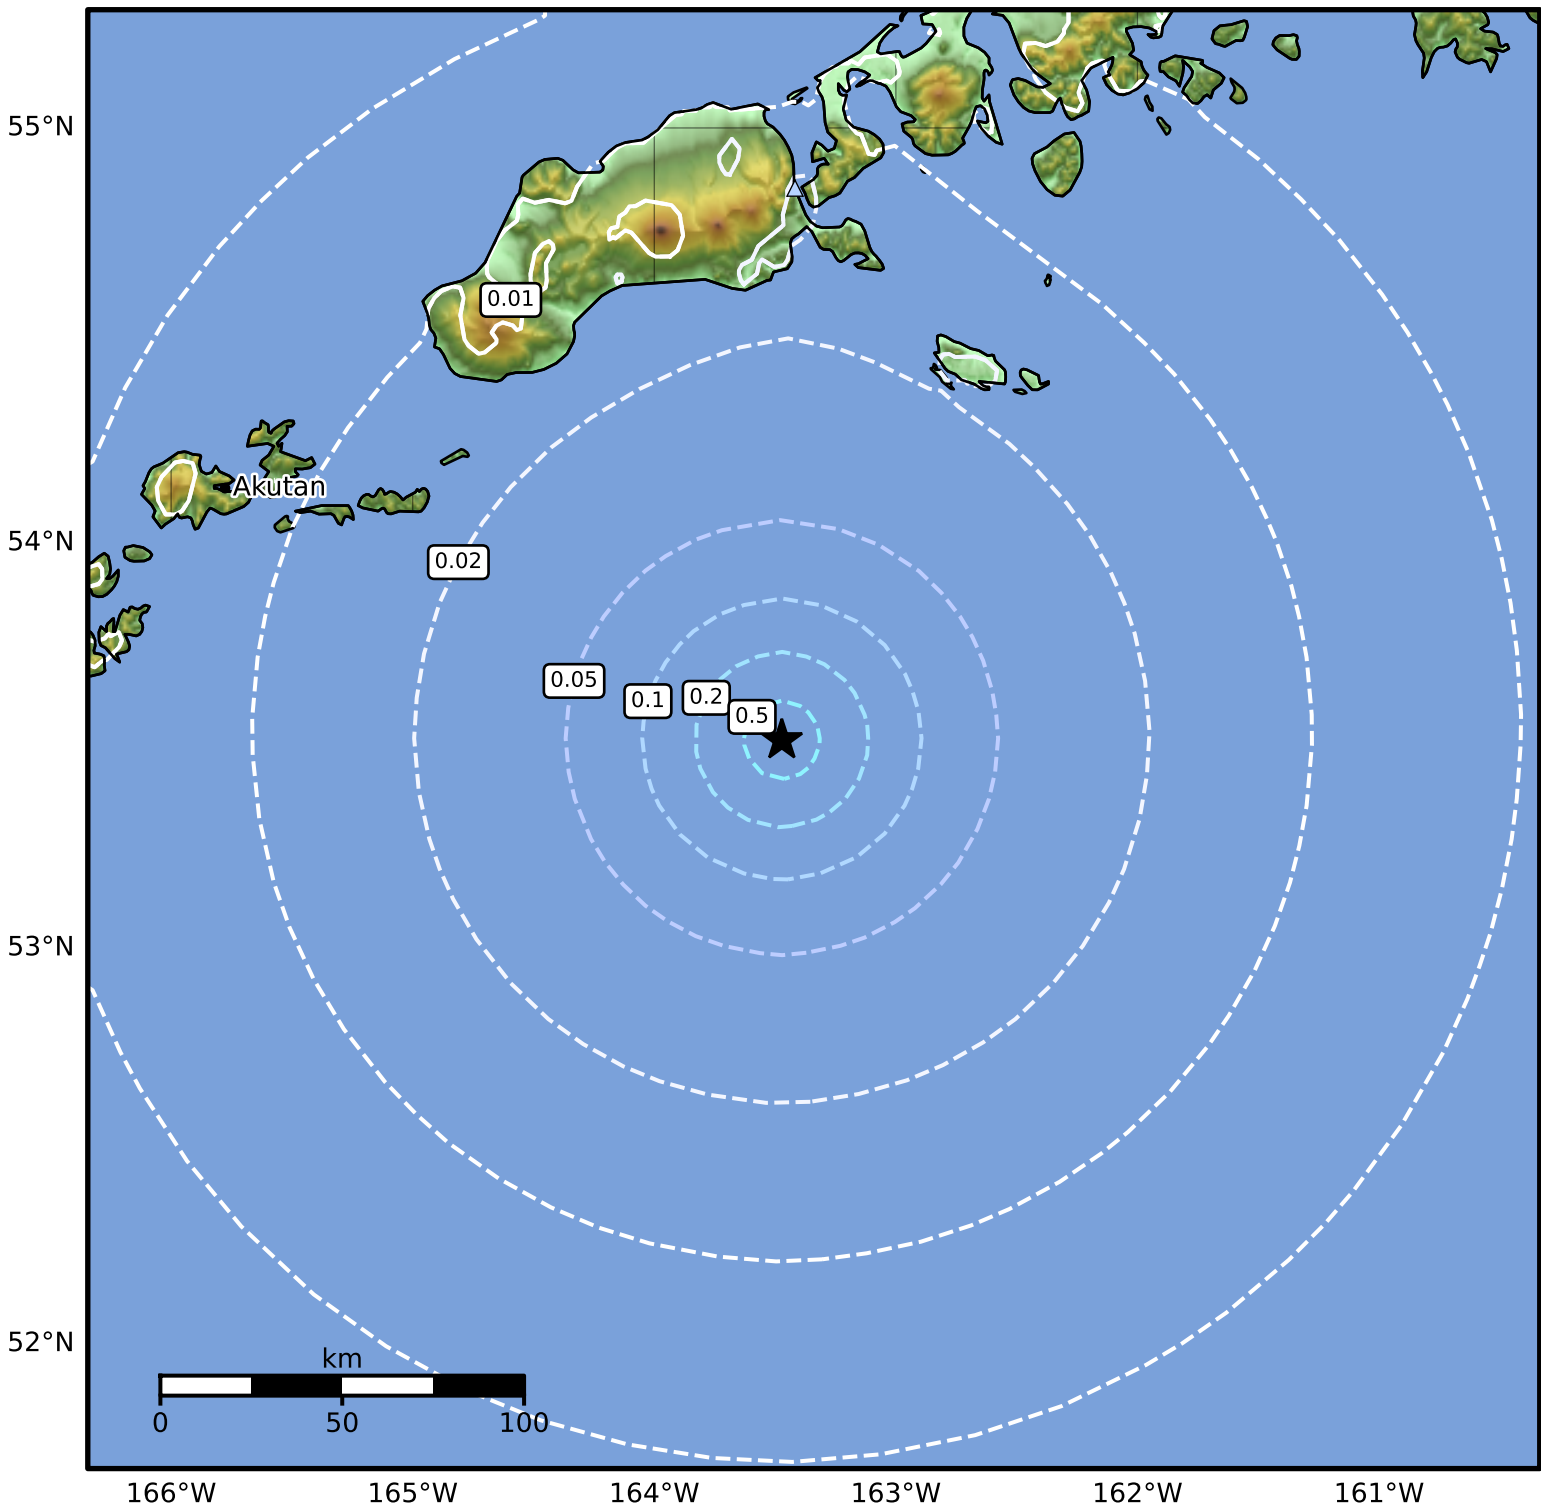

1.0 Second Peak Spectral Acceleration Map Alaska Earthquake Center  
ShakeMap: 148 km (92 miles) S of False Pass  
May 24, 2024 07:16:44 UTC M4.3 N53.52 W163.47 Depth: 8.2km ID:ak0246nx6vv8

SA(1.0) (%g)	0.1	0.2	0.5	1	2	5	10	20	50	100	200
--------------	-----	-----	-----	---	---	---	----	----	----	-----	-----

Scale based on Worden et al. (2012)

Version 2: Processed 2024-05-24T22:09:07Z

△ Seismic Instrument ○ Reported Intensity

★ Epicenter