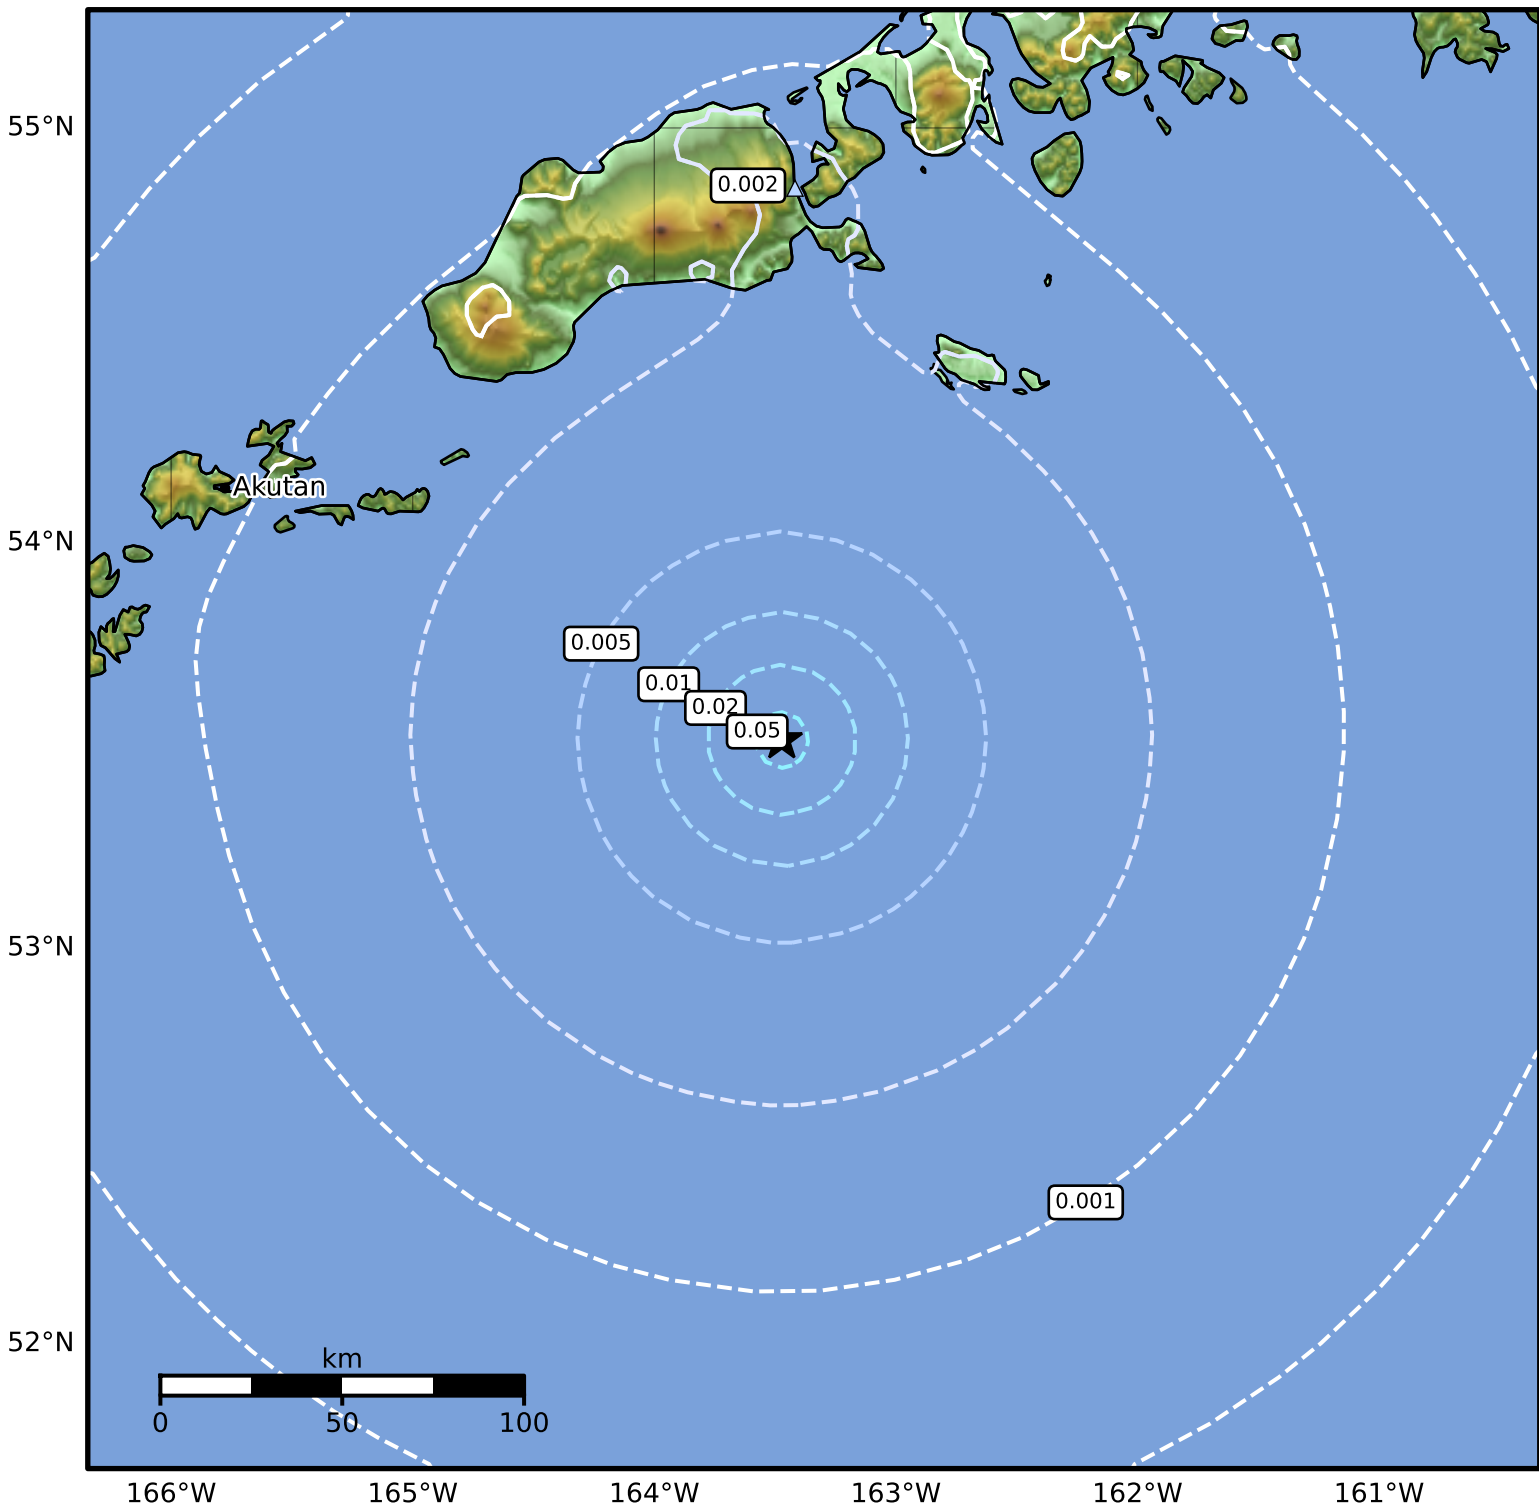

3.0 Second Peak Spectral Acceleration Map Alaska Earthquake Center
ShakeMap: 148 km (92 miles) S of False Pass
May 24, 2024 07:16:44 UTC M4.3 N53.52 W163.47 Depth: 8.2km ID:ak0246nx6vv8

Scale based on Worden et al. (2012)

Version 2: Processed 2024-05-24T22:09:07Z

△ Seismic Instrument ○ Reported Intensity

★ Epicenter