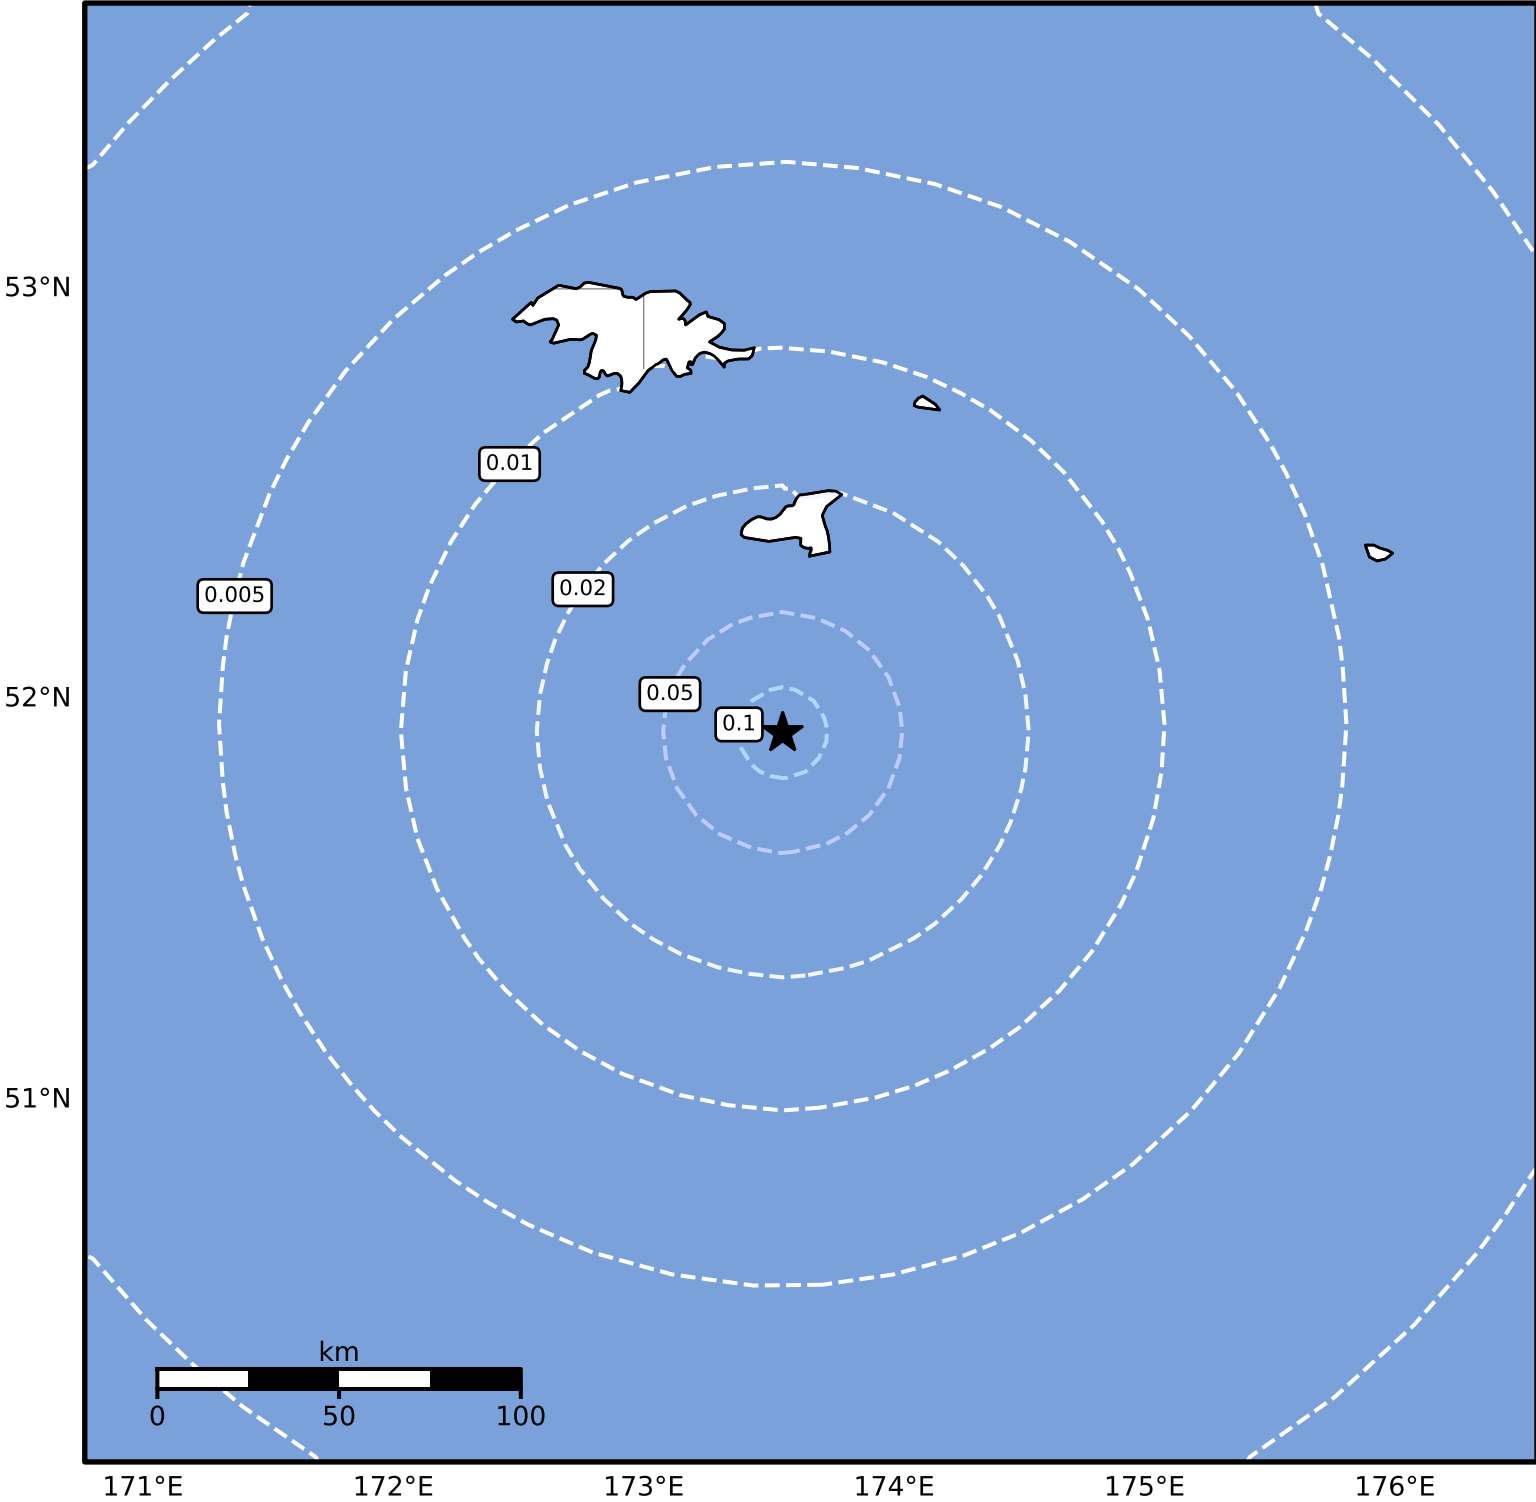

1.0 Second Peak Spectral Acceleration Map Alaska Earthquake Center
 ShakeMap: 96 km (60 miles) SSW of Shemya
 May 24, 2024 18:59:29 UTC M4.0 N51.92 E173.56 Depth: 25.3km ID:ak0246o3ztbx

SA(1.0) (%g)	0.1	0.2	0.5	1	2	5	10	20	50	100	200
---------------------	------------	------------	------------	----------	----------	----------	-----------	-----------	-----------	------------	------------

Scale based on Worden et al. (2012)

Version 1: Processed 2024-05-24T22:51:08Z

△ Seismic Instrument ○ Reported Intensity

★ Epicenter