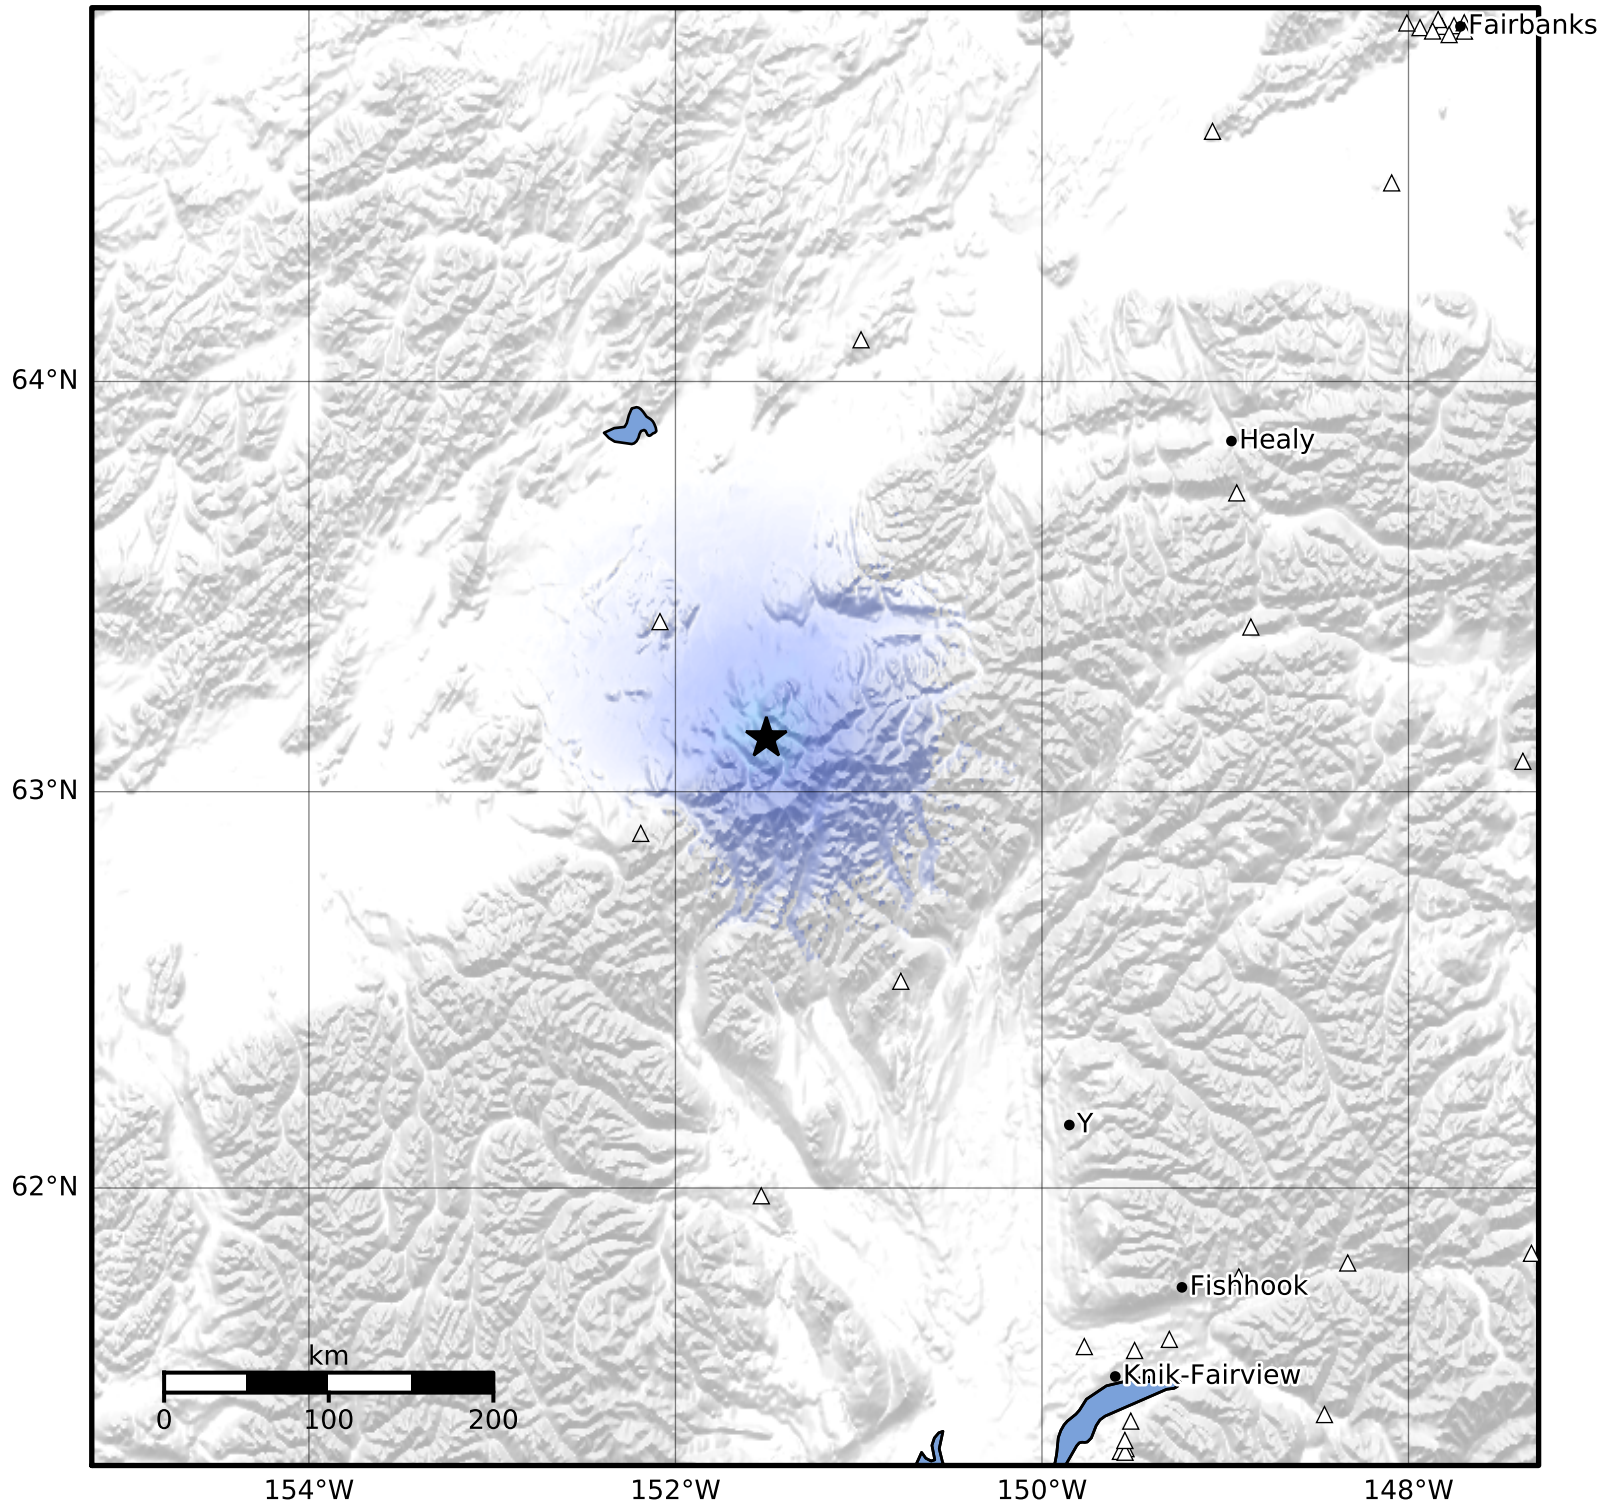

Macroseismic Intensity Map Alaska Earthquake Center
 ShakeMap: 51 km (32 miles) SSW of Kantishna
 Jan 04, 2024 09:54:15 UTC M3.5 N63.13 W151.50 Depth: 13.1km ID:ak0246rtw8j

SHAKING	Not felt	Weak	Light	Moderate	Strong	Very strong	Severe	Violent	Extreme
DAMAGE	None	None	None	Very light	Light	Moderate	Moderate/heavy	Heavy	Very heavy
PGA(%g)	<0.0464	0.297	2.76	6.2	11.5	21.5	40.1	74.7	>139
PGV(cm/s)	<0.0215	0.135	1.41	4.65	9.64	20	41.4	85.8	>178
INTENSITY	I	II-III	IV	V	VI	VII	VIII	IX	X+

Scale based on Worden et al. (2012)

Version 2: Processed 2024-01-04T17:10:52Z

△ Seismic Instrument ○ Reported Intensity

★ Epicenter