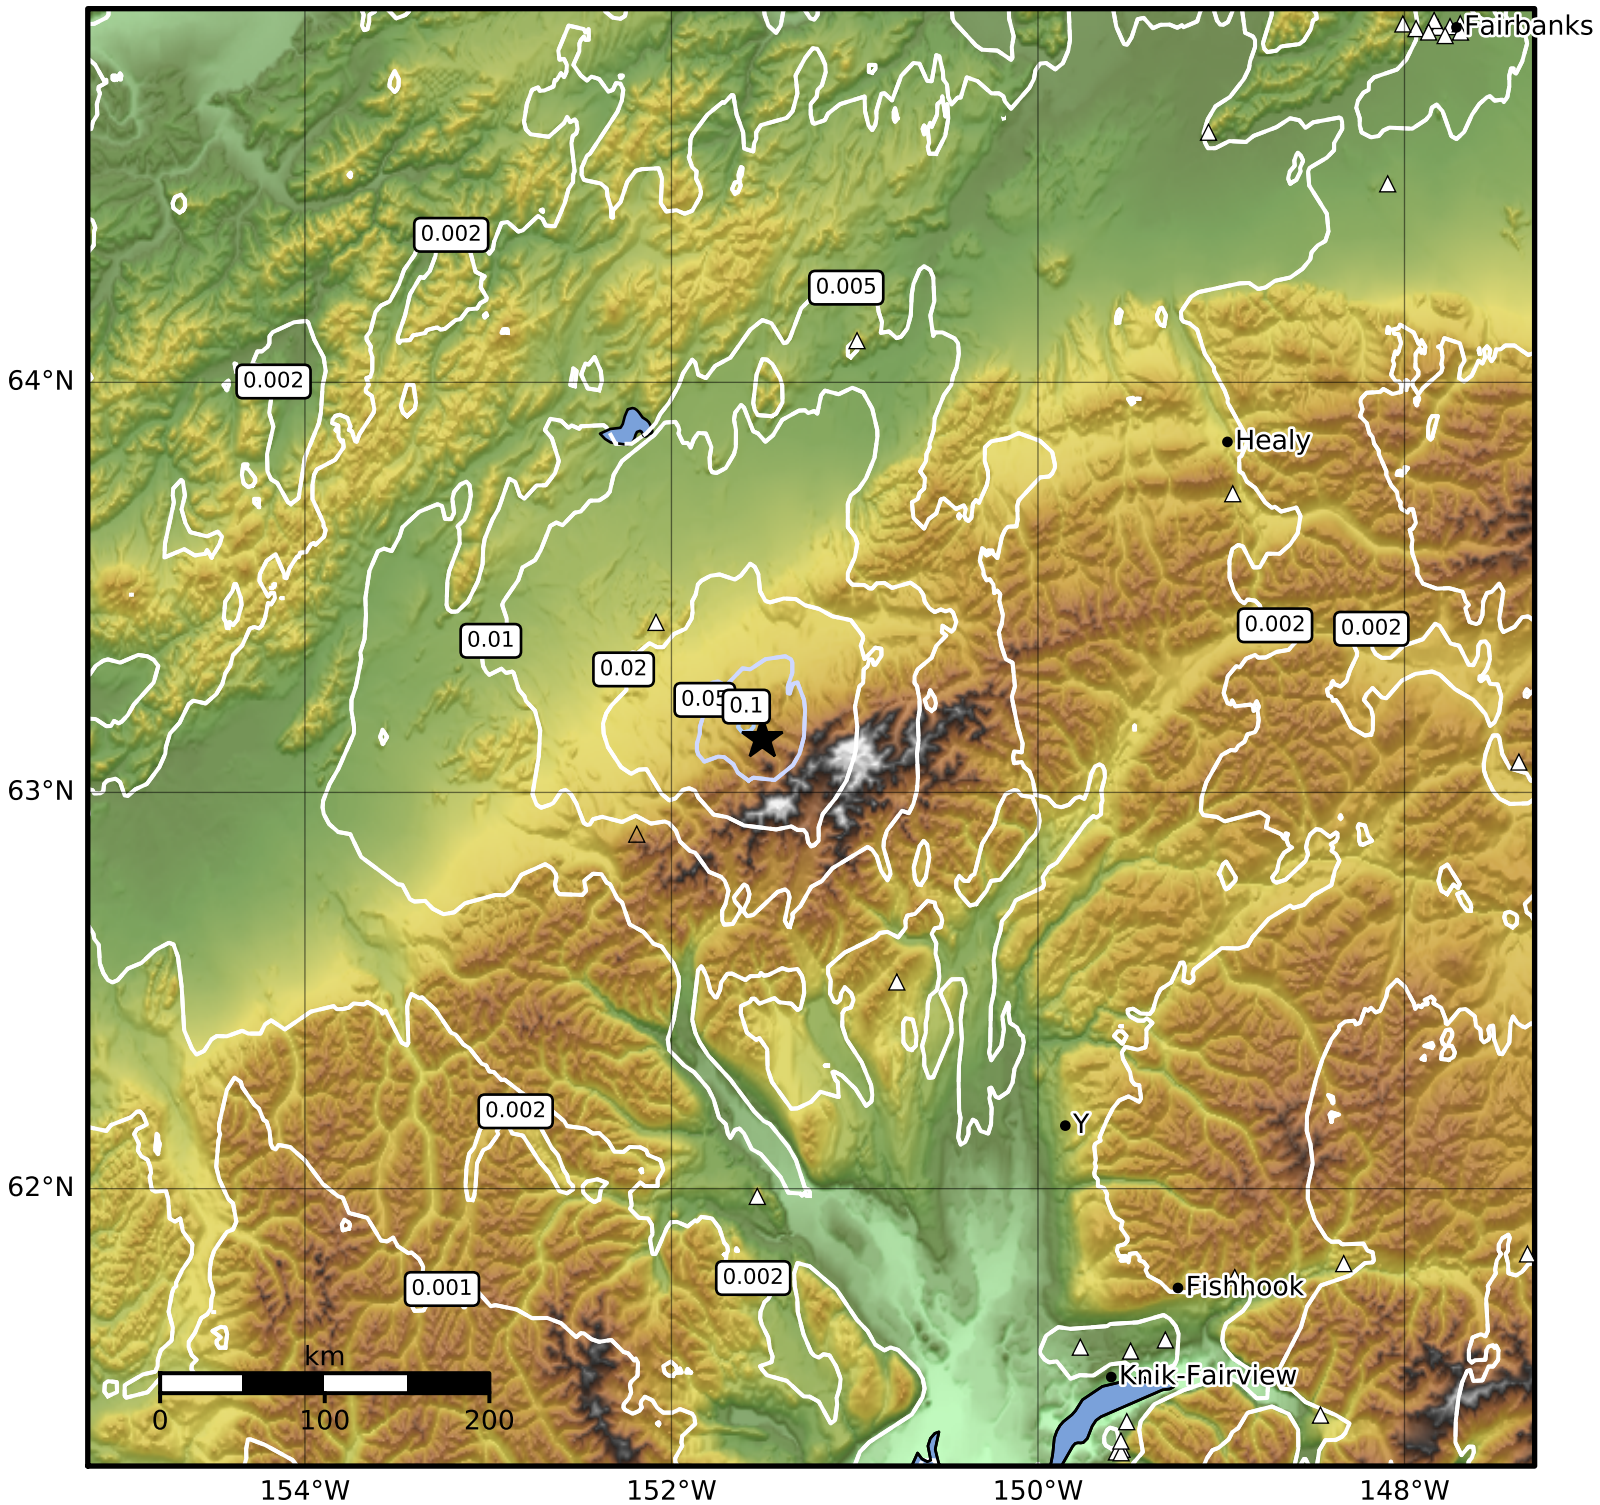

Peak Ground Velocity Map Alaska Earthquake Center  
 ShakeMap: 51 km (32 miles) SSW of Kantishna  
 Jan 04, 2024 09:54:15 UTC M3.5 N63.13 W151.50 Depth: 13.1km ID:ak0246rtw8j

Scale based on Worden et al. (2012)

Version 2: Processed 2024-01-04T17:10:52Z

△ Seismic Instrument ○ Reported Intensity

★ Epicenter