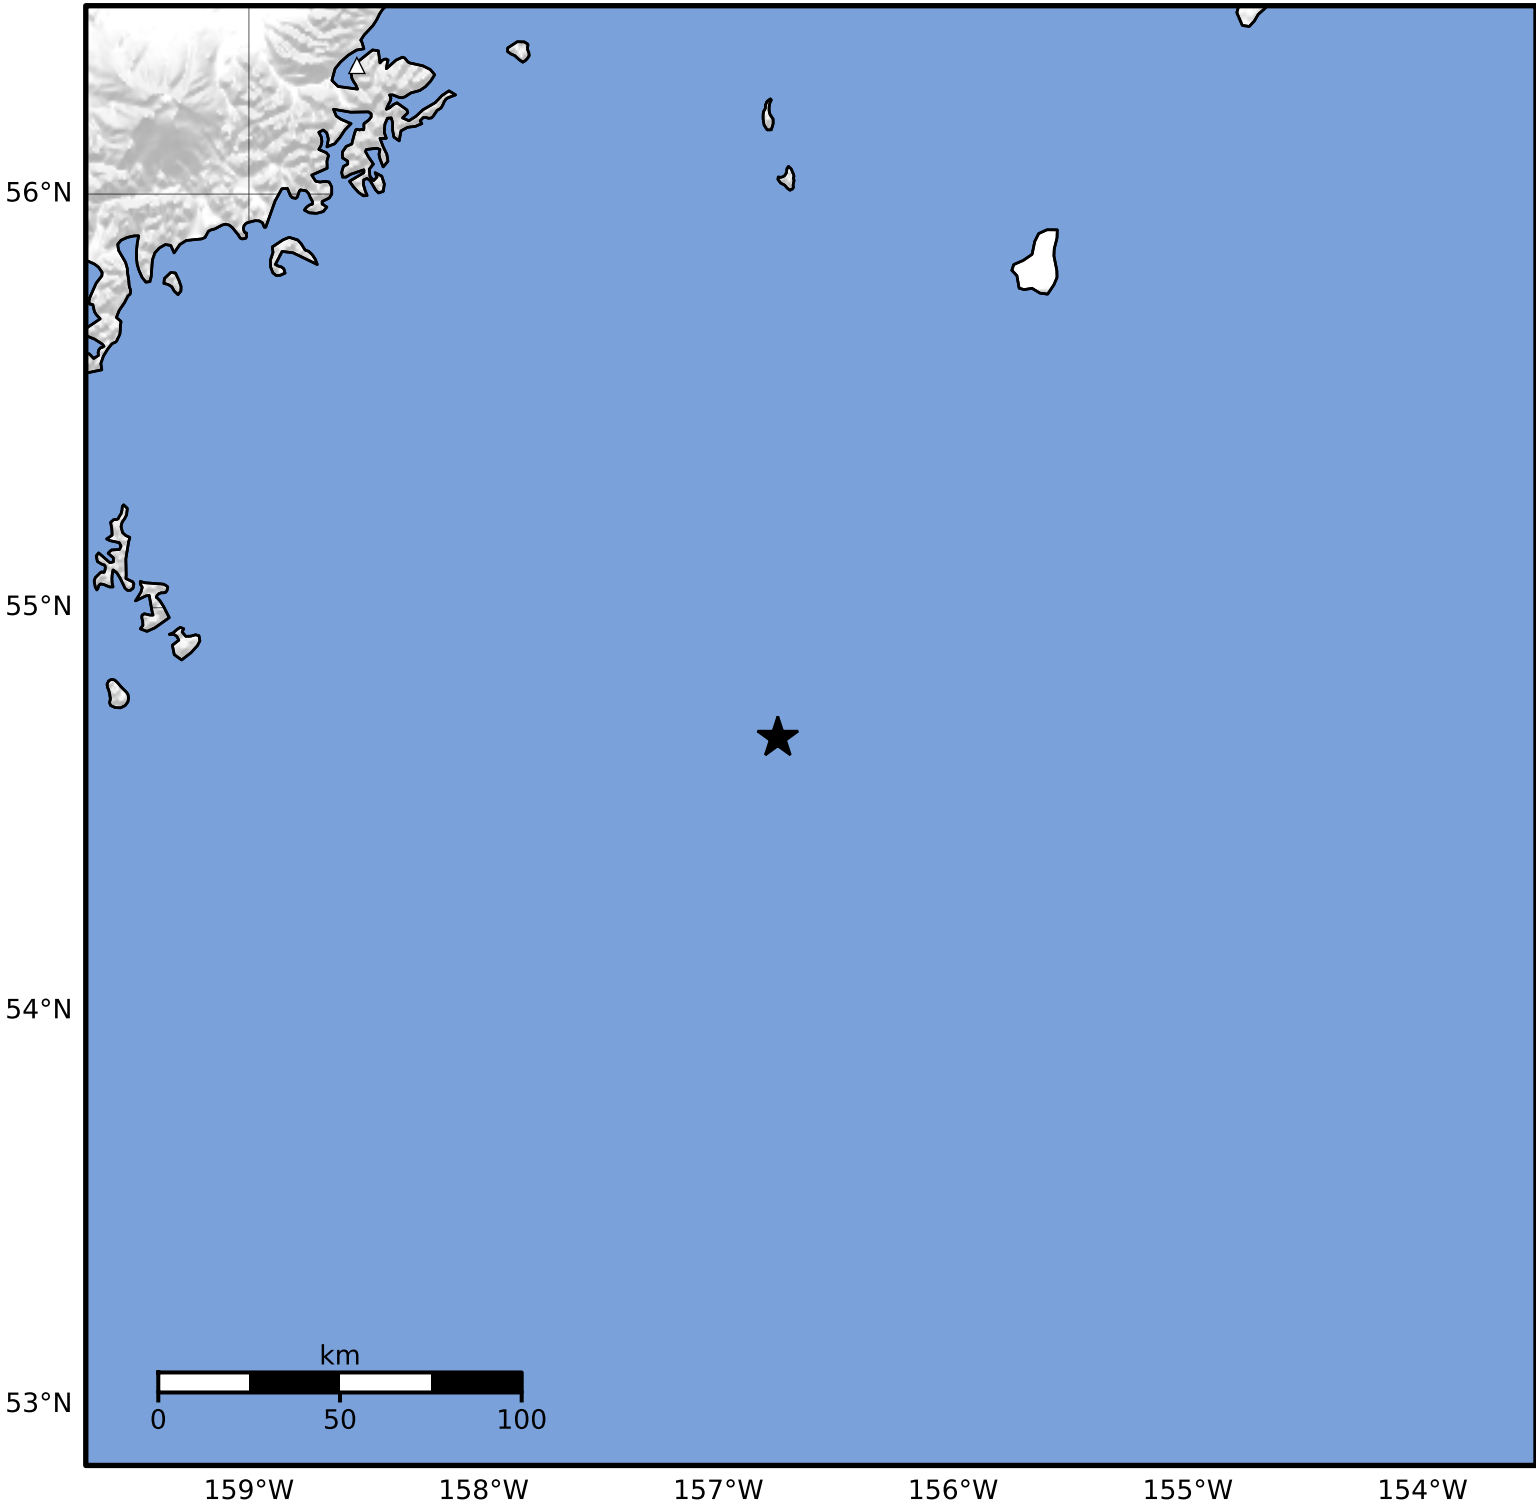

Macroseismic Intensity Map Alaska Earthquake Center
 ShakeMap: 204 km (127 miles) SE of Perryville
 May 27, 2024 00:10:09 UTC M3.6 N54.68 W156.75 Depth: 35.8km ID:ak0246srlni

SHAKING	Not felt	Weak	Light	Moderate	Strong	Very strong	Severe	Violent	Extreme
DAMAGE	None	None	None	Very light	Light	Moderate	Moderate/heavy	Heavy	Very heavy
PGA(%g)	<0.0464	0.297	2.76	6.2	11.5	21.5	40.1	74.7	>139
PGV(cm/s)	<0.0215	0.135	1.41	4.65	9.64	20	41.4	85.8	>178
INTENSITY	I	II-III	IV	V	VI	VII	VIII	IX	X+

Scale based on Worden et al. (2012)

Version 2: Processed 2024-05-27T02:05:45Z

△ Seismic Instrument ○ Reported Intensity

★ Epicenter