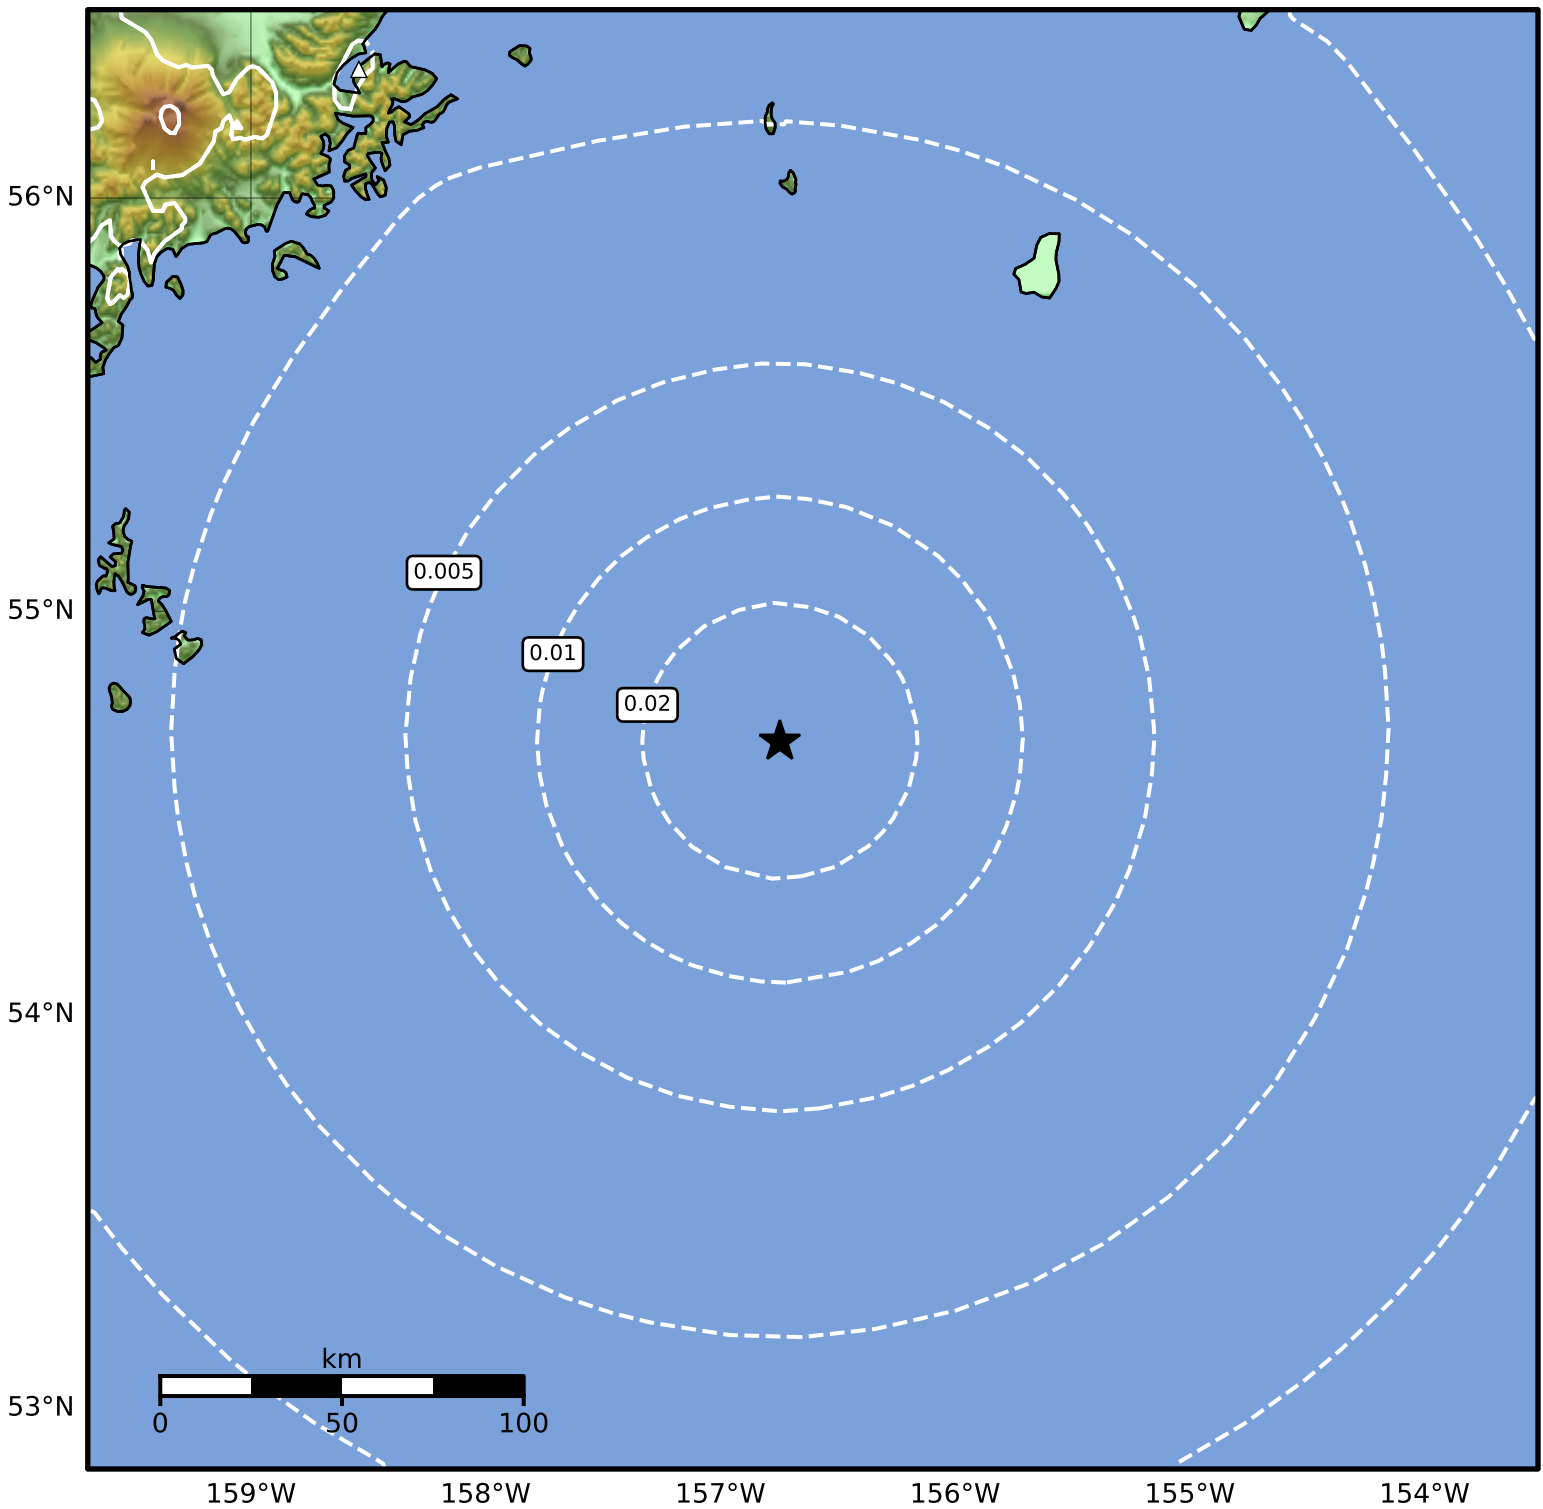

Peak Ground Velocity Map Alaska Earthquake Center
ShakeMap: 204 km (127 miles) SE of Perryville
May 27, 2024 00:10:09 UTC M3.6 N54.68 W156.75 Depth: 35.8km ID:ak0246srlni

PGV (cm/s)	0.1	0.2	0.5	1	2	5	10	20	50	100	200
-------------------	------------	------------	------------	----------	----------	----------	-----------	-----------	-----------	------------	------------

Scale based on Worden et al. (2012)

Version 2: Processed 2024-05-27T02:05:45Z

△ Seismic Instrument ○ Reported Intensity

★ Epicenter