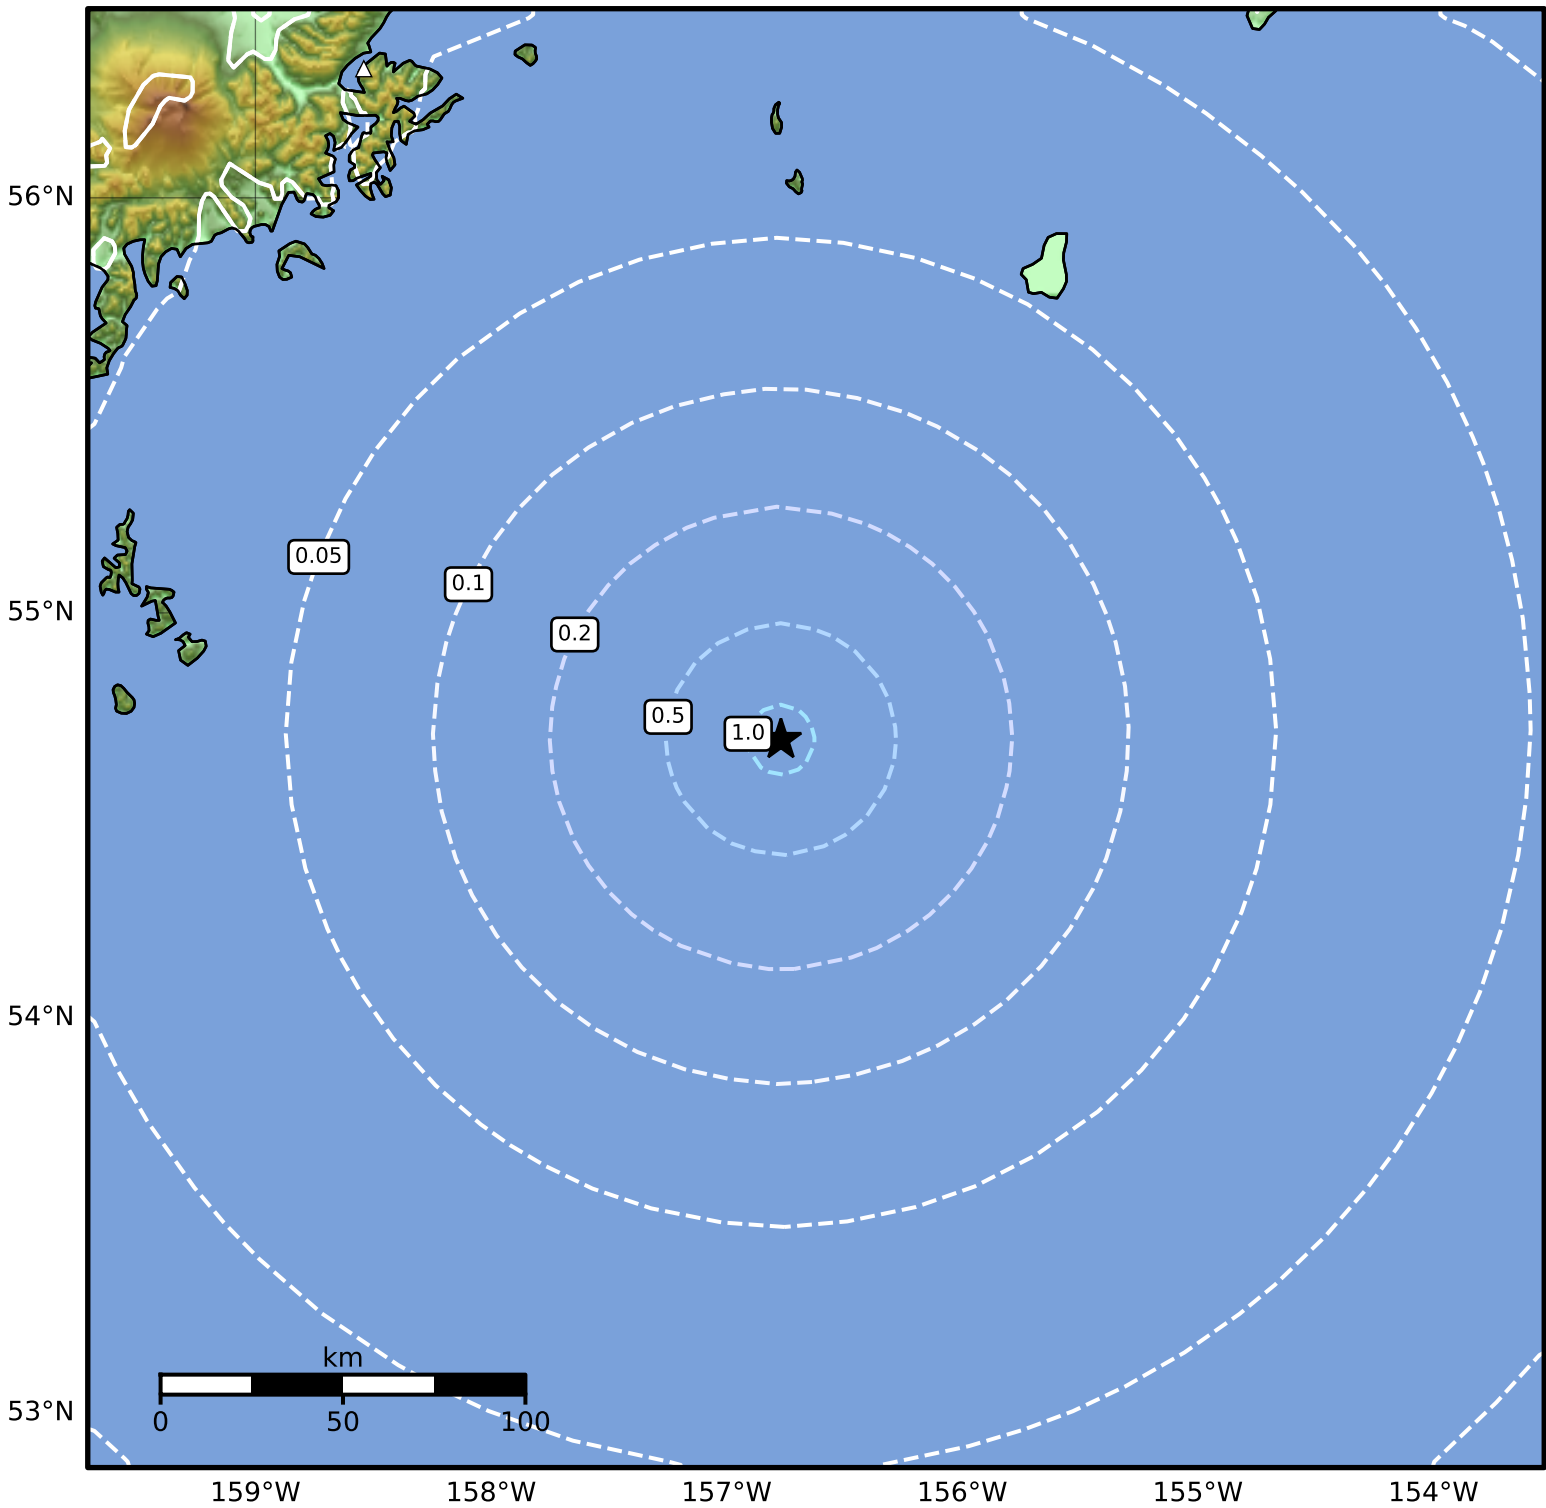

0.3 Second Peak Spectral Acceleration Map Alaska Earthquake Center
ShakeMap: 202 km (125 miles) SE of Perryville
May 27, 2024 00:12:37 UTC M4.1 N54.69 W156.77 Depth: 27.8km ID:ak0246srm0bs

SA(0.3) (%g)	0.1	0.2	0.5	1	2	5	10	20	50	100	200
--------------	-----	-----	-----	---	---	---	----	----	----	-----	-----

Scale based on Worden et al. (2012)

Version 2: Processed 2024-05-27T02:12:09Z

△ Seismic Instrument ○ Reported Intensity

★ Epicenter