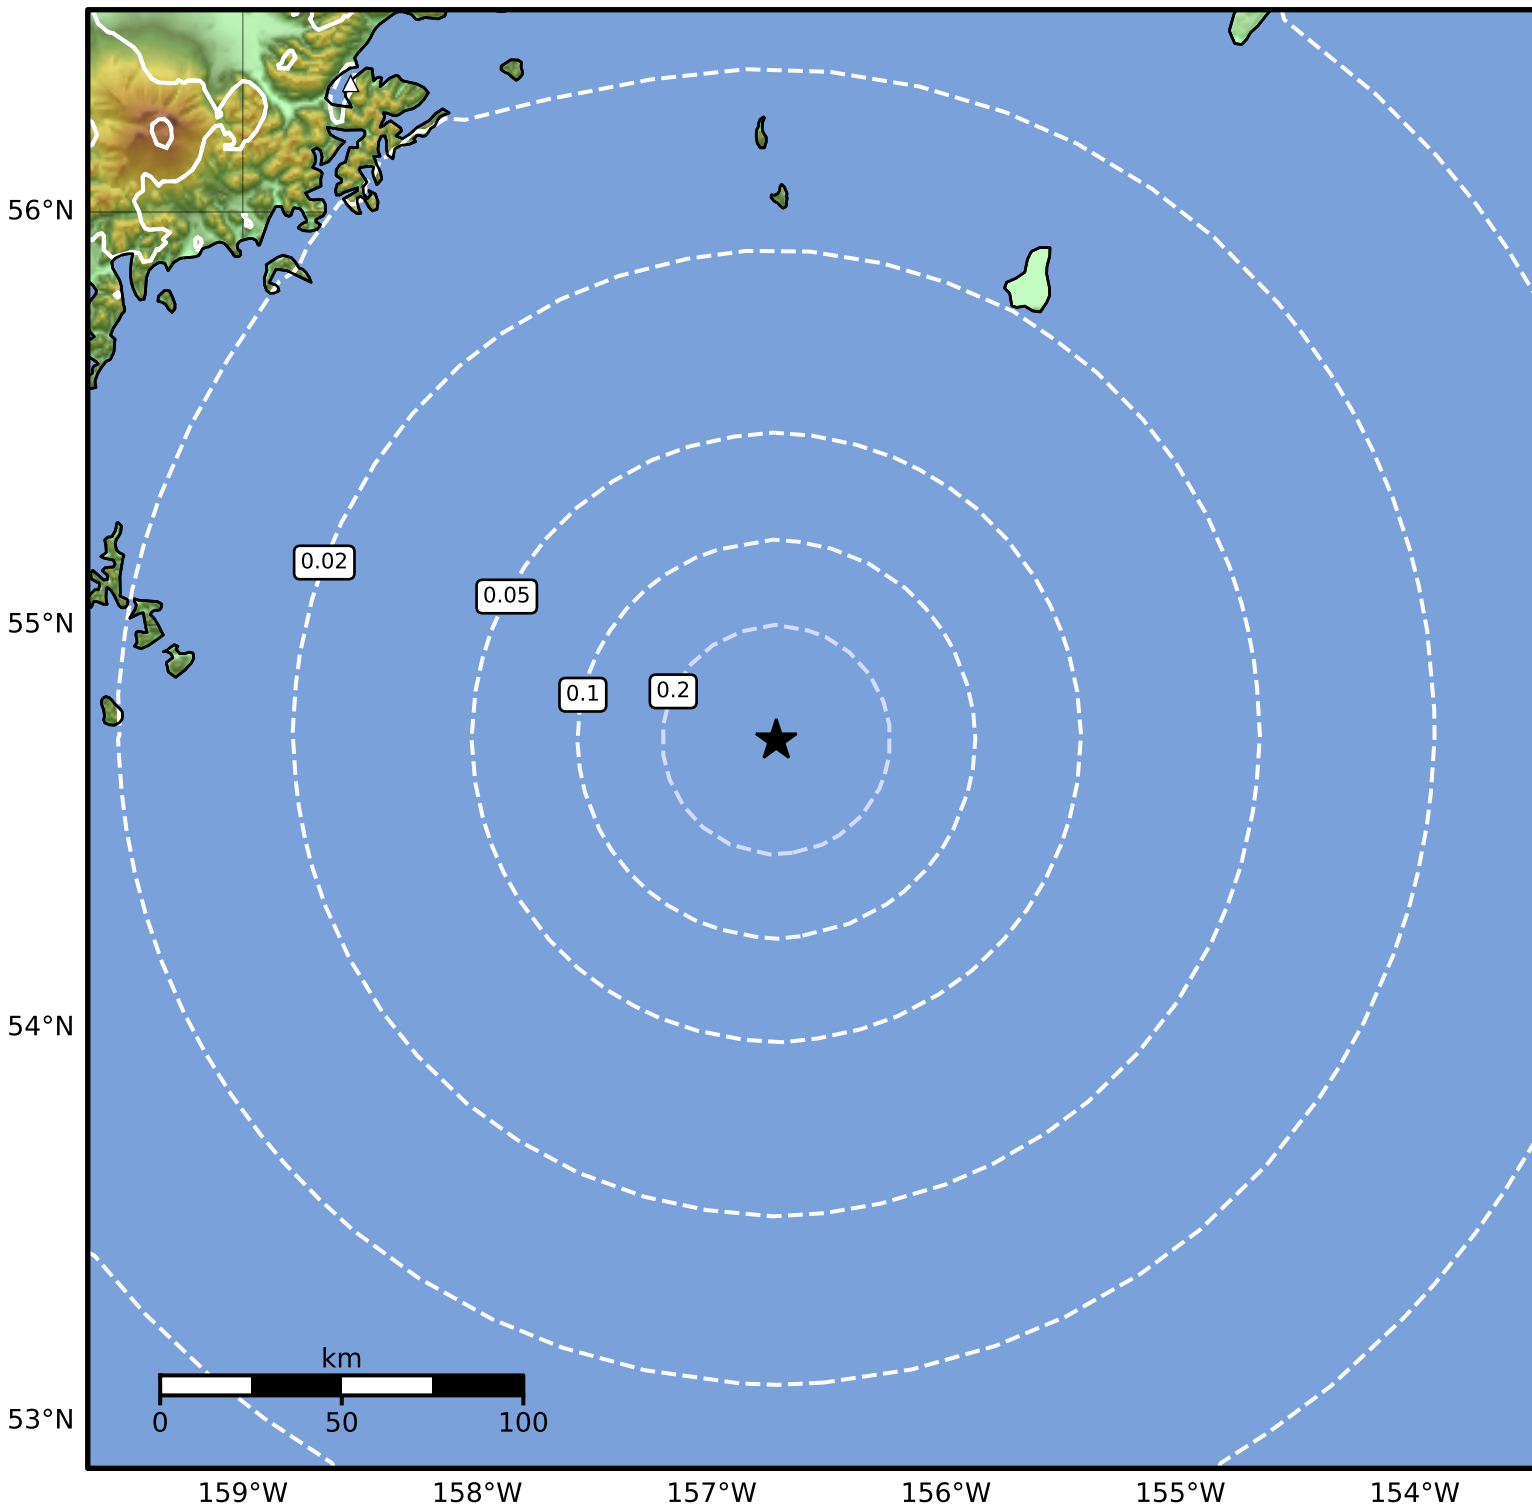

0.3 Second Peak Spectral Acceleration Map Alaska Earthquake Center
 ShakeMap: 202 km (125 miles) SE of Perryville
 May 27, 2024 00:24:24 UTC M3.7 N54.72 W156.72 Depth: 30.0km ID:ak0246srojx8

SA(0.3) (%g)	0.1	0.2	0.5	1	2	5	10	20	50	100	200
---------------------	------------	------------	------------	----------	----------	----------	-----------	-----------	-----------	------------	------------

Scale based on Worden et al. (2012)

Version 1: Processed 2024-05-27T02:18:45Z

△ Seismic Instrument ○ Reported Intensity

★ Epicenter