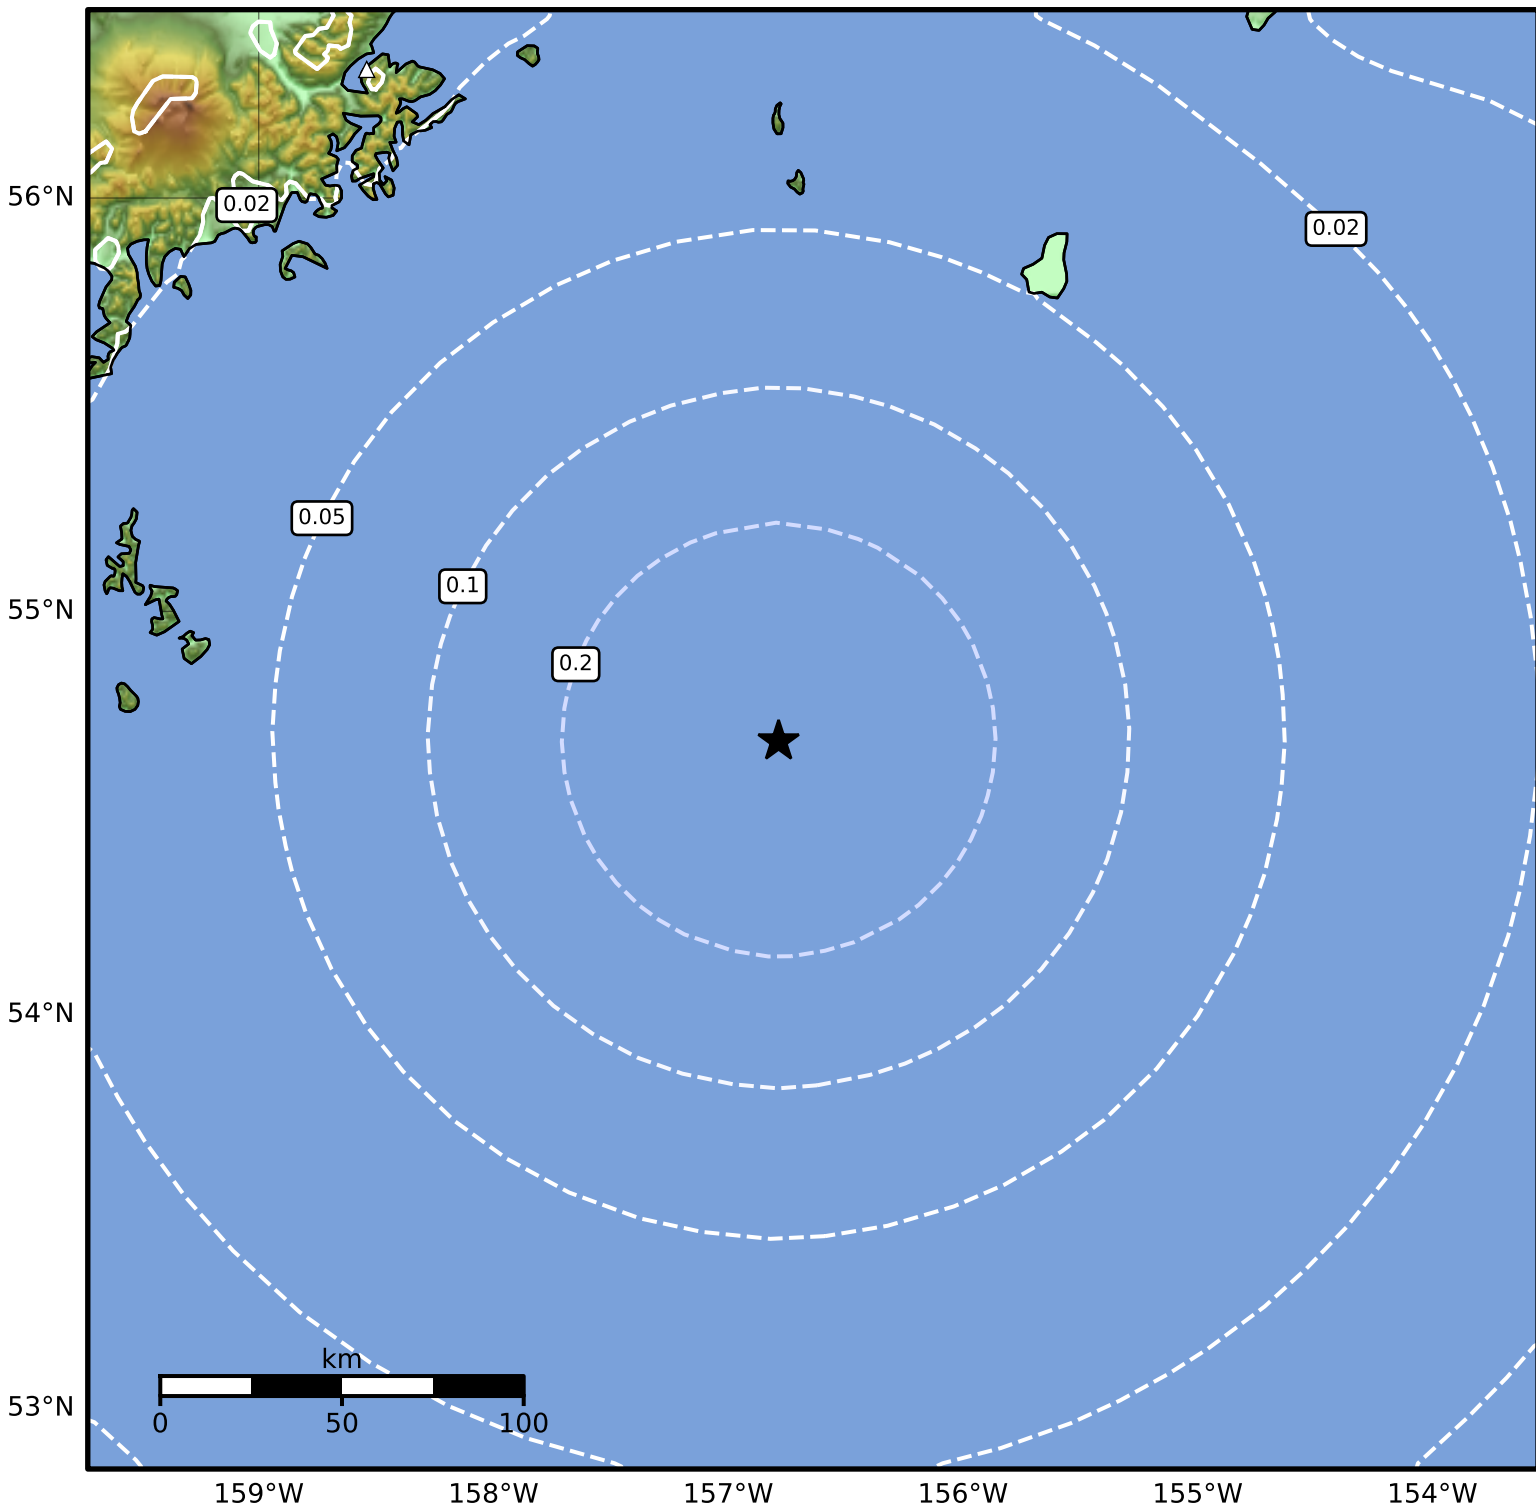

0.3 Second Peak Spectral Acceleration Map Alaska Earthquake Center
ShakeMap: 202 km (125 miles) SE of Perryville
May 27, 2024 04:41:23 UTC M3.7 N54.68 W156.79 Depth: 47.7km ID:ak0246su5xf9

SA(0.3) (%g)	0.1	0.2	0.5	1	2	5	10	20	50	100	200
--------------	-----	-----	-----	---	---	---	----	----	----	-----	-----

Scale based on Worden et al. (2012)

Version 1: Processed 2024-05-27T06:42:20Z

△ Seismic Instrument ○ Reported Intensity

★ Epicenter