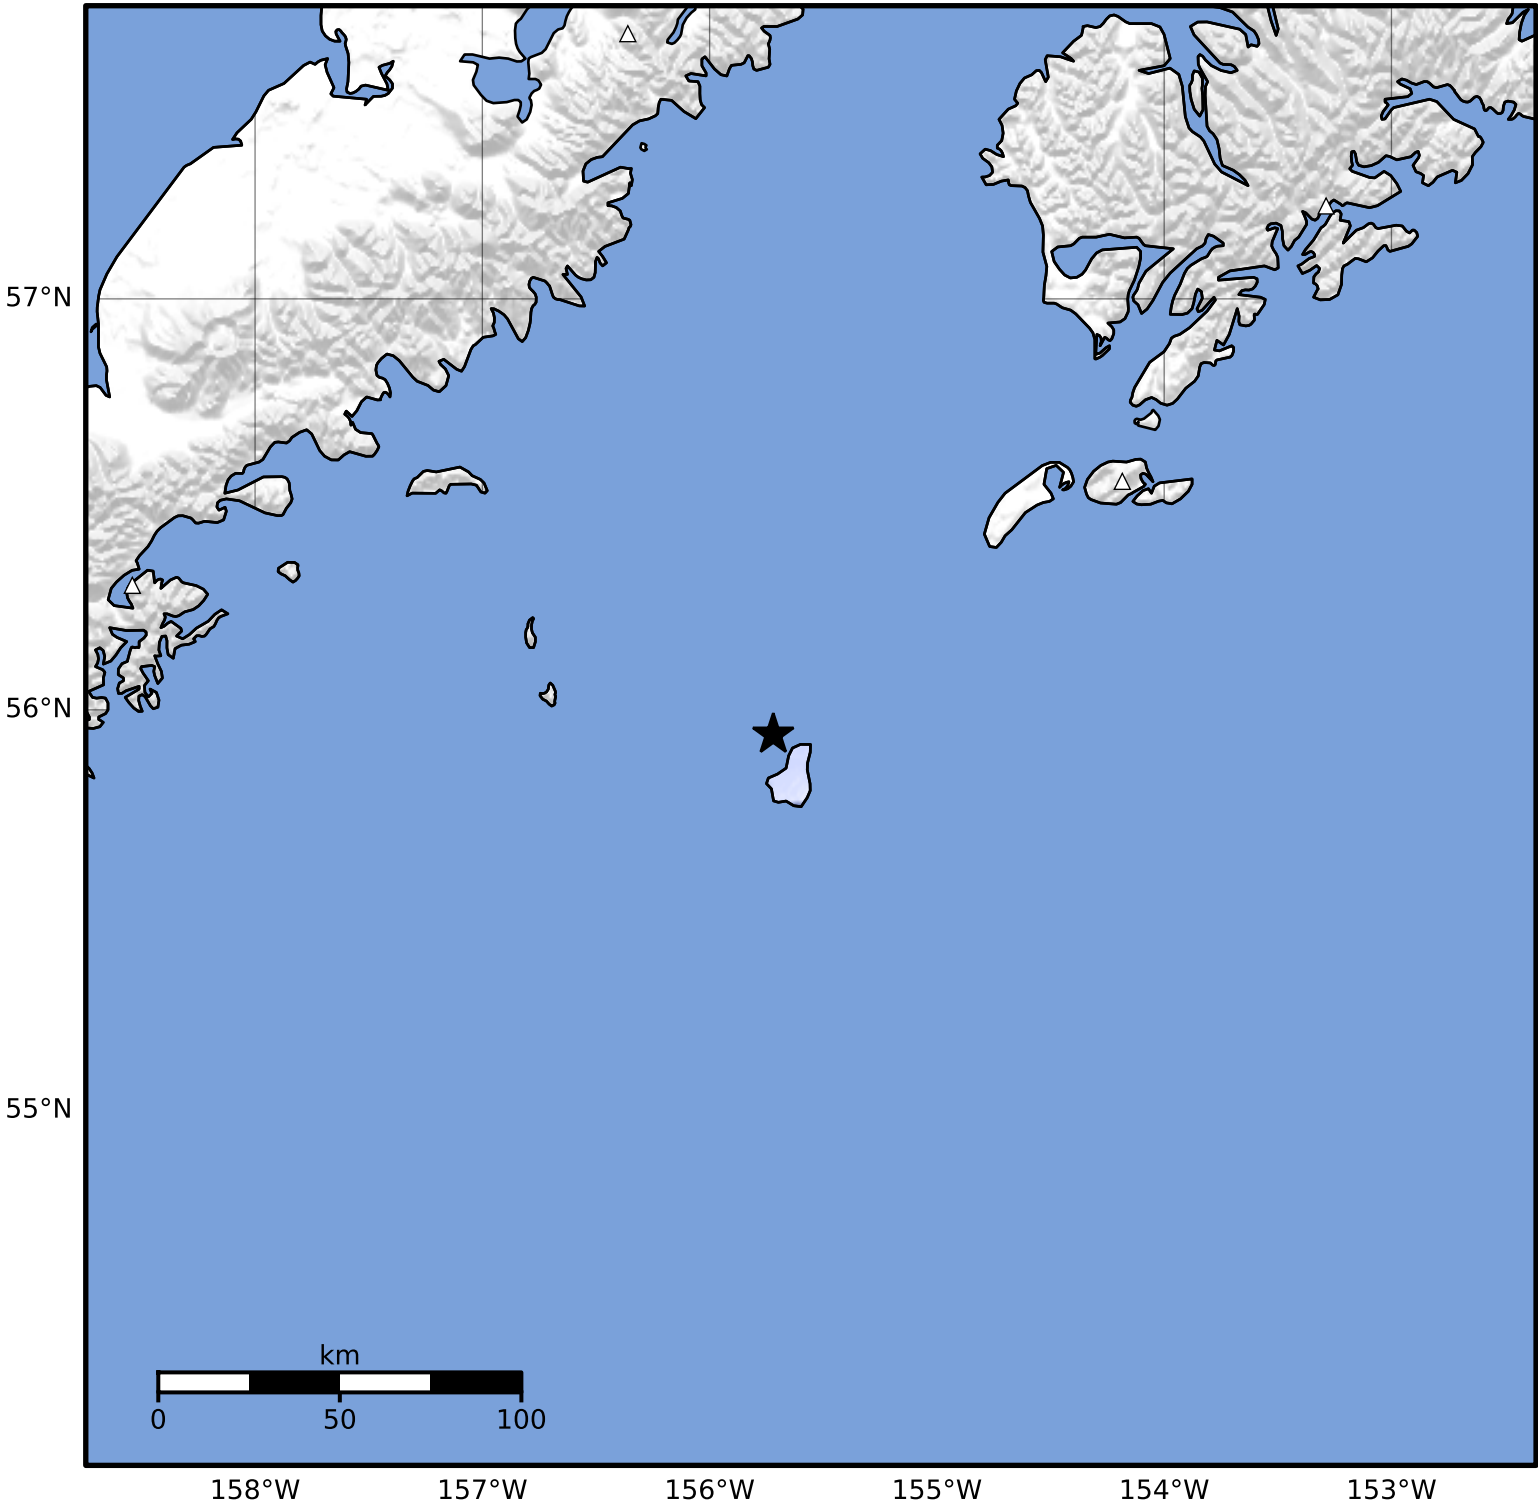

Macroseismic Intensity Map Alaska Earthquake Center
 ShakeMap: 146 km (91 miles) SW of Akhiok
 May 29, 2024 07:48:51 UTC M3.5 N55.94 W155.72 Depth: 44.0km ID:ak0246w72hh3

SHAKING	Not felt	Weak	Light	Moderate	Strong	Very strong	Severe	Violent	Extreme
DAMAGE	None	None	None	Very light	Light	Moderate	Moderate/heavy	Heavy	Very heavy
PGA(%g)	<0.0464	0.297	2.76	6.2	11.5	21.5	40.1	74.7	>139
PGV(cm/s)	<0.0215	0.135	1.41	4.65	9.64	20	41.4	85.8	>178
INTENSITY	I	II-III	IV	V	VI	VII	VIII	IX	X+

Scale based on Worden et al. (2012)

Version 2: Processed 2024-05-29T16:11:13Z

△ Seismic Instrument ○ Reported Intensity

★ Epicenter