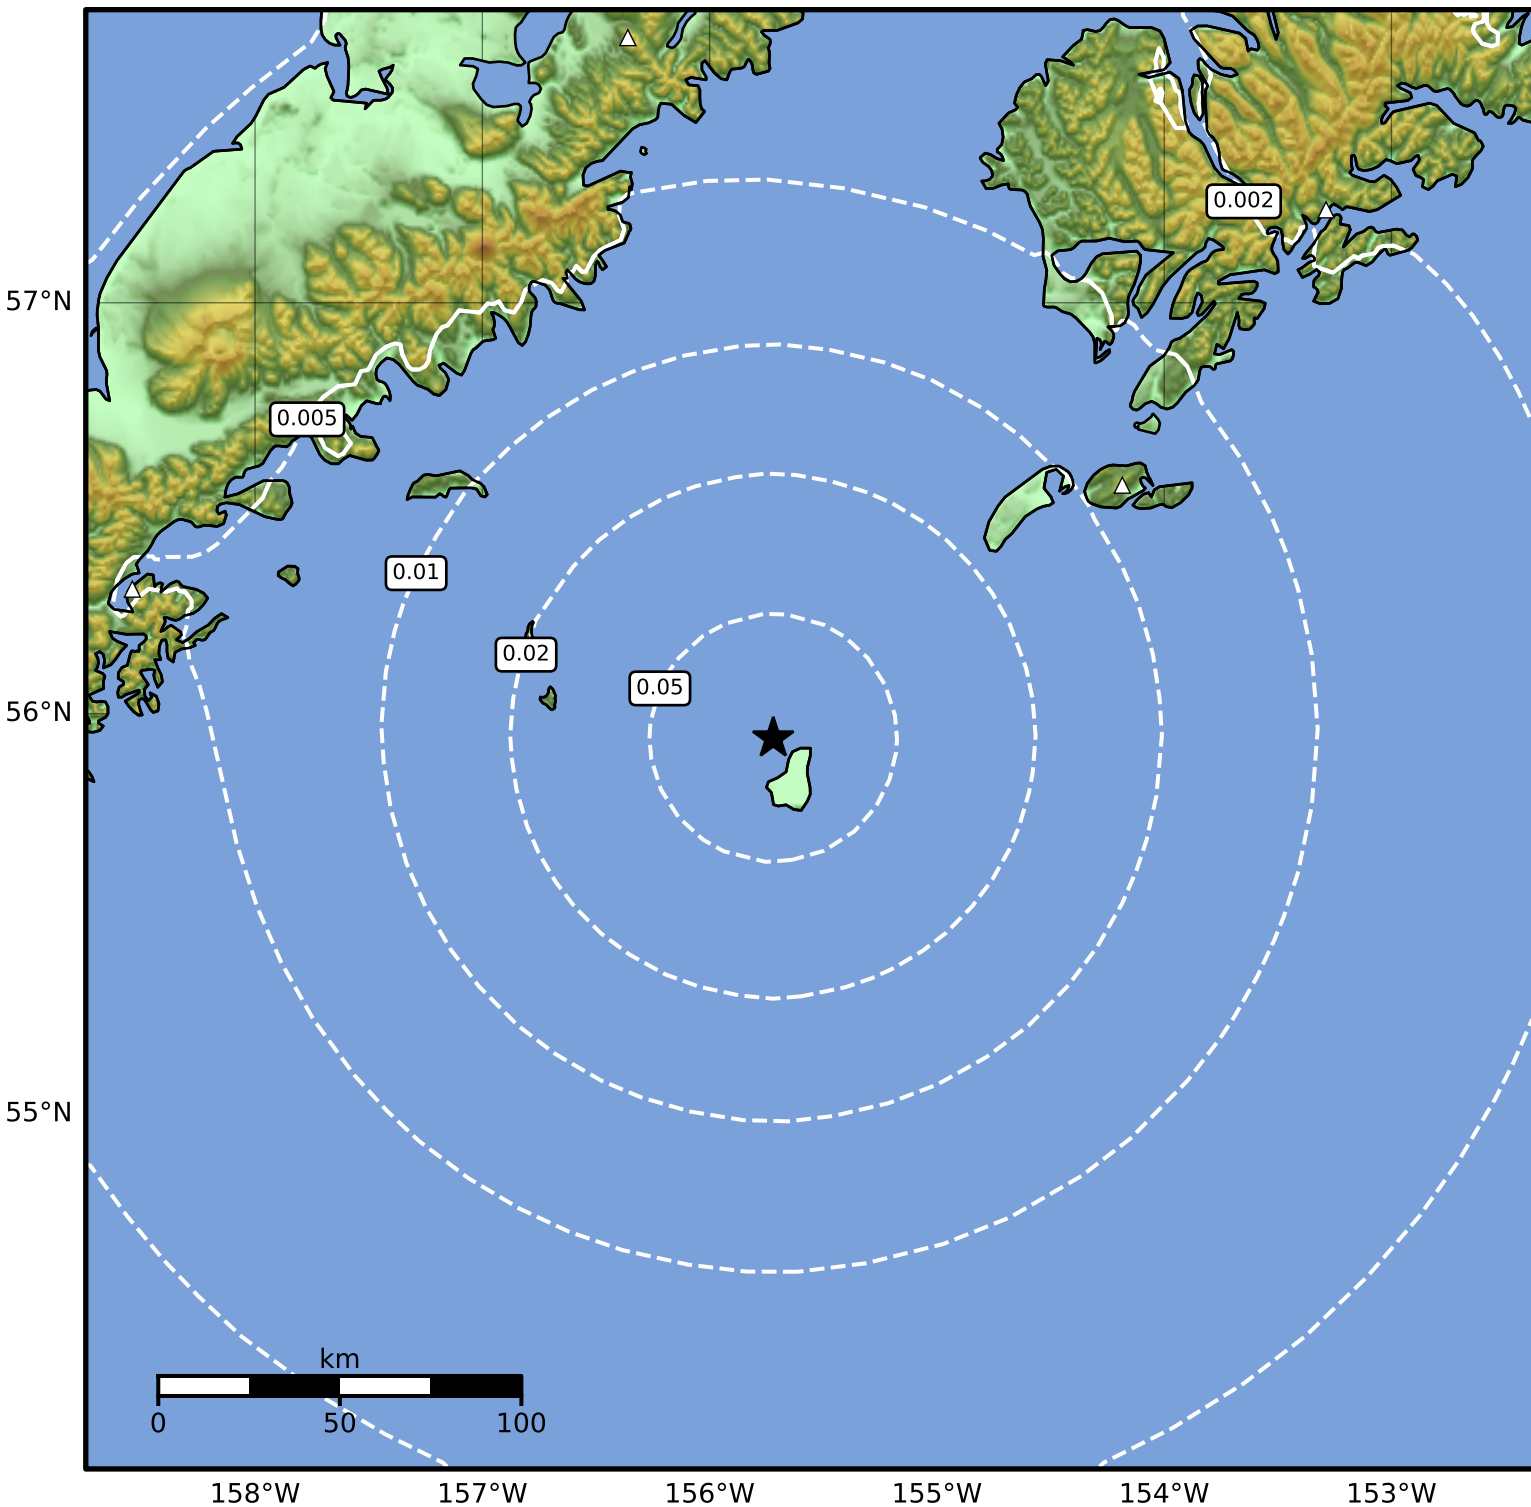

Peak Ground Acceleration Map Alaska Earthquake Center  
 ShakeMap: 146 km (91 miles) SW of Akhiok  
 May 29, 2024 07:48:51 UTC M3.5 N55.94 W155.72 Depth: 44.0km ID:ak0246w72hh3

PGA (%g)	0.1	0.2	0.5	1	2	5	10	20	50	100	200
----------	-----	-----	-----	---	---	---	----	----	----	-----	-----

Scale based on Worden et al. (2012)

Version 2: Processed 2024-05-29T16:11:13Z

△ Seismic Instrument ○ Reported Intensity

★ Epicenter