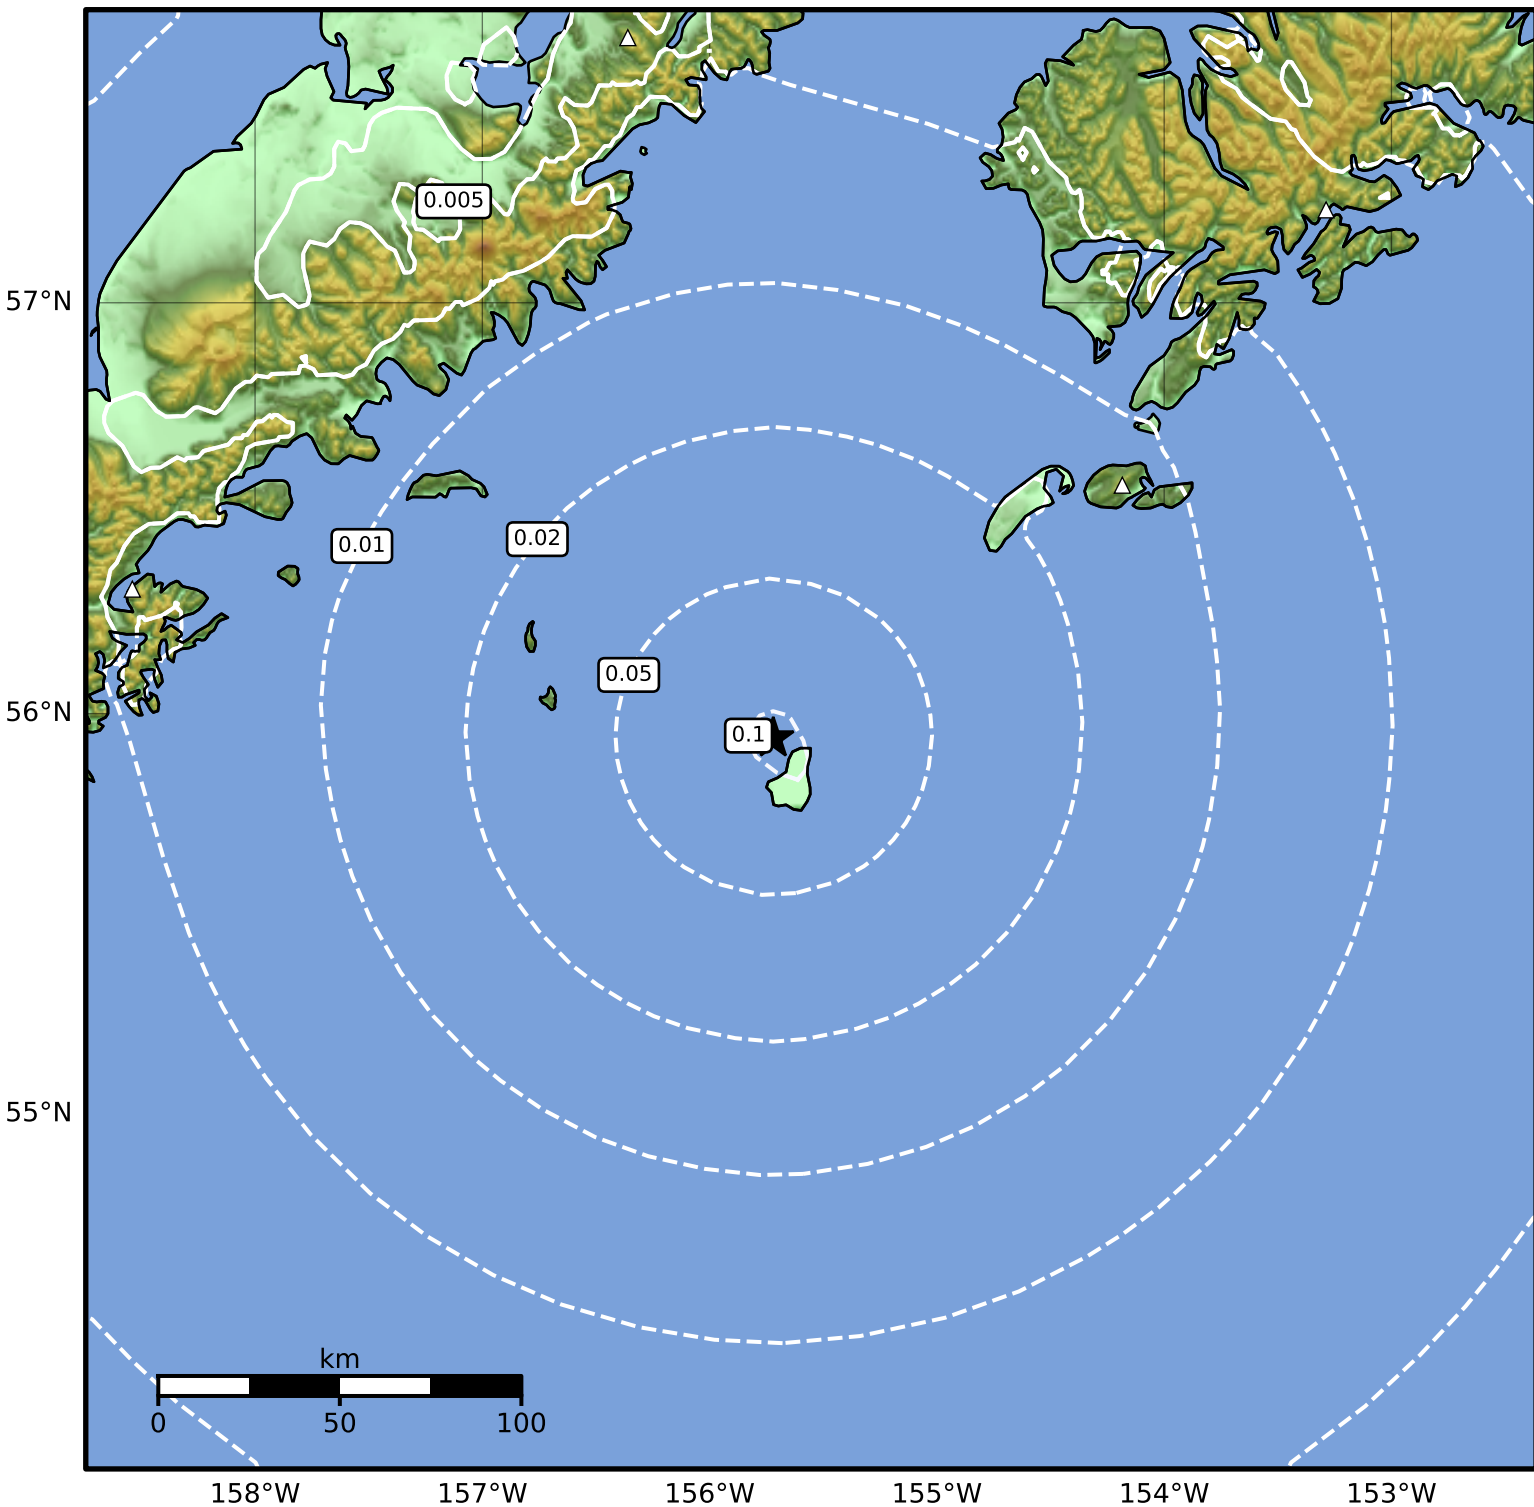

0.3 Second Peak Spectral Acceleration Map Alaska Earthquake Center  
 ShakeMap: 146 km (91 miles) SW of Akhiok  
 May 29, 2024 07:48:51 UTC M3.5 N55.94 W155.72 Depth: 44.0km ID:ak0246w72hh3

SA(0.3) (%g)	0.1	0.2	0.5	1	2	5	10	20	50	100	200
--------------	-----	-----	-----	---	---	---	----	----	----	-----	-----

Scale based on Worden et al. (2012)

Version 2: Processed 2024-05-29T16:11:13Z

△ Seismic Instrument ○ Reported Intensity

★ Epicenter