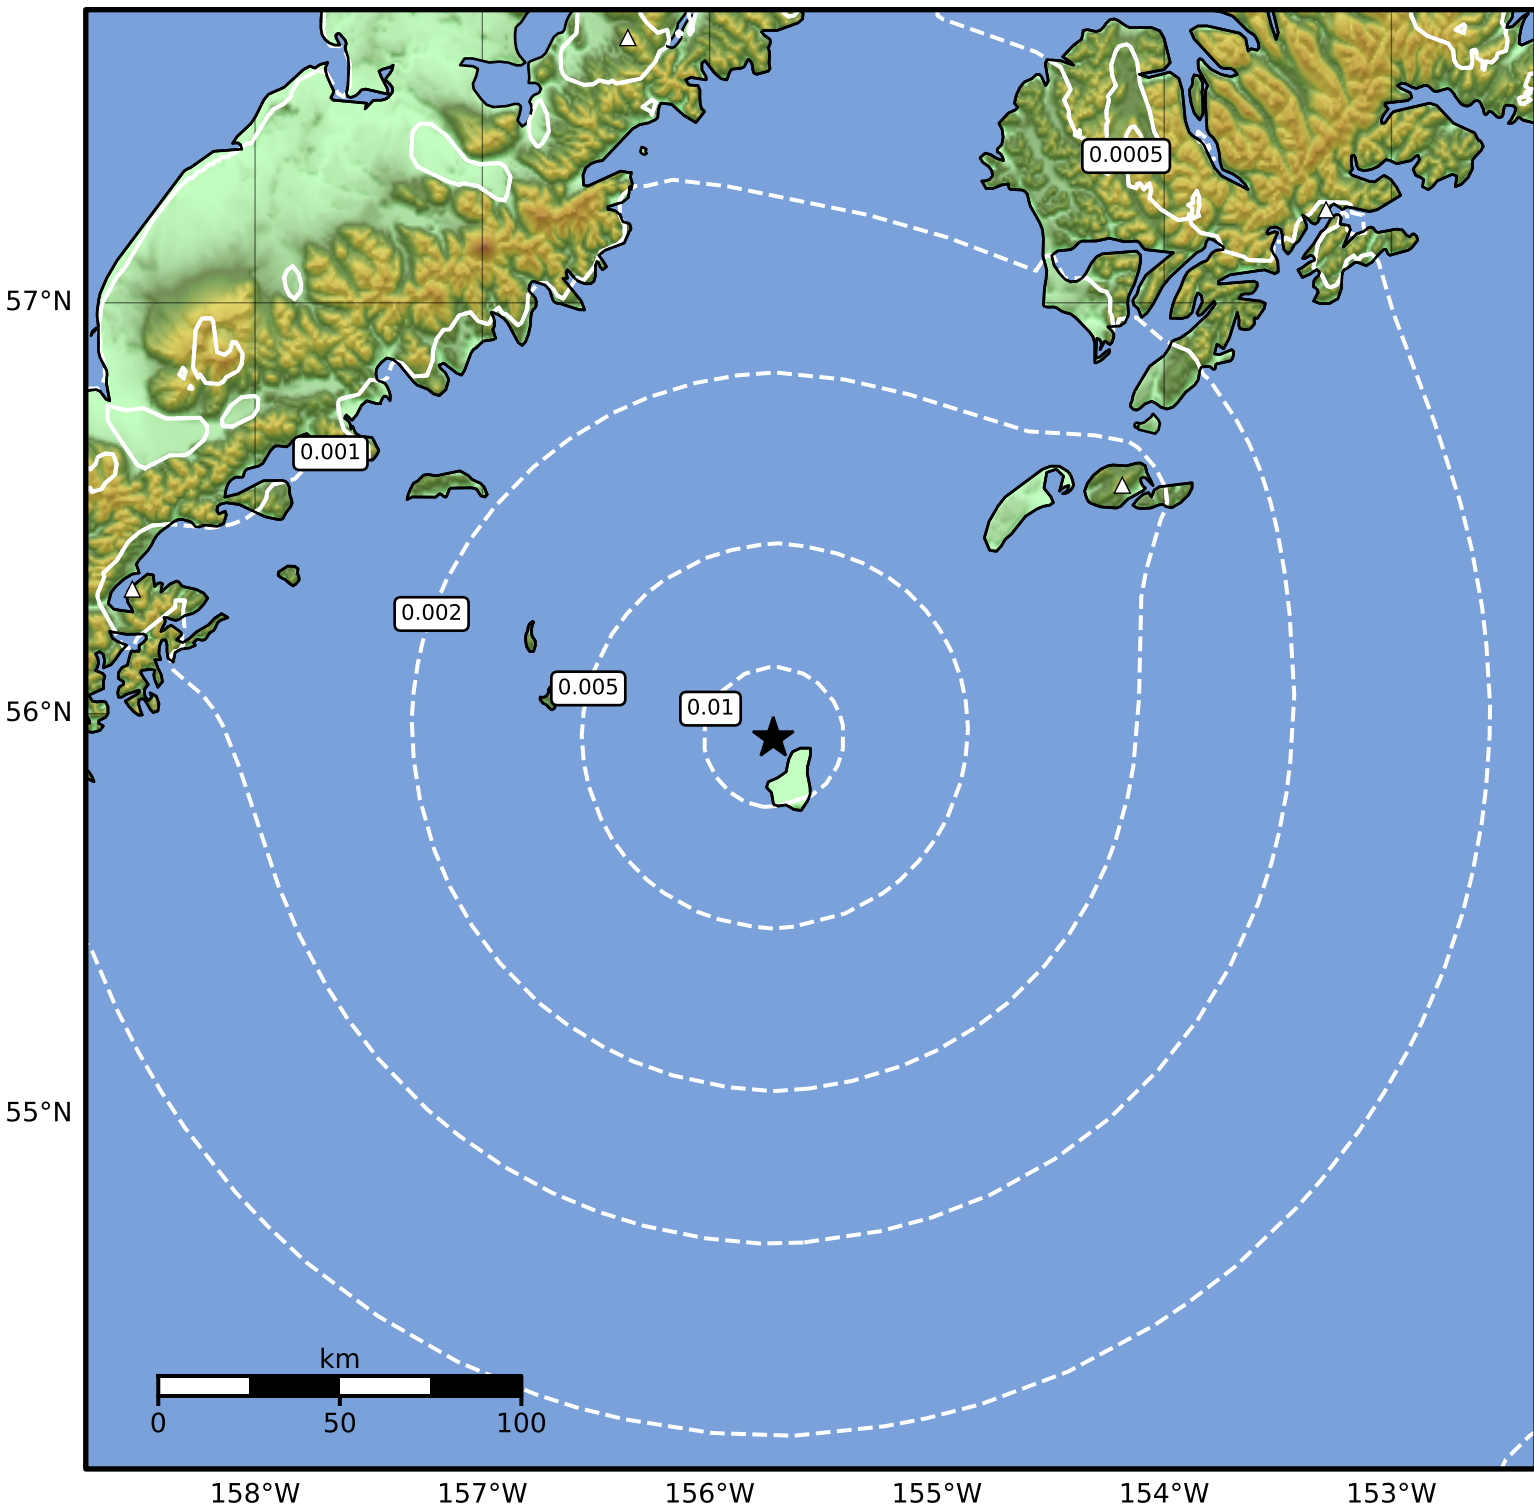

1.0 Second Peak Spectral Acceleration Map Alaska Earthquake Center
 ShakeMap: 146 km (91 miles) SW of Akhiok
 May 29, 2024 07:48:51 UTC M3.5 N55.94 W155.72 Depth: 44.0km ID:ak0246w72hh3

SA(1.0) (%g)	0.1	0.2	0.5	1	2	5	10	20	50	100	200
--------------	-----	-----	-----	---	---	---	----	----	----	-----	-----

Scale based on Worden et al. (2012)

Version 2: Processed 2024-05-29T16:11:13Z

△ Seismic Instrument ○ Reported Intensity

★ Epicenter