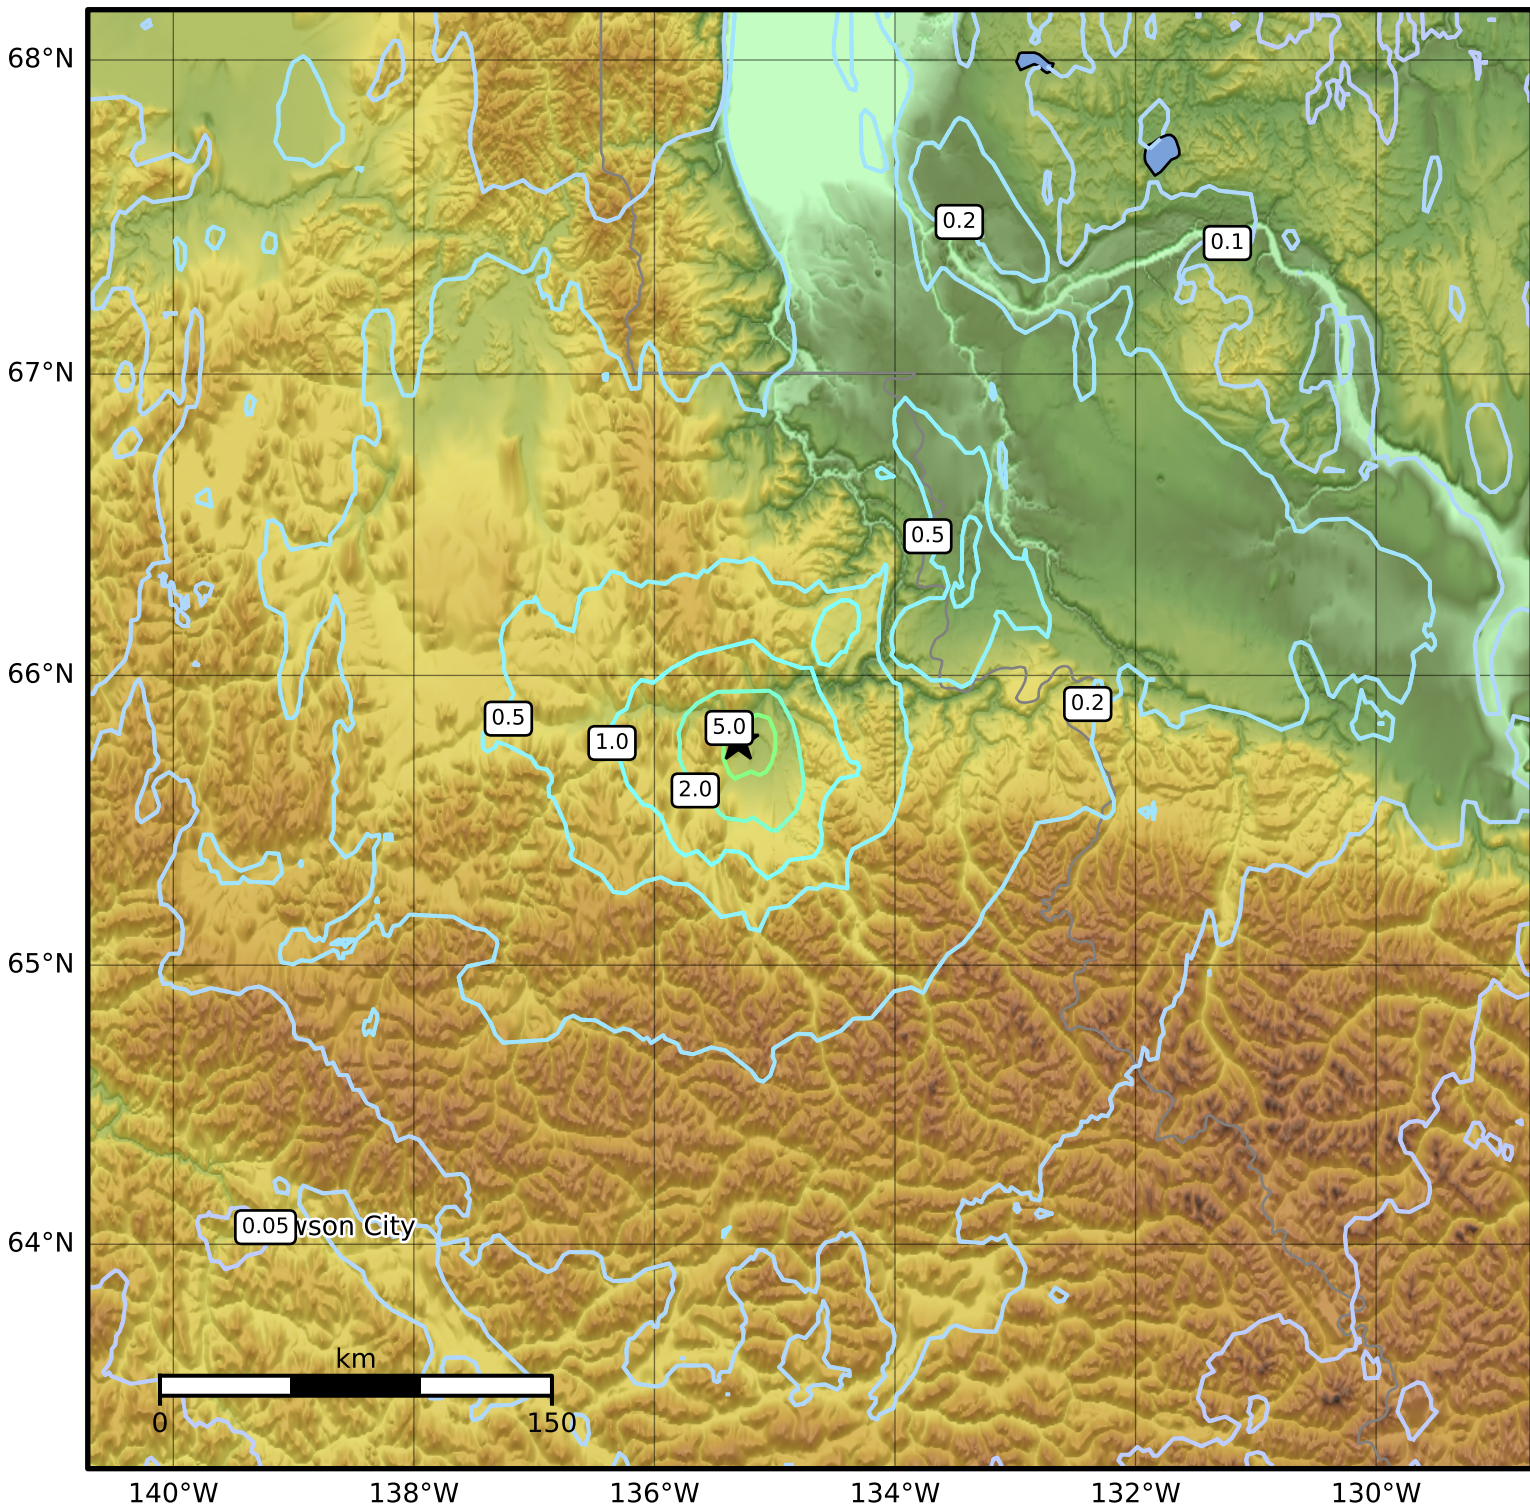

1.0 Second Peak Spectral Acceleration Map Alaska Earthquake Center  
 ShakeMap: 270 km (168 miles) SE of Old Crow  
 Jun 02, 2024 14:02:40 UTC M5.3 N65.78 W135.30 Depth: 11.5km ID:ak02472x41dv

SA(1.0) (%g)	0.1	0.2	0.5	1	2	5	10	20	50	100	200
--------------	-----	-----	-----	---	---	---	----	----	----	-----	-----

Scale based on Worden et al. (2012)

Version 3: Processed 2024-06-02T19:17:29Z

△ Seismic Instrument ○ Reported Intensity

★ Epicenter