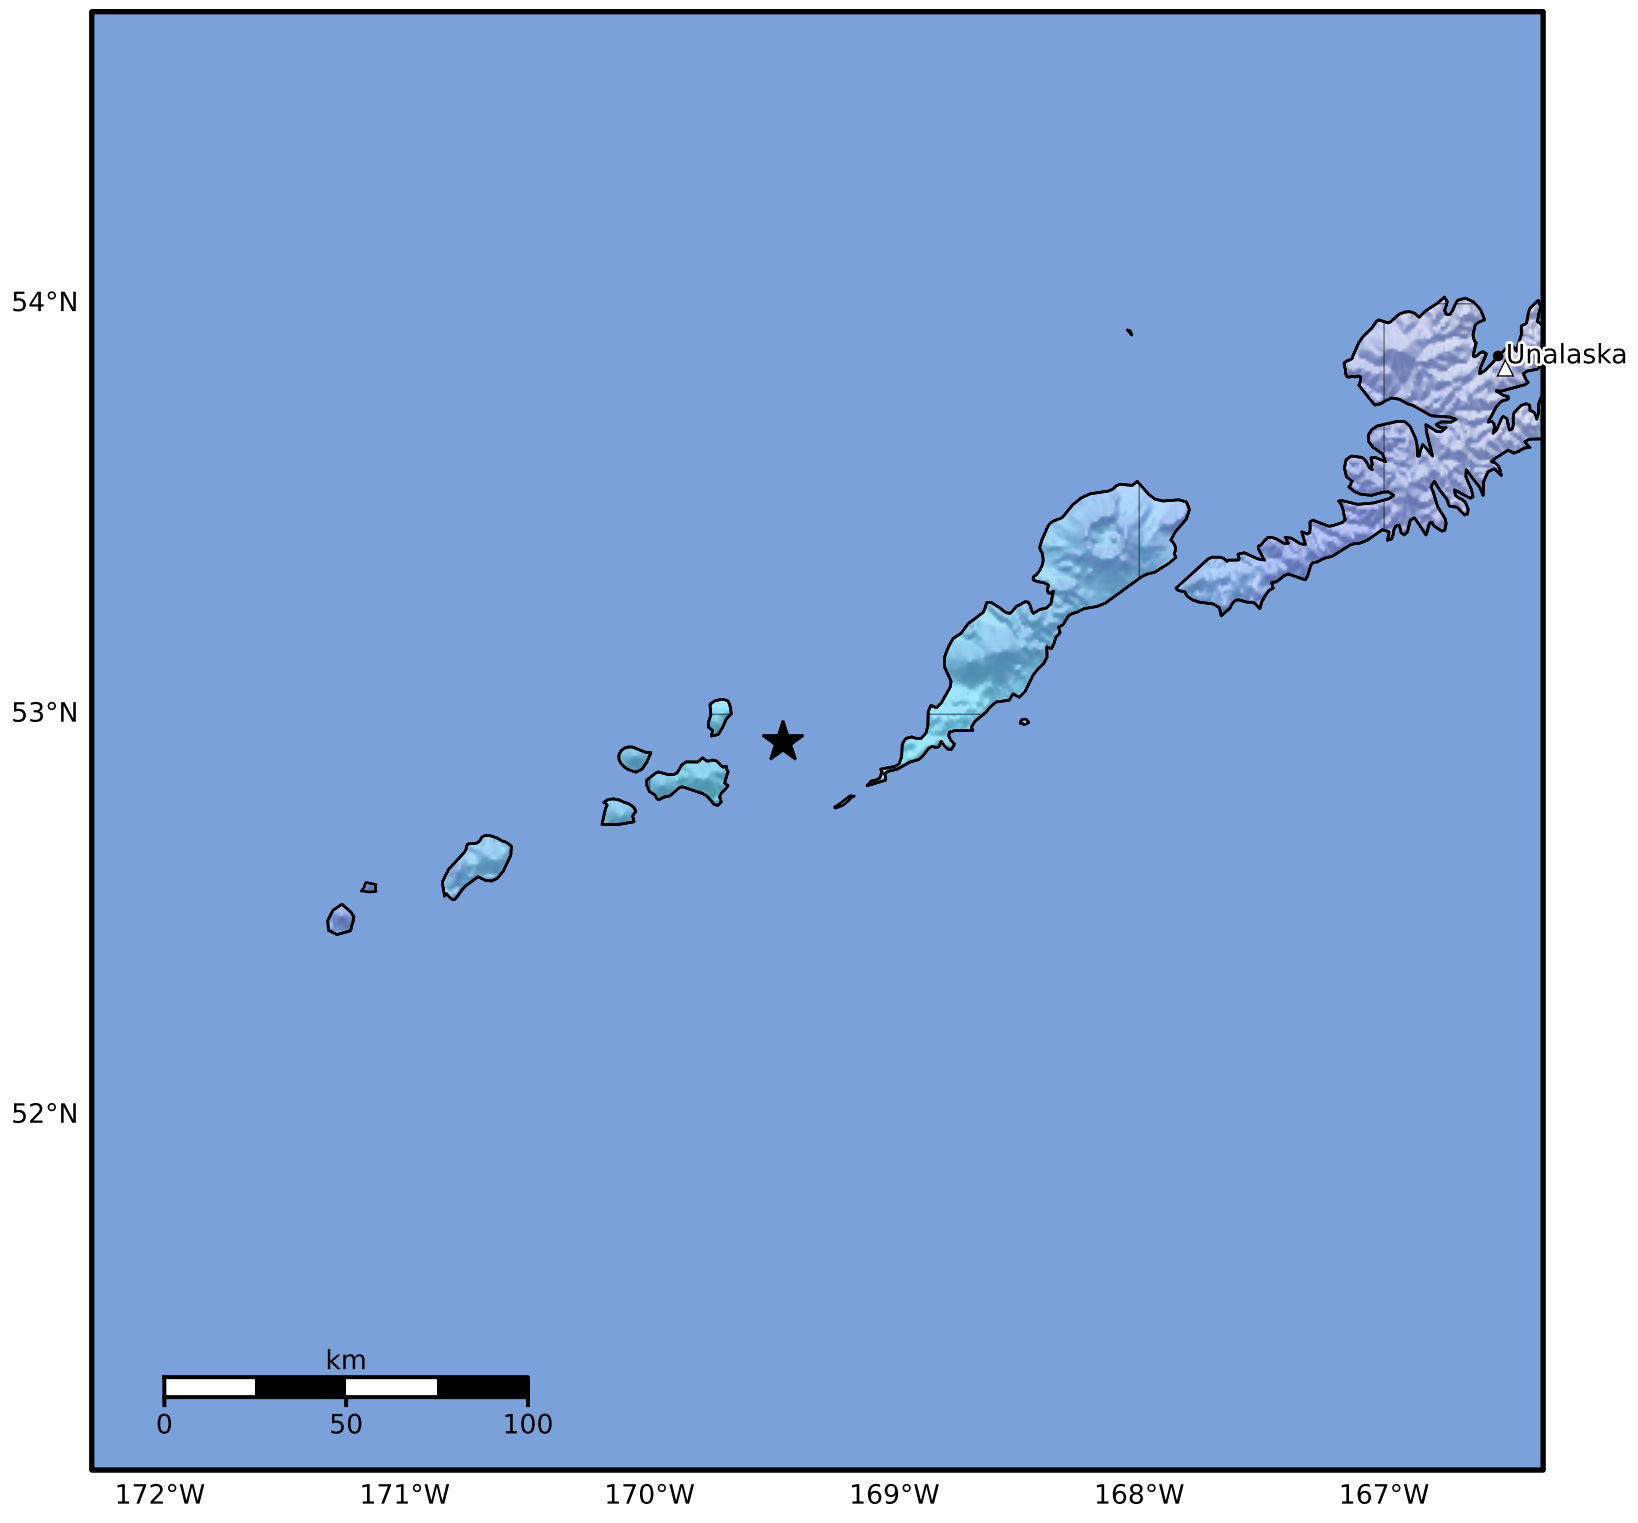

Macroseismic Intensity Map Alaska Earthquake Center
 ShakeMap: 39 km (24 miles) W of Nikolski
 Jun 03, 2024 21:16:10 UTC M3.9 N52.93 W169.45 Depth: 66.8km ID:ak02474owcgl

SHAKING	Not felt	Weak	Light	Moderate	Strong	Very strong	Severe	Violent	Extreme
DAMAGE	None	None	None	Very light	Light	Moderate	Moderate/heavy	Heavy	Very heavy
PGA(%g)	<0.0464	0.297	2.76	6.2	11.5	21.5	40.1	74.7	>139
PGV(cm/s)	<0.0215	0.135	1.41	4.65	9.64	20	41.4	85.8	>178
INTENSITY	I	II-III	IV	V	VI	VII	VIII	IX	X+

Scale based on Worden et al. (2012) Version 2: Processed 2024-06-03T22:16:57Z
 △ Seismic Instrument ○ Reported Intensity ★ Epicenter