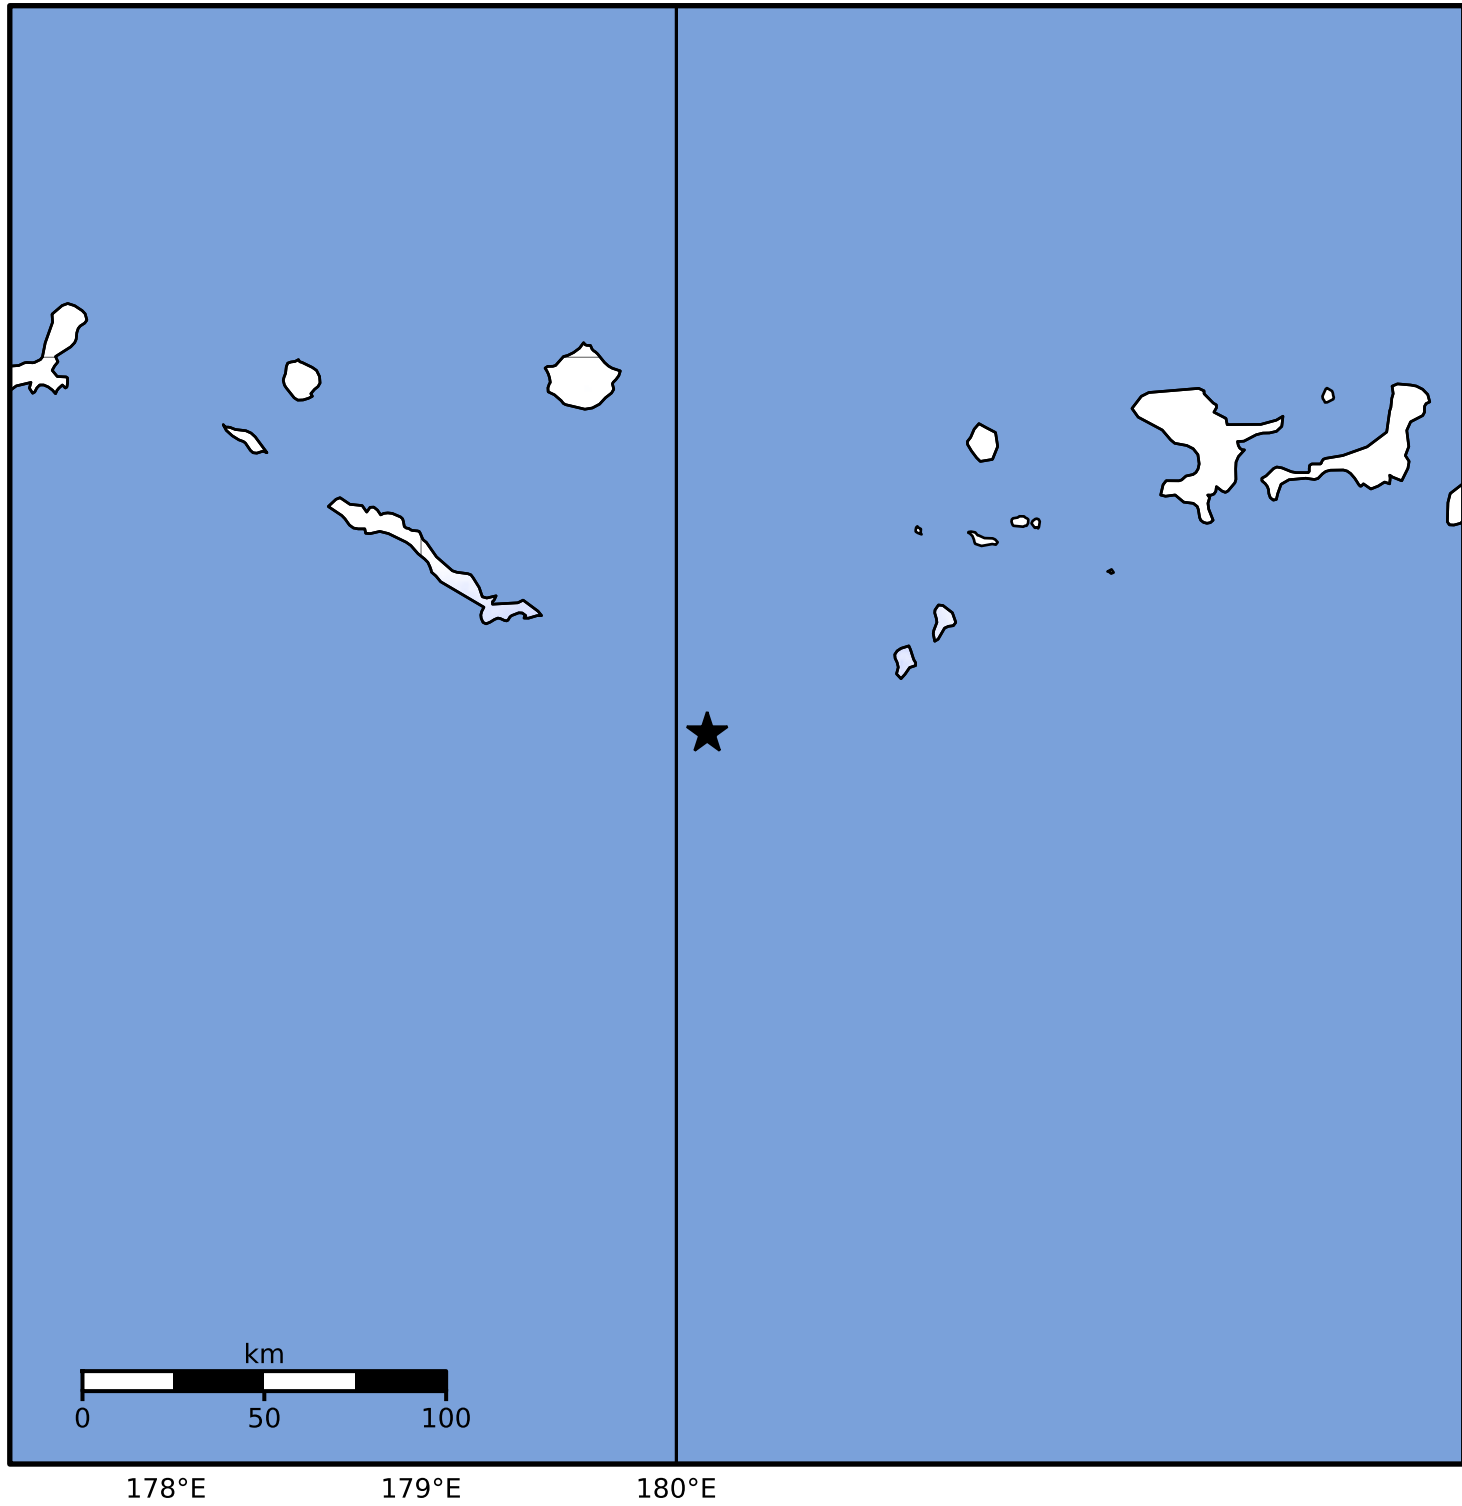

Macroseismic Intensity Map Alaska Earthquake Center
 ShakeMap: 93 km (58 miles) ESE of Amchitka
 Jun 04, 2024 01:16:20 UTC M3.8 N51.08 W179.88 Depth: 13.6km ID:ak024760j1pj

SHAKING	Not felt	Weak	Light	Moderate	Strong	Very strong	Severe	Violent	Extreme
DAMAGE	None	None	None	Very light	Light	Moderate	Moderate/heavy	Heavy	Very heavy
PGA(%g)	<0.0464	0.297	2.76	6.2	11.5	21.5	40.1	74.7	>139
PGV(cm/s)	<0.0215	0.135	1.41	4.65	9.64	20	41.4	85.8	>178
INTENSITY	I	II-III	IV	V	VI	VII	VIII	IX	X+

Scale based on Worden et al. (2012)

Version 1: Processed 2024-06-04T01:21:41Z

△ Seismic Instrument ○ Reported Intensity

★ Epicenter