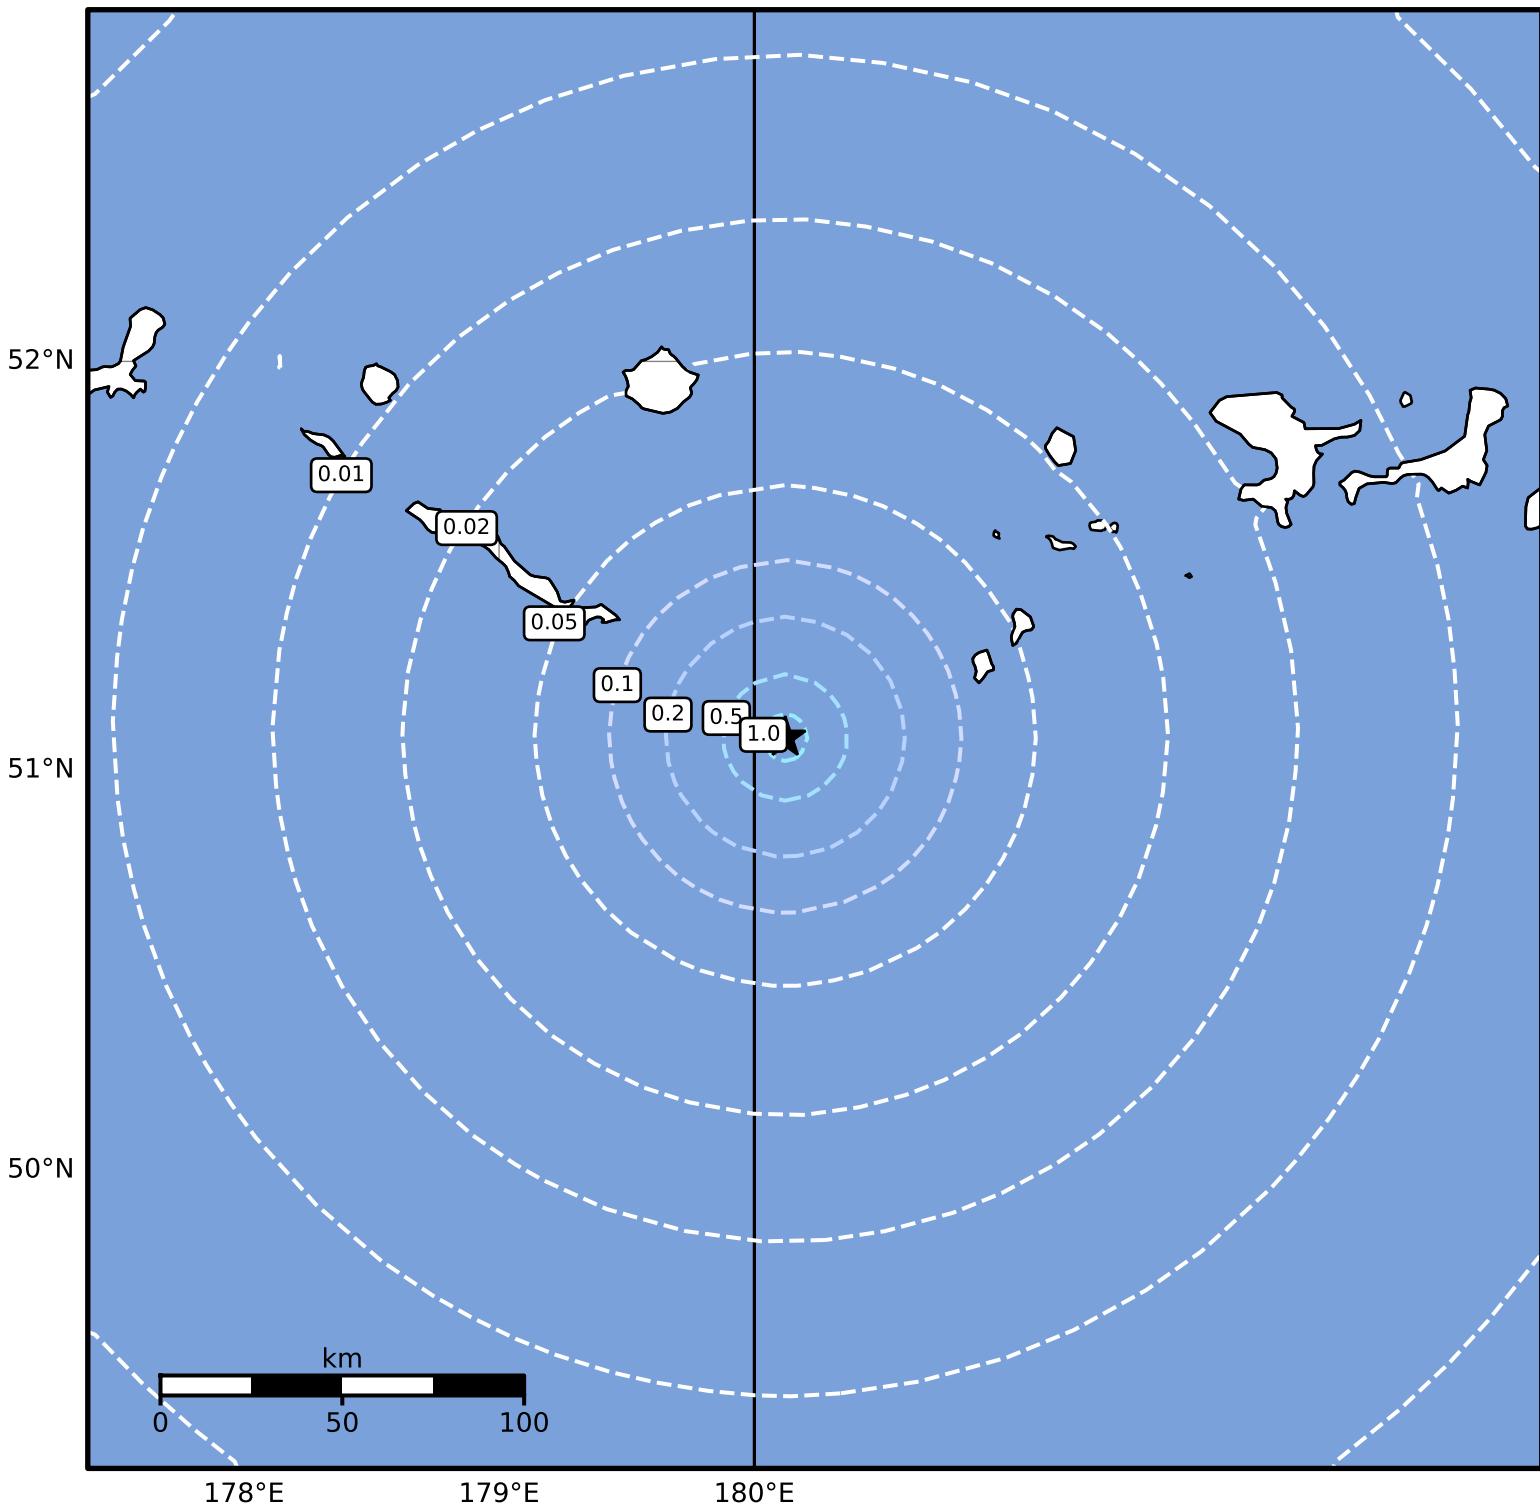

Peak Ground Acceleration Map Alaska Earthquake Center  
ShakeMap: 93 km (58 miles) ESE of Amchitka  
Jun 04, 2024 01:16:20 UTC M3.8 N51.08 W179.88 Depth: 13.6km ID:ak024760j1pj

PGA (%g)	0.1	0.2	0.5	1	2	5	10	20	50	100	200
----------	-----	-----	-----	---	---	---	----	----	----	-----	-----

Scale based on Worden et al. (2012)

Version 1: Processed 2024-06-04T01:21:41Z

△ Seismic Instrument ○ Reported Intensity

★ Epicenter