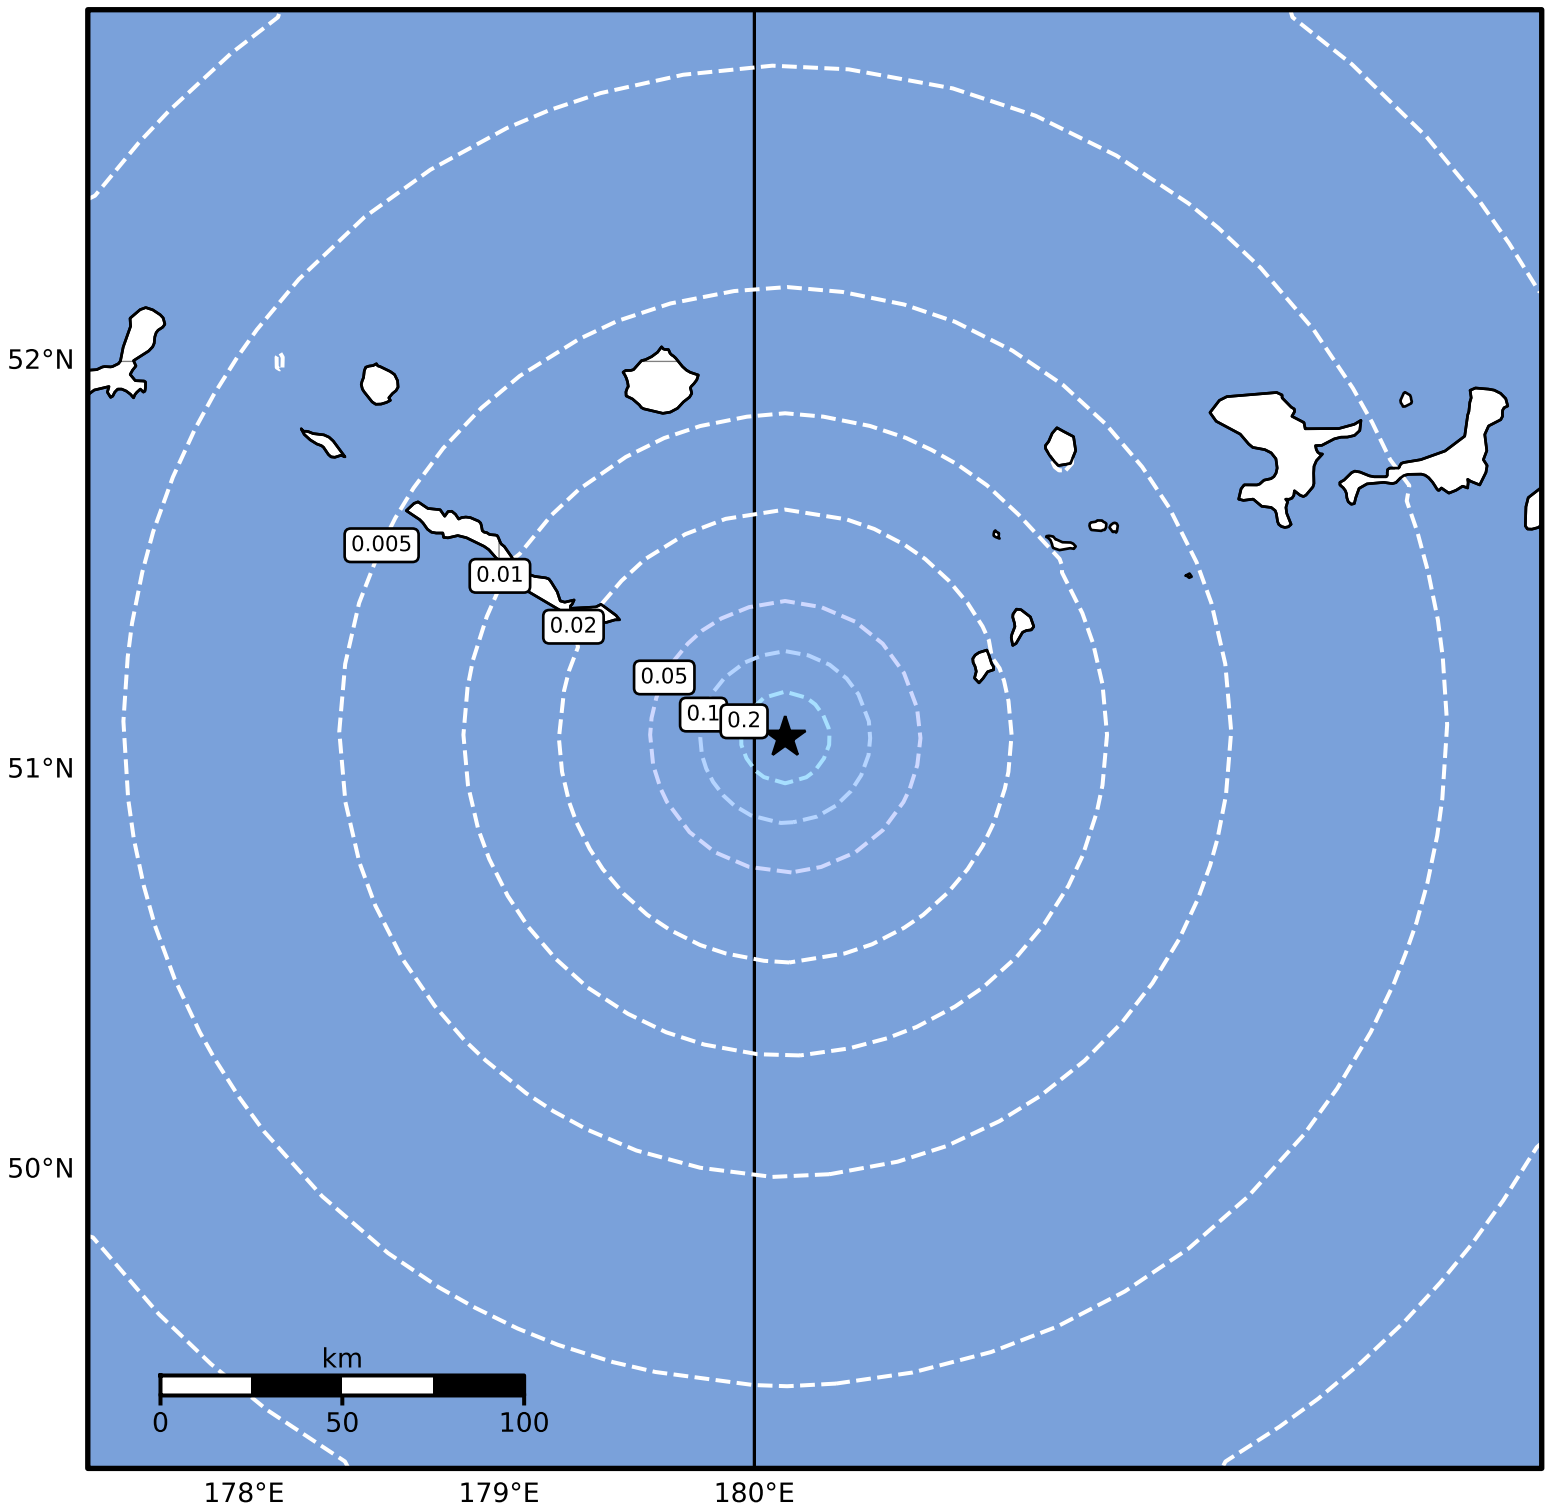

Peak Ground Velocity Map Alaska Earthquake Center
 ShakeMap: 93 km (58 miles) ESE of Amchitka
 Jun 04, 2024 01:16:20 UTC M3.8 N51.08 W179.88 Depth: 13.6km ID:ak024760j1pj

PGV (cm/s)	0.1	0.2	0.5	1	2	5	10	20	50	100	200
------------	-----	-----	-----	---	---	---	----	----	----	-----	-----

Scale based on Worden et al. (2012)

Version 1: Processed 2024-06-04T01:21:41Z

△ Seismic Instrument ○ Reported Intensity

★ Epicenter