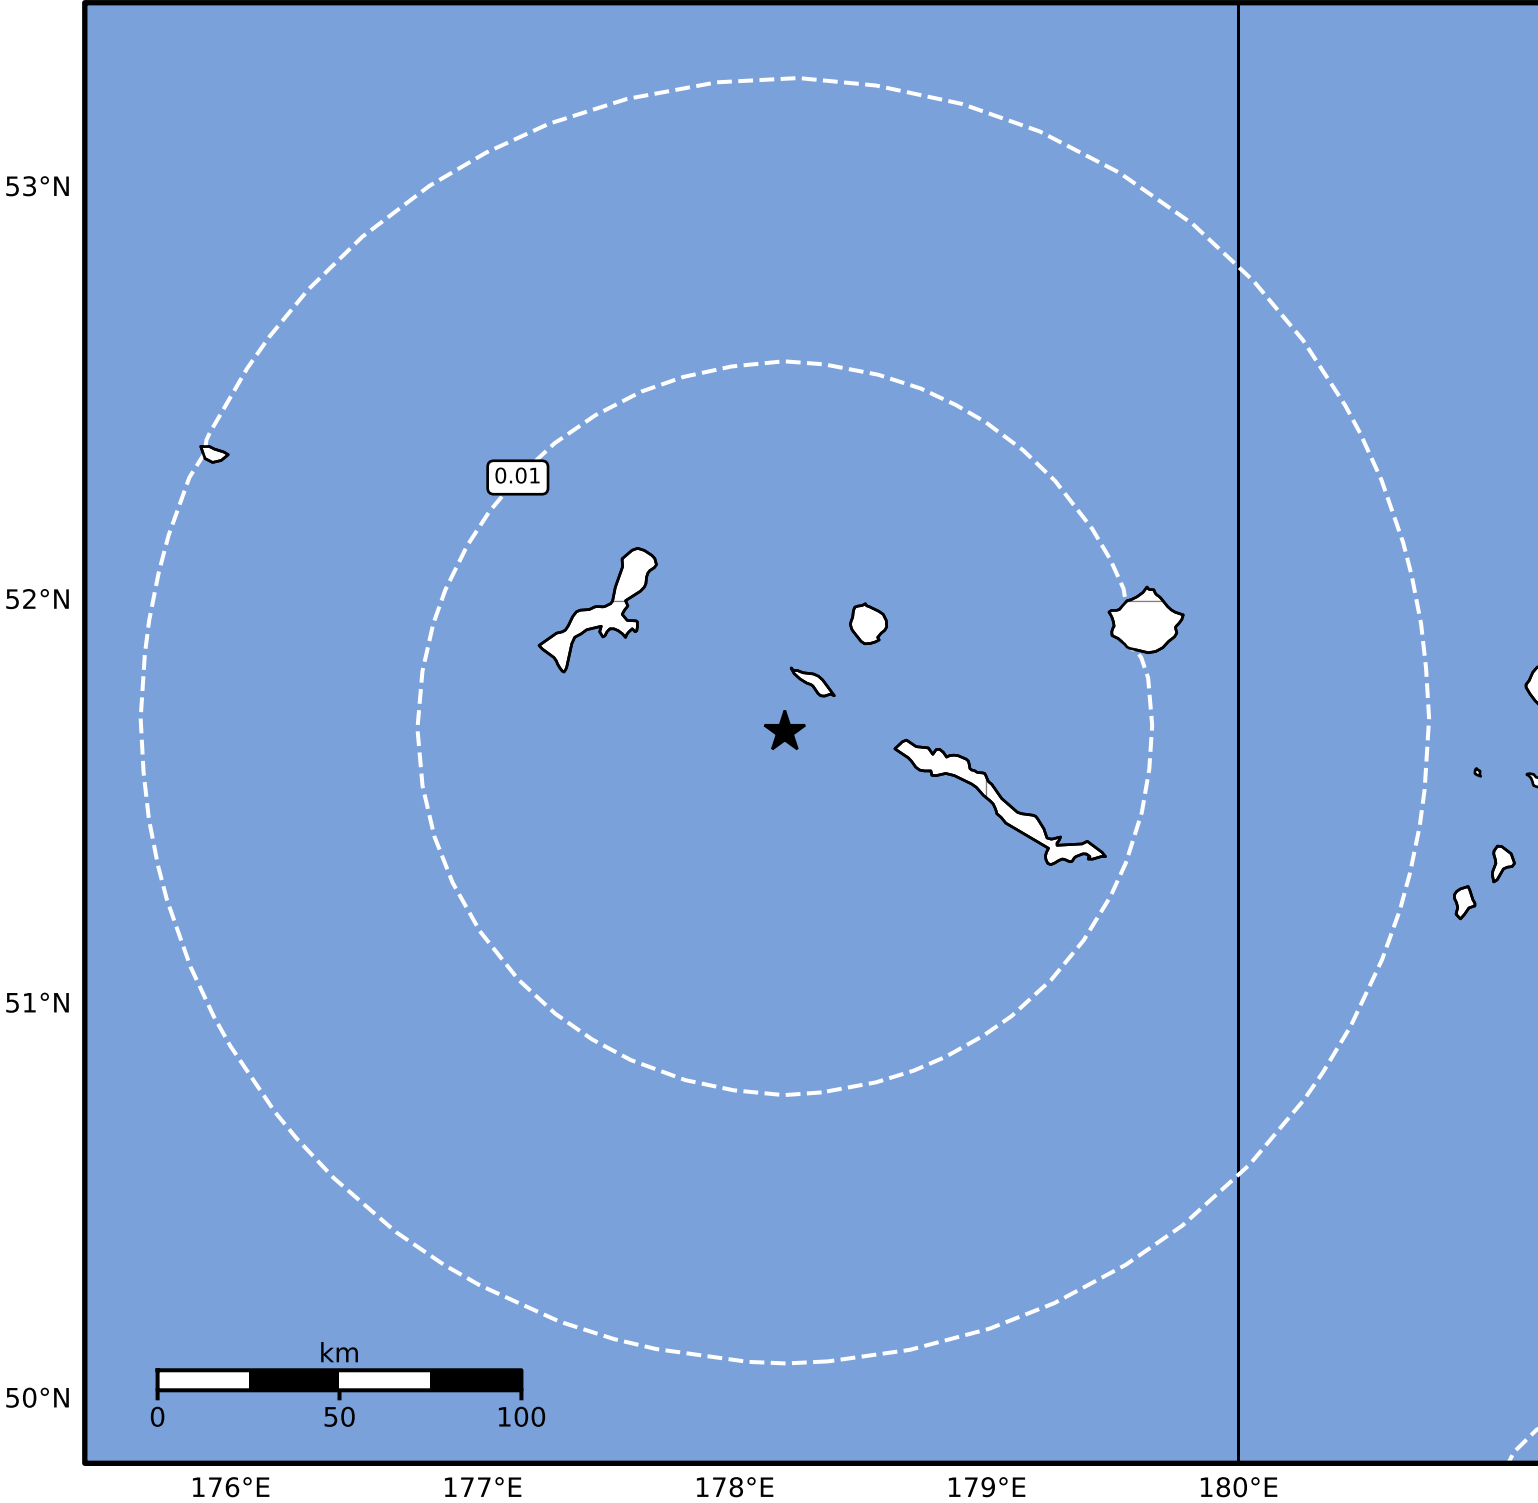

Peak Ground Velocity Map Alaska Earthquake Center
ShakeMap: 58 km (36 miles) WNW of Amchitka
Jun 05, 2024 18:41:17 UTC M3.6 N51.68 E178.20 Depth: 118.9km ID:ak02477yc4mm

PGV (cm/s)	0.1	0.2	0.5	1	2	5	10	20	50	100	200
------------	-----	-----	-----	---	---	---	----	----	----	-----	-----

Scale based on Worden et al. (2012)

Version 2: Processed 2024-06-06T01:52:53Z

△ Seismic Instrument ○ Reported Intensity

★ Epicenter