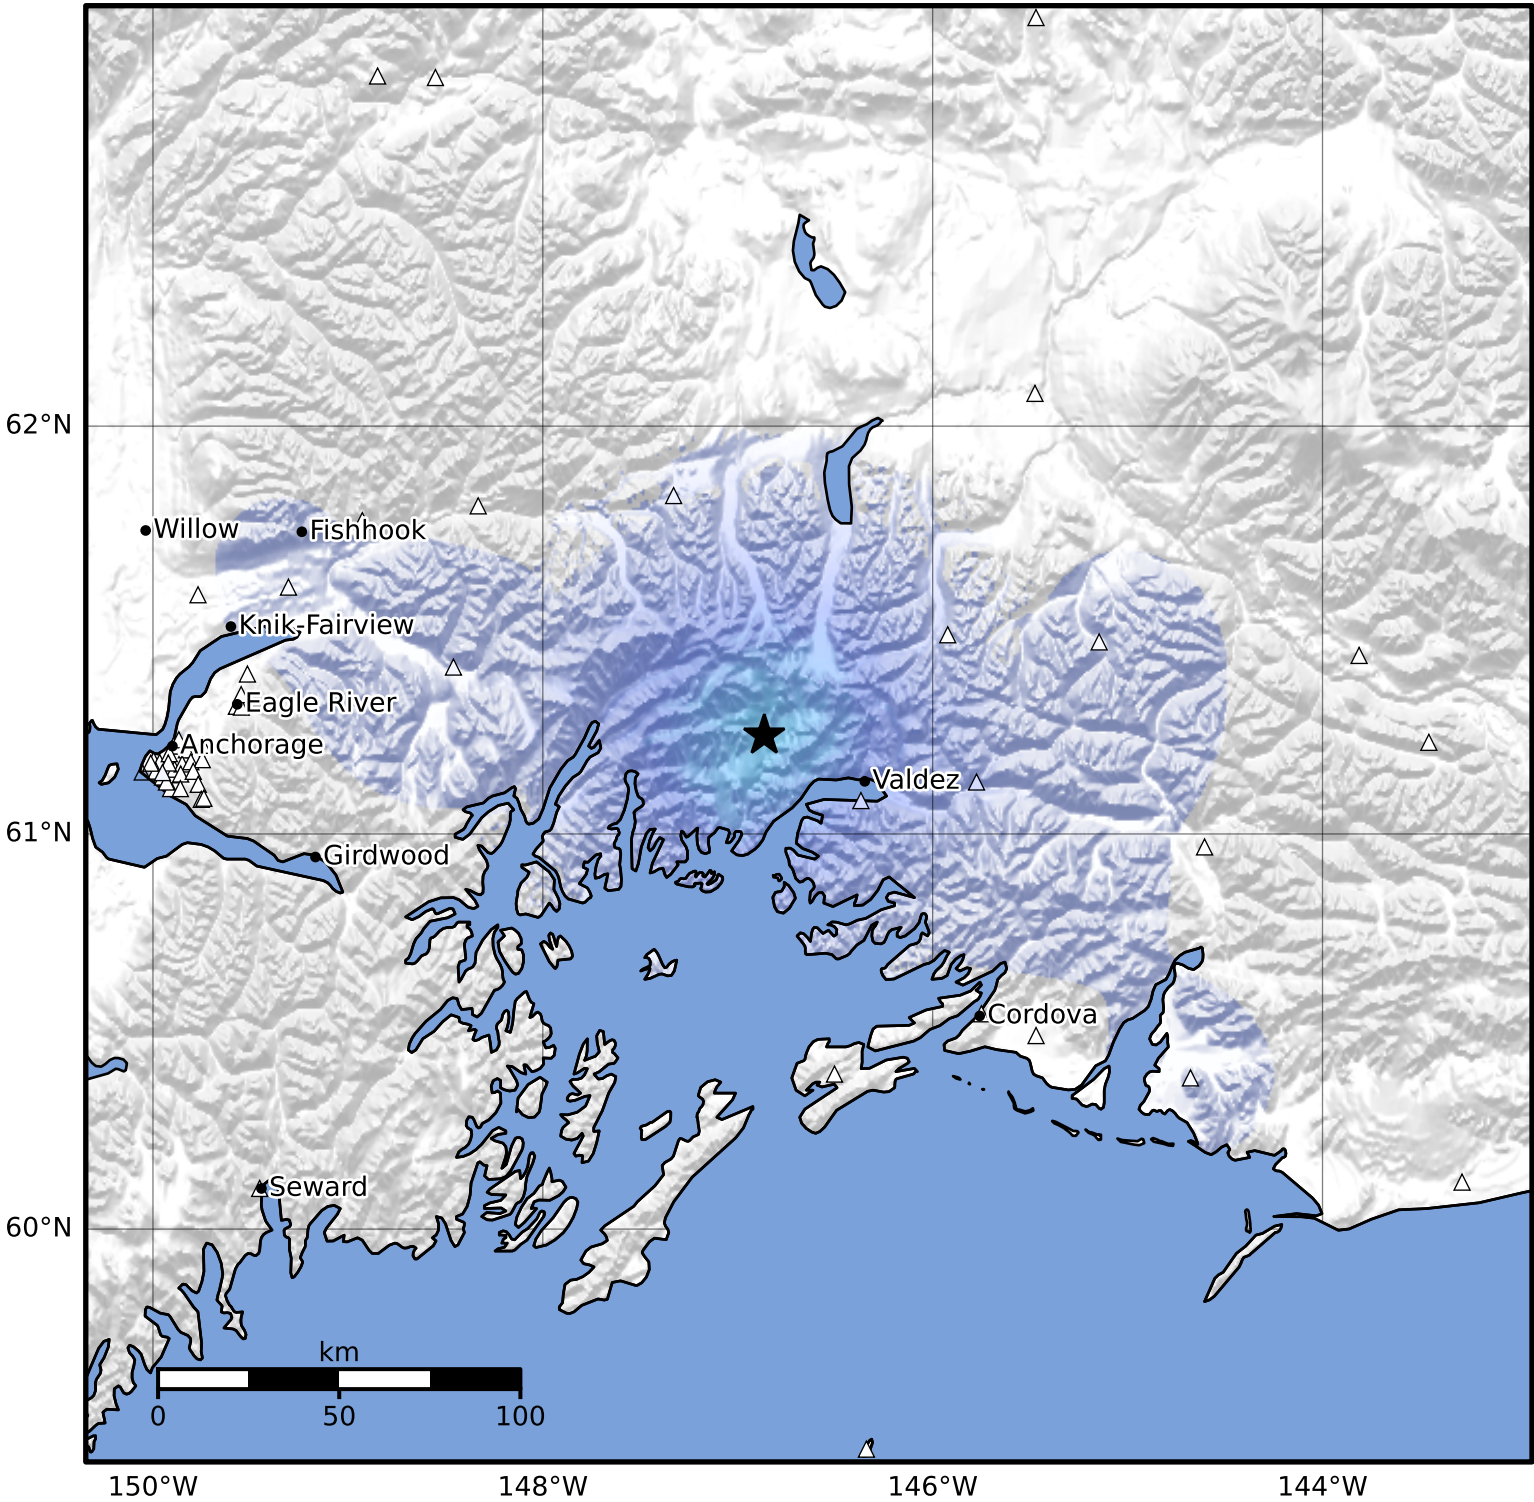

Macroseismic Intensity Map Alaska Earthquake Center
 ShakeMap: 31 km (19 miles) WNW of Valdez
 Jun 07, 2024 04:35:24 UTC M3.6 N61.24 W146.86 Depth: 19.8km ID:ak0247b11gwk

SHAKING	Not felt	Weak	Light	Moderate	Strong	Very strong	Severe	Violent	Extreme
DAMAGE	None	None	None	Very light	Light	Moderate	Moderate/heavy	Heavy	Very heavy
PGA(%g)	<0.0464	0.297	2.76	6.2	11.5	21.5	40.1	74.7	>139
PGV(cm/s)	<0.0215	0.135	1.41	4.65	9.64	20	41.4	85.8	>178
INTENSITY	I	II-III	IV	V	VI	VII	VIII	IX	X+

Scale based on Worden et al. (2012)

Version 1: Processed 2024-06-07T04:45:18Z

△ Seismic Instrument ○ Reported Intensity

★ Epicenter