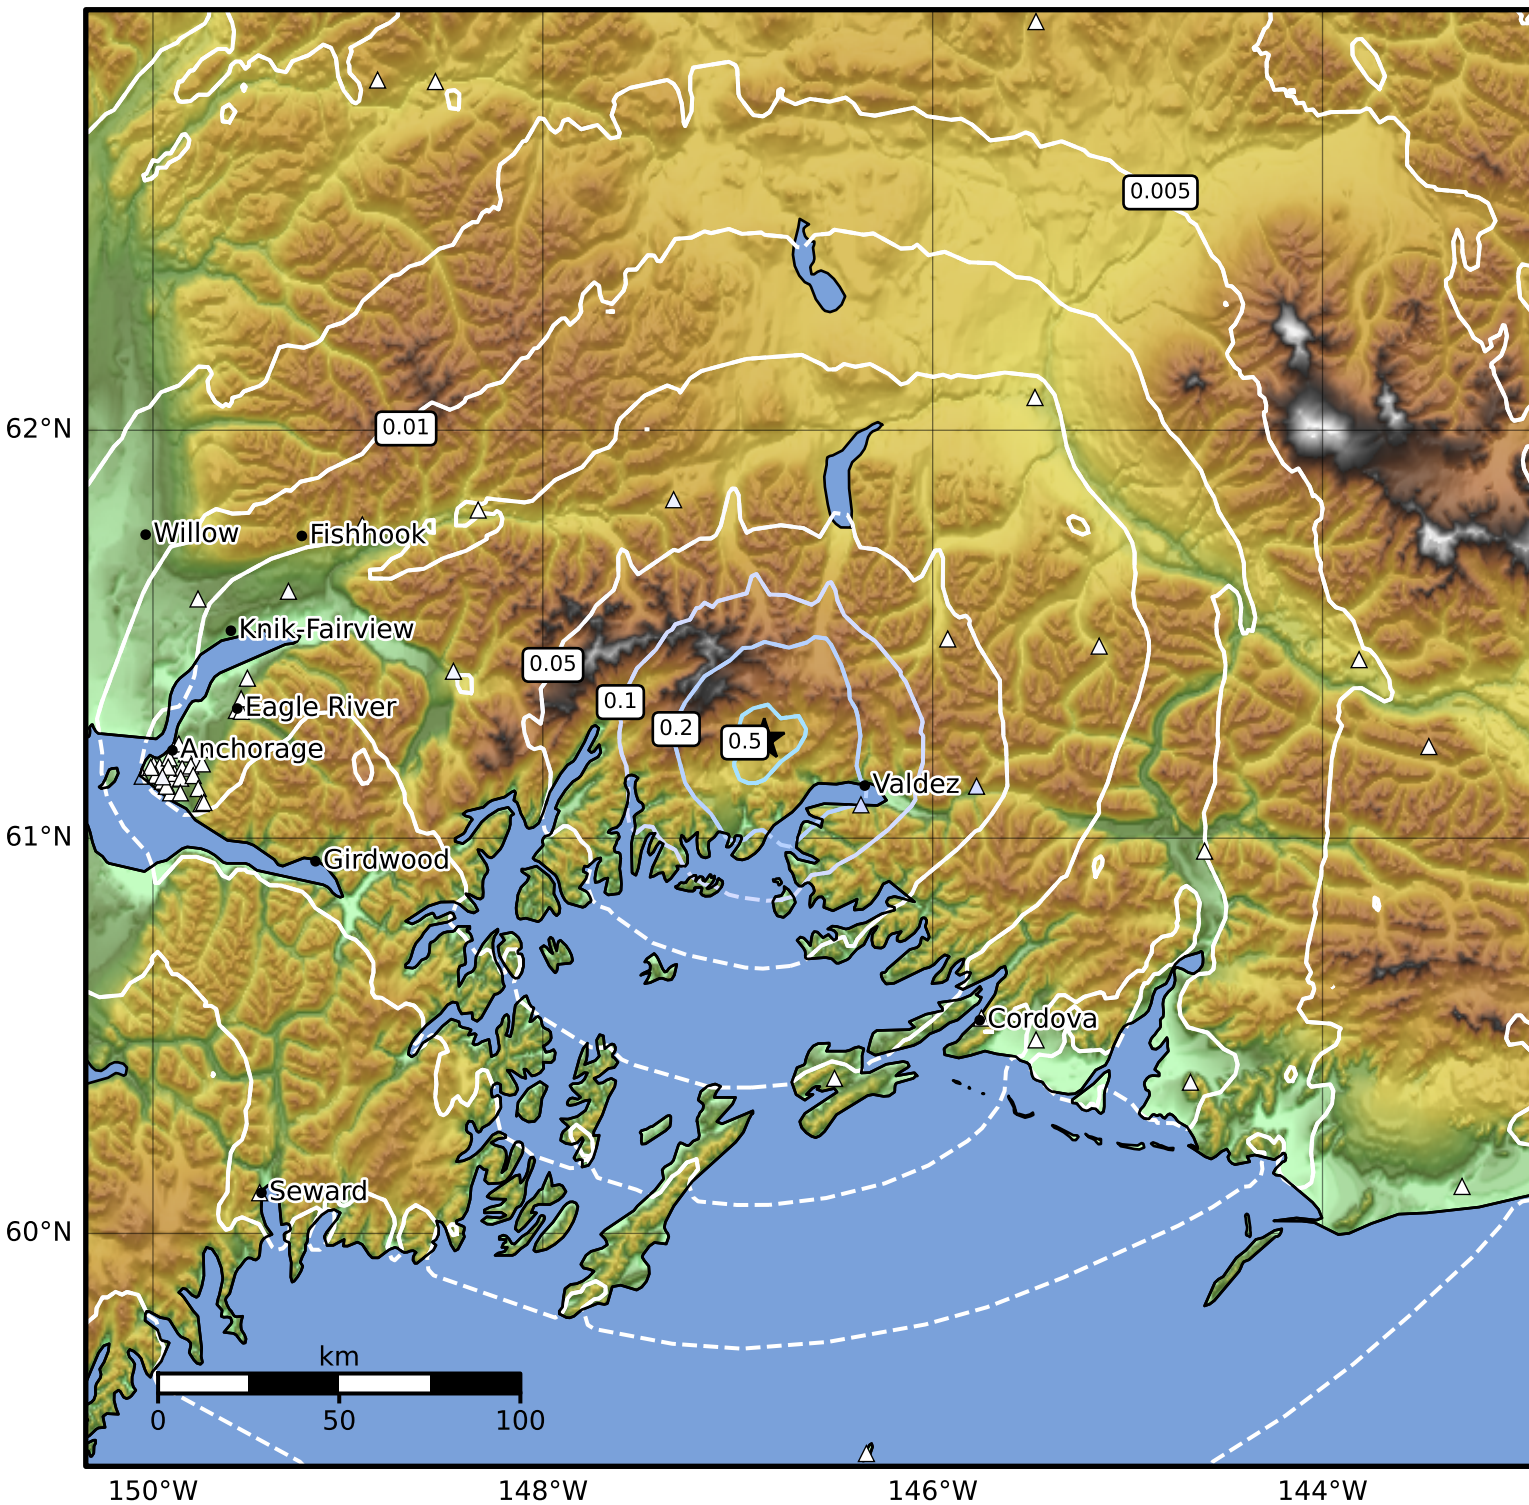

Peak Ground Acceleration Map Alaska Earthquake Center
 ShakeMap: 31 km (19 miles) WNW of Valdez
 Jun 07, 2024 04:35:24 UTC M3.6 N61.24 W146.86 Depth: 19.8km ID:ak0247b11gwk

PGA (%g)	0.1	0.2	0.5	1	2	5	10	20	50	100	200
----------	-----	-----	-----	---	---	---	----	----	----	-----	-----

Scale based on Worden et al. (2012)

Version 1: Processed 2024-06-07T04:45:18Z

△ Seismic Instrument ○ Reported Intensity

★ Epicenter