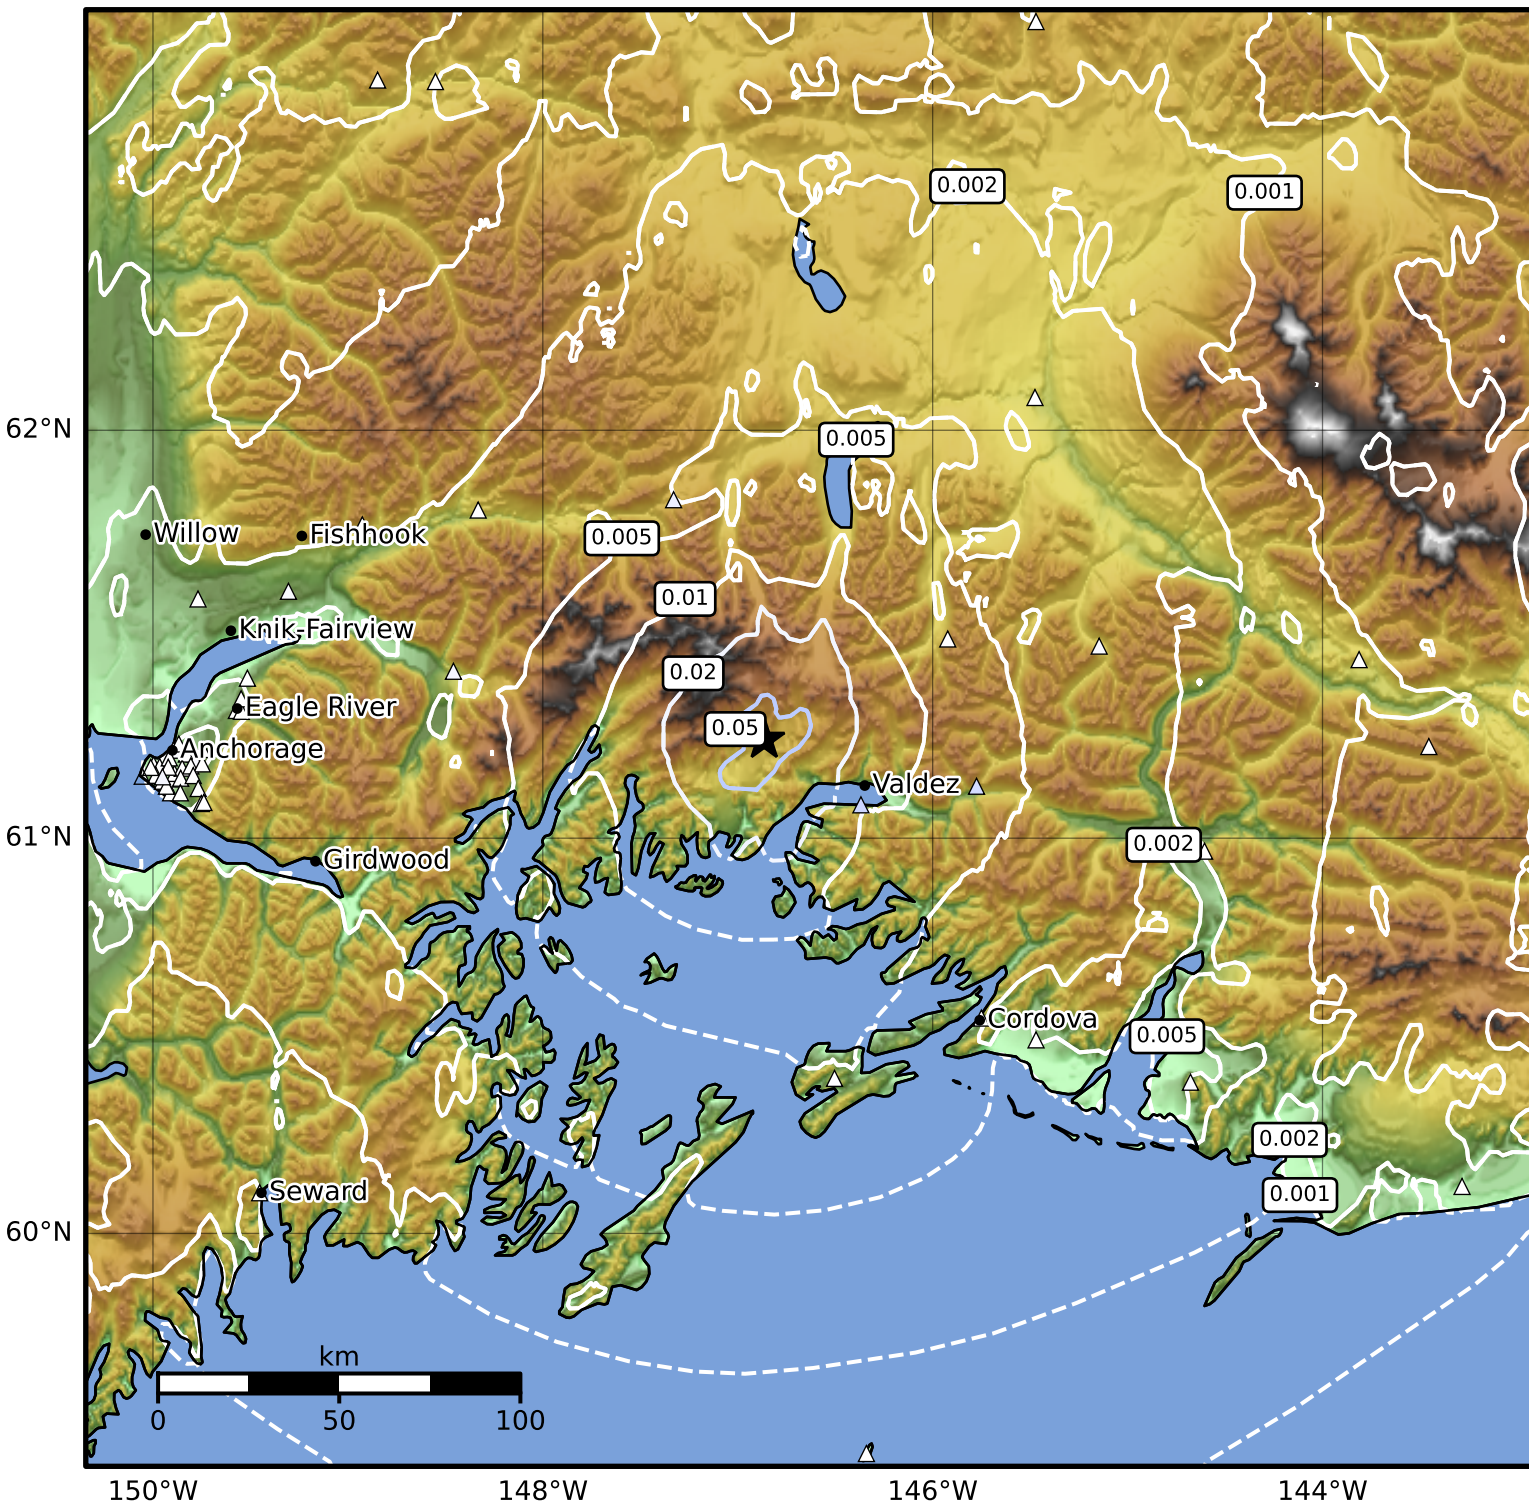

1.0 Second Peak Spectral Acceleration Map Alaska Earthquake Center
 ShakeMap: 31 km (19 miles) WNW of Valdez
 Jun 07, 2024 04:35:24 UTC M3.6 N61.24 W146.86 Depth: 19.8km ID:ak0247b11gwk

SA(1.0) (%g)	0.1	0.2	0.5	1	2	5	10	20	50	100	200
--------------	-----	-----	-----	---	---	---	----	----	----	-----	-----

Scale based on Worden et al. (2012)

Version 1: Processed 2024-06-07T04:45:18Z

△ Seismic Instrument ○ Reported Intensity

★ Epicenter