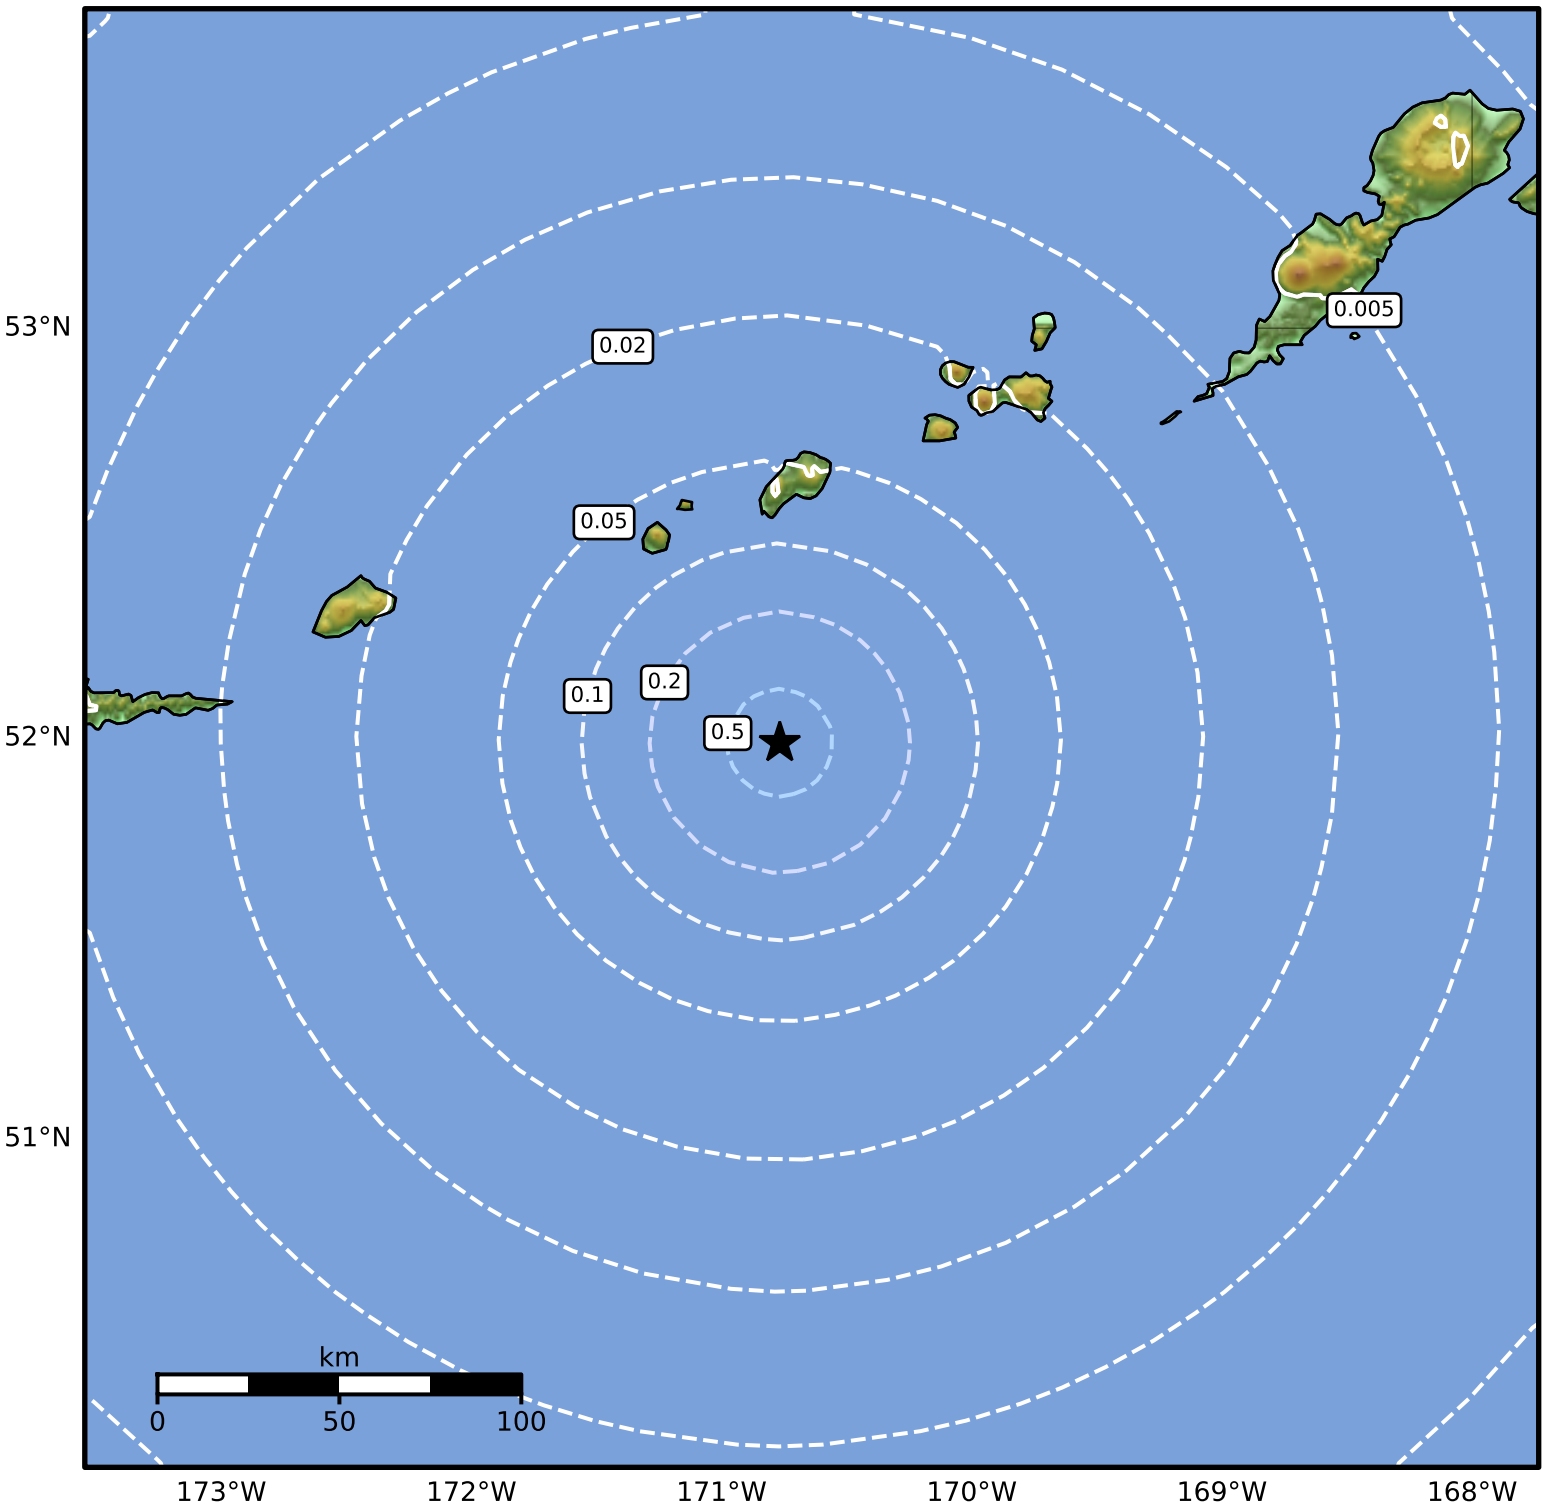

0.3 Second Peak Spectral Acceleration Map Alaska Earthquake Center  
 ShakeMap: 93 km (58 miles) ESE of Amukta Pass  
 Jun 07, 2024 14:49:49 UTC M3.7 N51.99 W170.77 Depth: 22.0km ID:ak0247b72uzl

SA(0.3) (%g)	0.1	0.2	0.5	1	2	5	10	20	50	100	200
--------------	-----	-----	-----	---	---	---	----	----	----	-----	-----

Scale based on Worden et al. (2012)

Version 2: Processed 2024-06-07T17:11:10Z

△ Seismic Instrument    ○ Reported Intensity

★ Epicenter