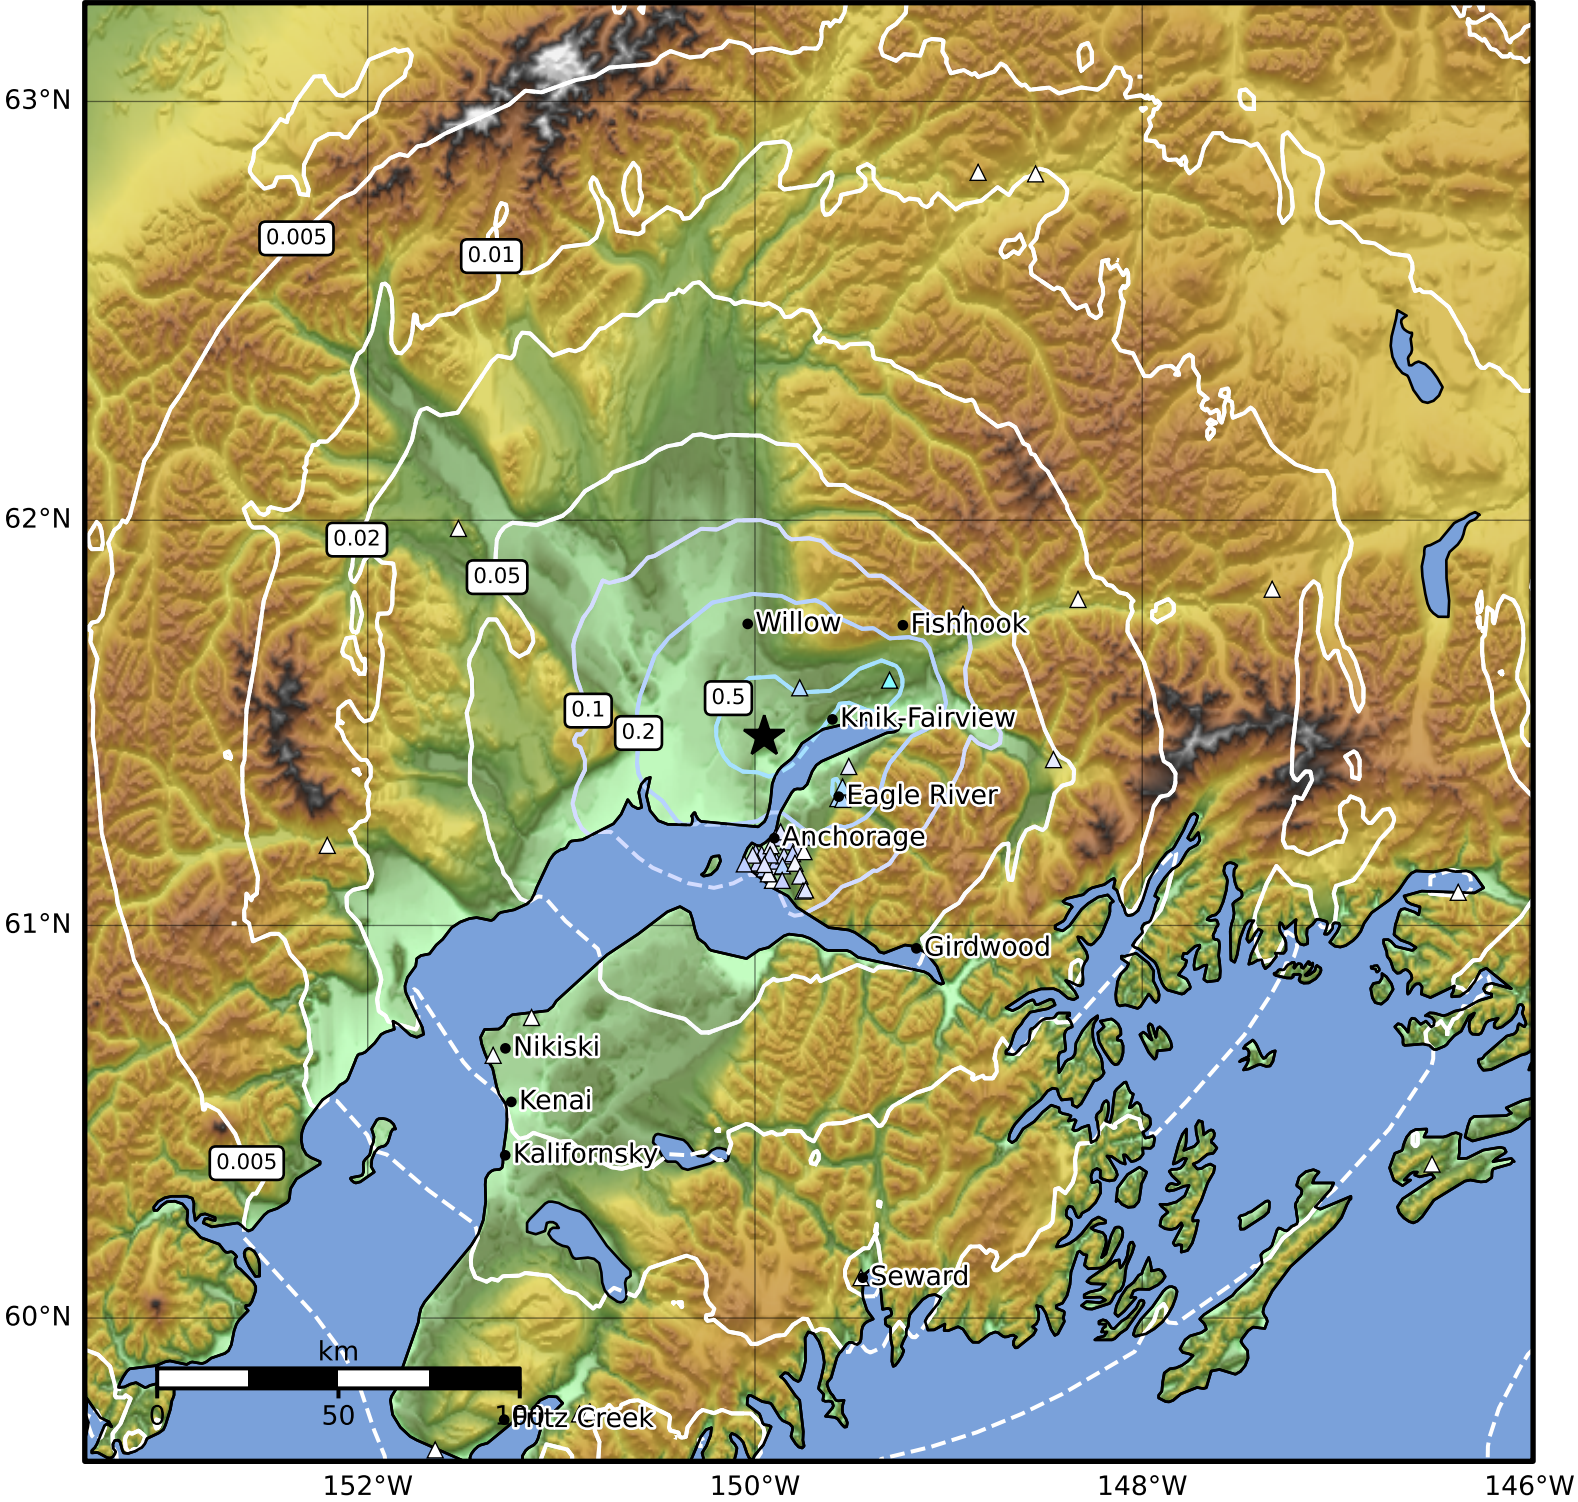

Peak Ground Acceleration Map Alaska Earthquake Center  
 ShakeMap: 26 km (16 miles) NNW of Elmendorf AFB  
 Jun 07, 2024 23:39:31 UTC M3.7 N61.47 W149.95 Depth: 22.7km ID:ak0247bcdktz

PGA (%g)	0.1	0.2	0.5	1	2	5	10	20	50	100	200
----------	-----	-----	-----	---	---	---	----	----	----	-----	-----

Scale based on Worden et al. (2012)

Version 1: Processed 2024-06-07T23:48:35Z

△ Seismic Instrument ○ Reported Intensity

★ Epicenter