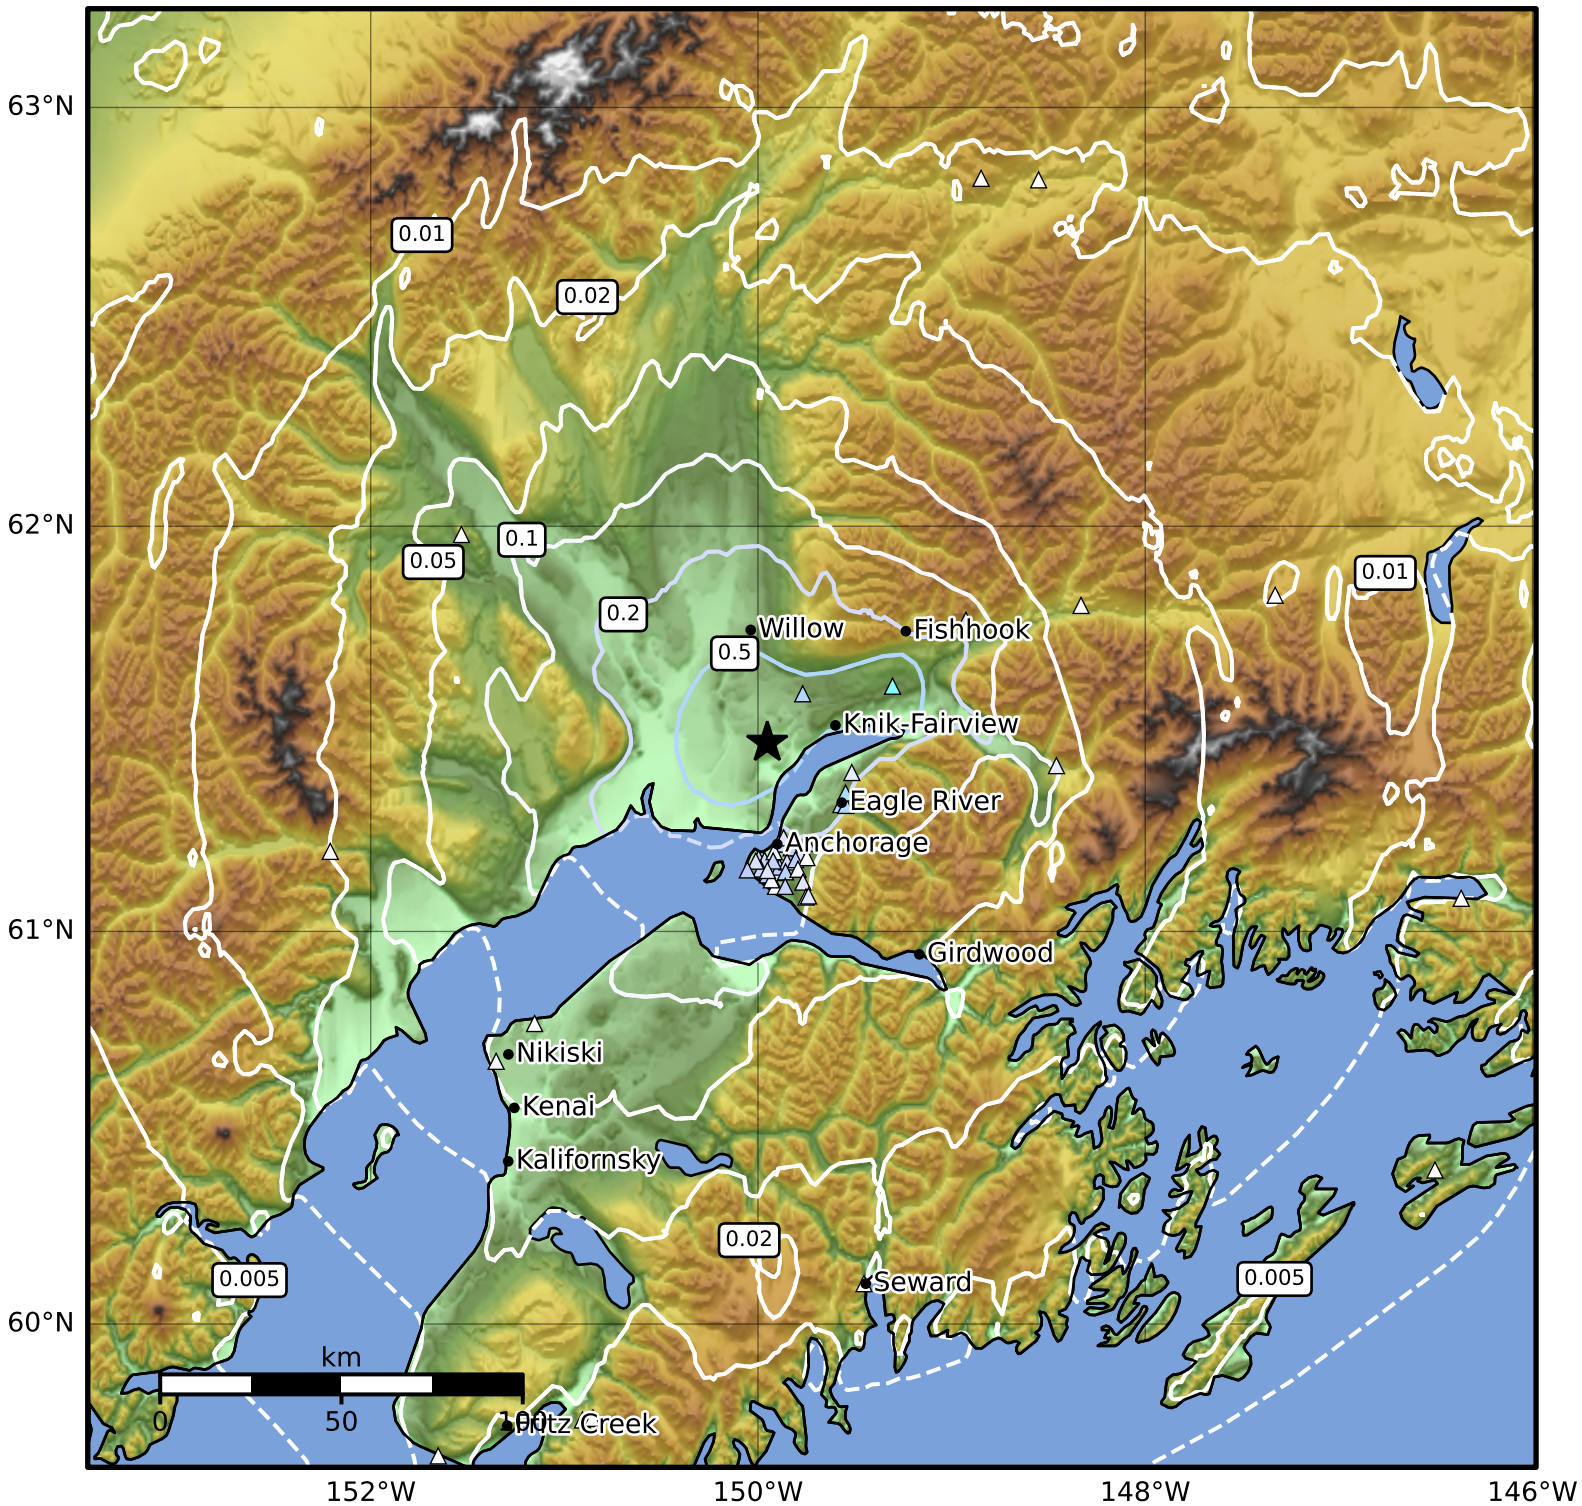

0.3 Second Peak Spectral Acceleration Map Alaska Earthquake Center  
 ShakeMap: 26 km (16 miles) NNW of Elmendorf AFB  
 Jun 07, 2024 23:39:31 UTC M3.7 N61.47 W149.95 Depth: 22.7km ID:ak0247bcdktz

| SA(0.3) (%g) | 0.1 | 0.2 | 0.5 | 1 | 2 | 5 | 10 | 20 | 50 | 100 | 200 |
|--------------|-----|-----|-----|---|---|---|----|----|----|-----|-----|
|--------------|-----|-----|-----|---|---|---|----|----|----|-----|-----|

Scale based on Worden et al. (2012)

△ Seismic Instrument ○ Reported Intensity

★ Epicenter

Version 1: Processed 2024-06-07T23:48:35Z