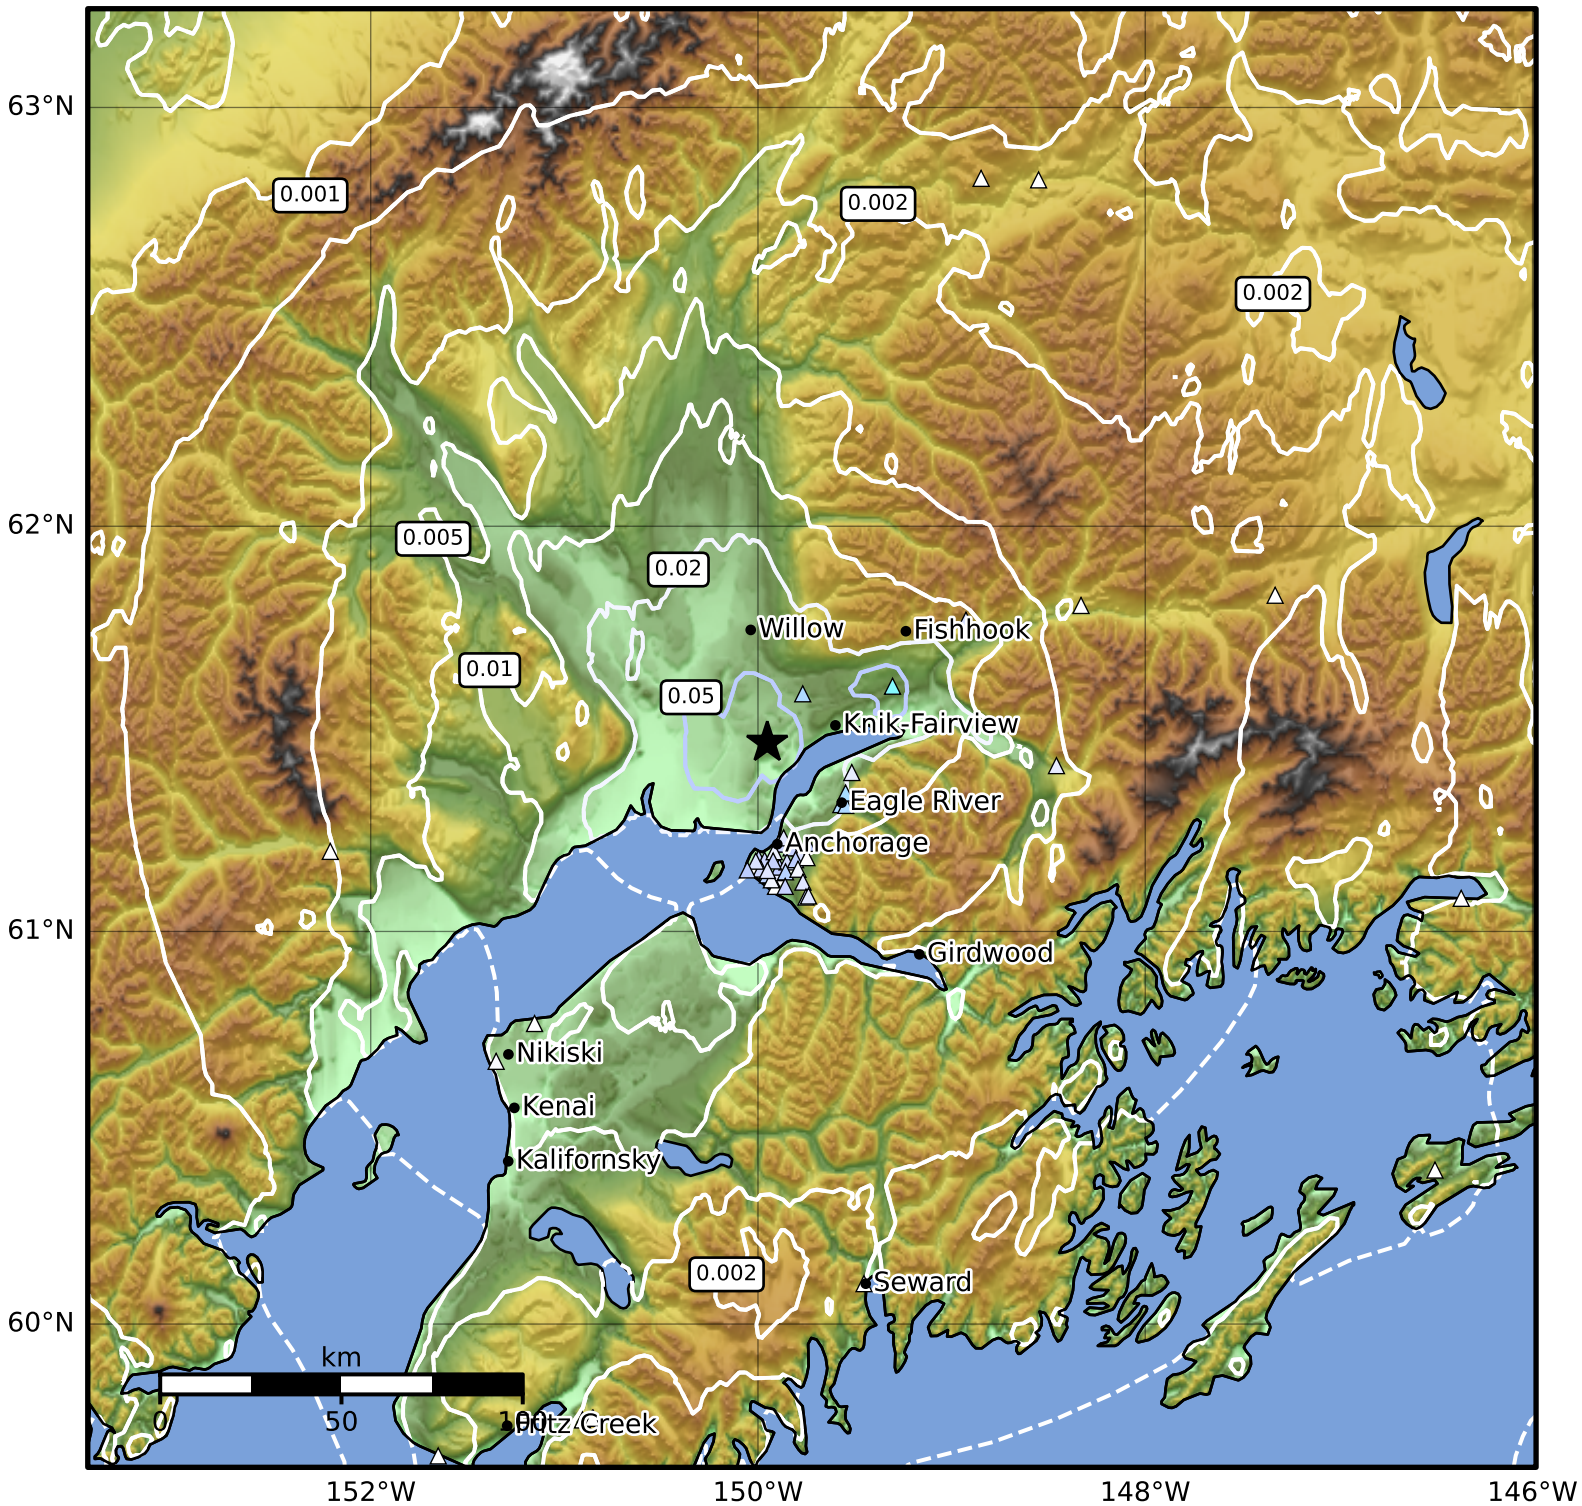

1.0 Second Peak Spectral Acceleration Map Alaska Earthquake Center
 ShakeMap: 26 km (16 miles) NNW of Elmendorf AFB
 Jun 07, 2024 23:39:31 UTC M3.7 N61.47 W149.95 Depth: 22.7km ID:ak0247bcdktz

SA(1.0) (%g)	0.1	0.2	0.5	1	2	5	10	20	50	100	200
--------------	-----	-----	-----	---	---	---	----	----	----	-----	-----

Scale based on Worden et al. (2012)

Version 1: Processed 2024-06-07T23:48:35Z

△ Seismic Instrument ○ Reported Intensity

★ Epicenter