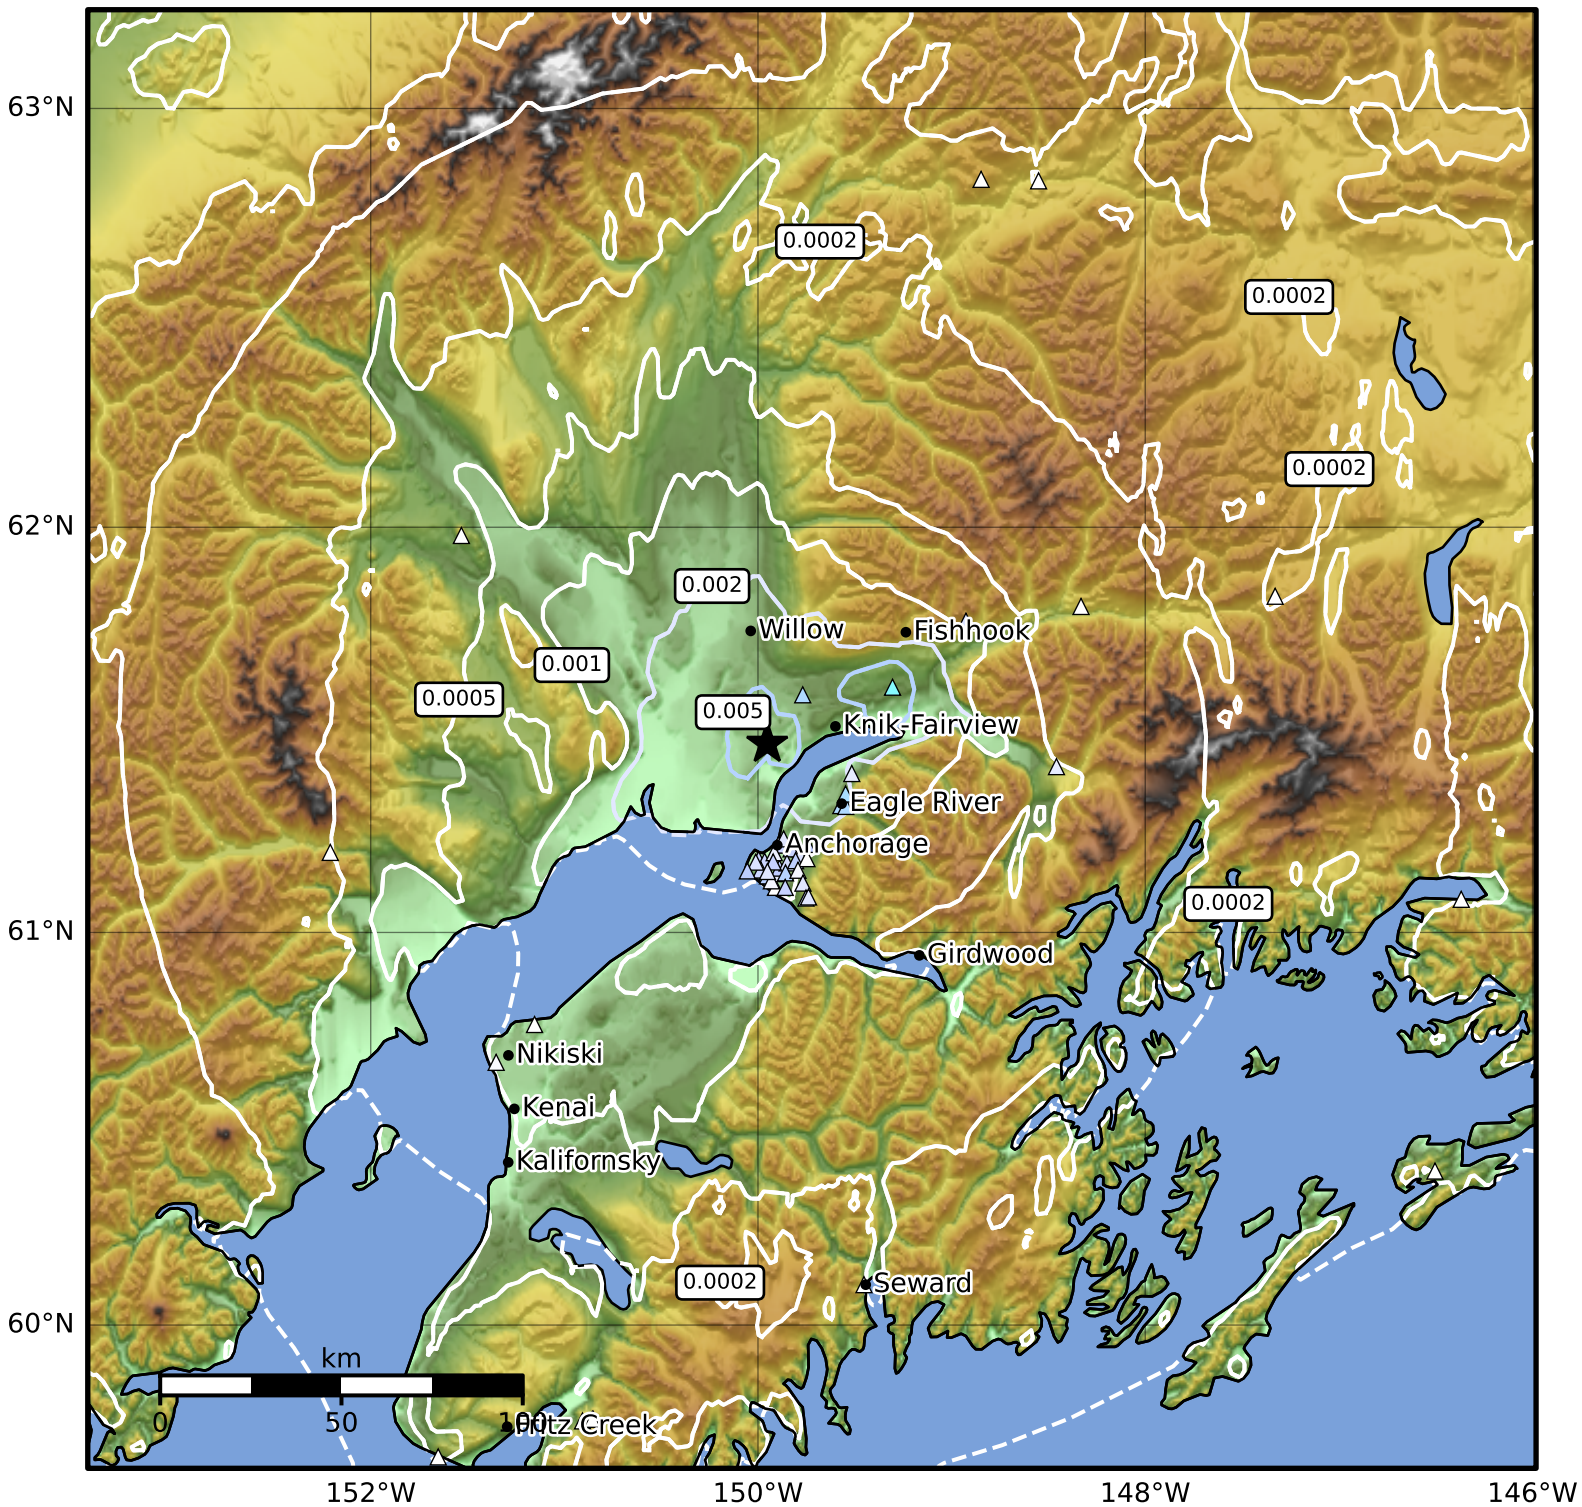

3.0 Second Peak Spectral Acceleration Map Alaska Earthquake Center  
 ShakeMap: 26 km (16 miles) NNW of Elmendorf AFB  
 Jun 07, 2024 23:39:31 UTC M3.7 N61.47 W149.95 Depth: 22.7km ID:ak0247bcdktz

Scale based on Worden et al. (2012)

△ Seismic Instrument ○ Reported Intensity

★ Epicenter

Version 1: Processed 2024-06-07T23:48:35Z