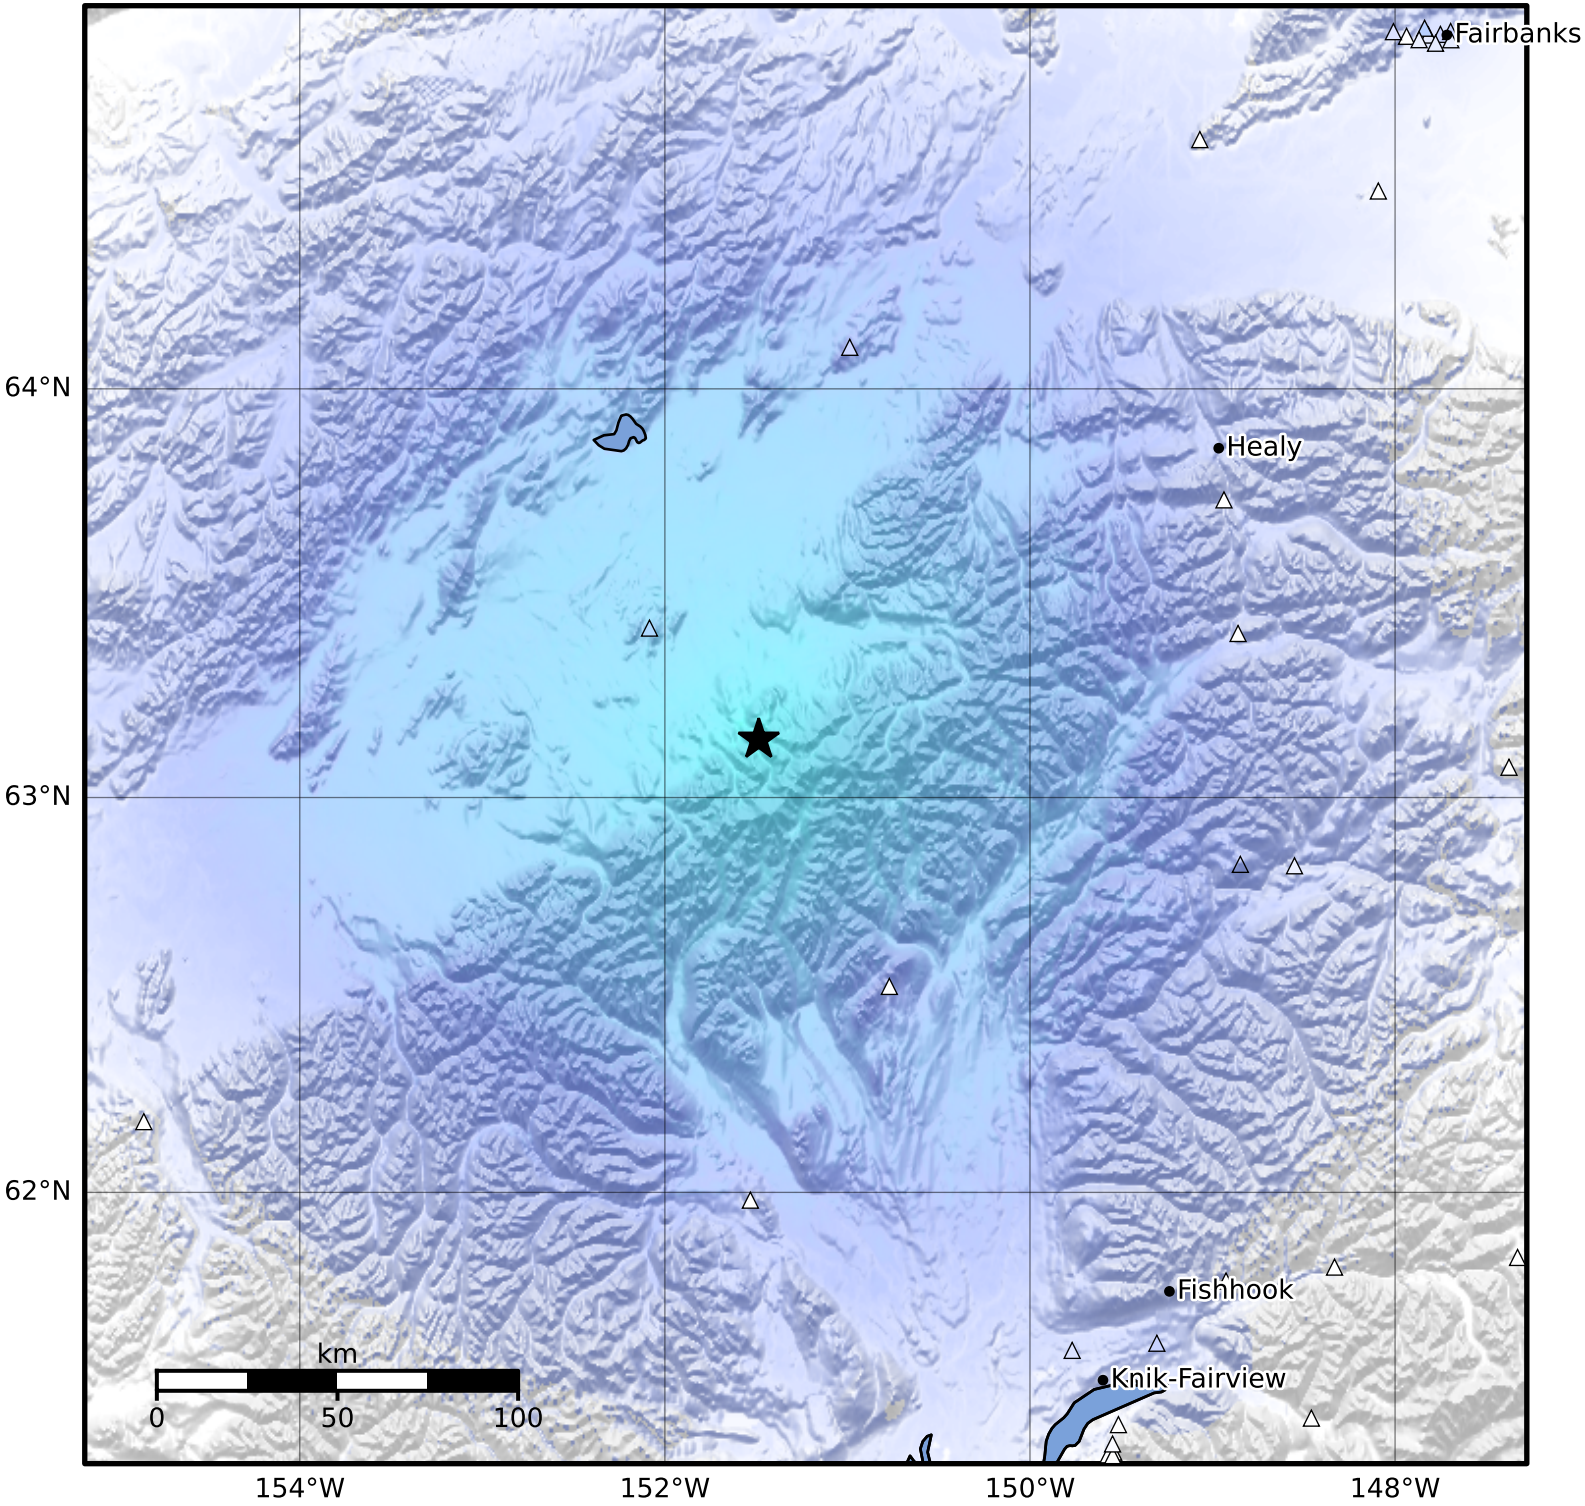

Macroseismic Intensity Map Alaska Earthquake Center
 ShakeMap: 50 km (31 miles) SSW of Kantishna
 Jun 08, 2024 10:08:06 UTC M4.4 N63.14 W151.49 Depth: 14.5km ID:ak0247crzl8l

SHAKING	Not felt	Weak	Light	Moderate	Strong	Very strong	Severe	Violent	Extreme
DAMAGE	None	None	None	Very light	Light	Moderate	Moderate/heavy	Heavy	Very heavy
PGA(%g)	<0.0464	0.297	2.76	6.2	11.5	21.5	40.1	74.7	>139
PGV(cm/s)	<0.0215	0.135	1.41	4.65	9.64	20	41.4	85.8	>178
INTENSITY	I	II-III	IV	V	VI	VII	VIII	IX	X+

Scale based on Worden et al. (2012) Version 2: Processed 2024-06-08T10:51:50Z
 △ Seismic Instrument ○ Reported Intensity ★ Epicenter