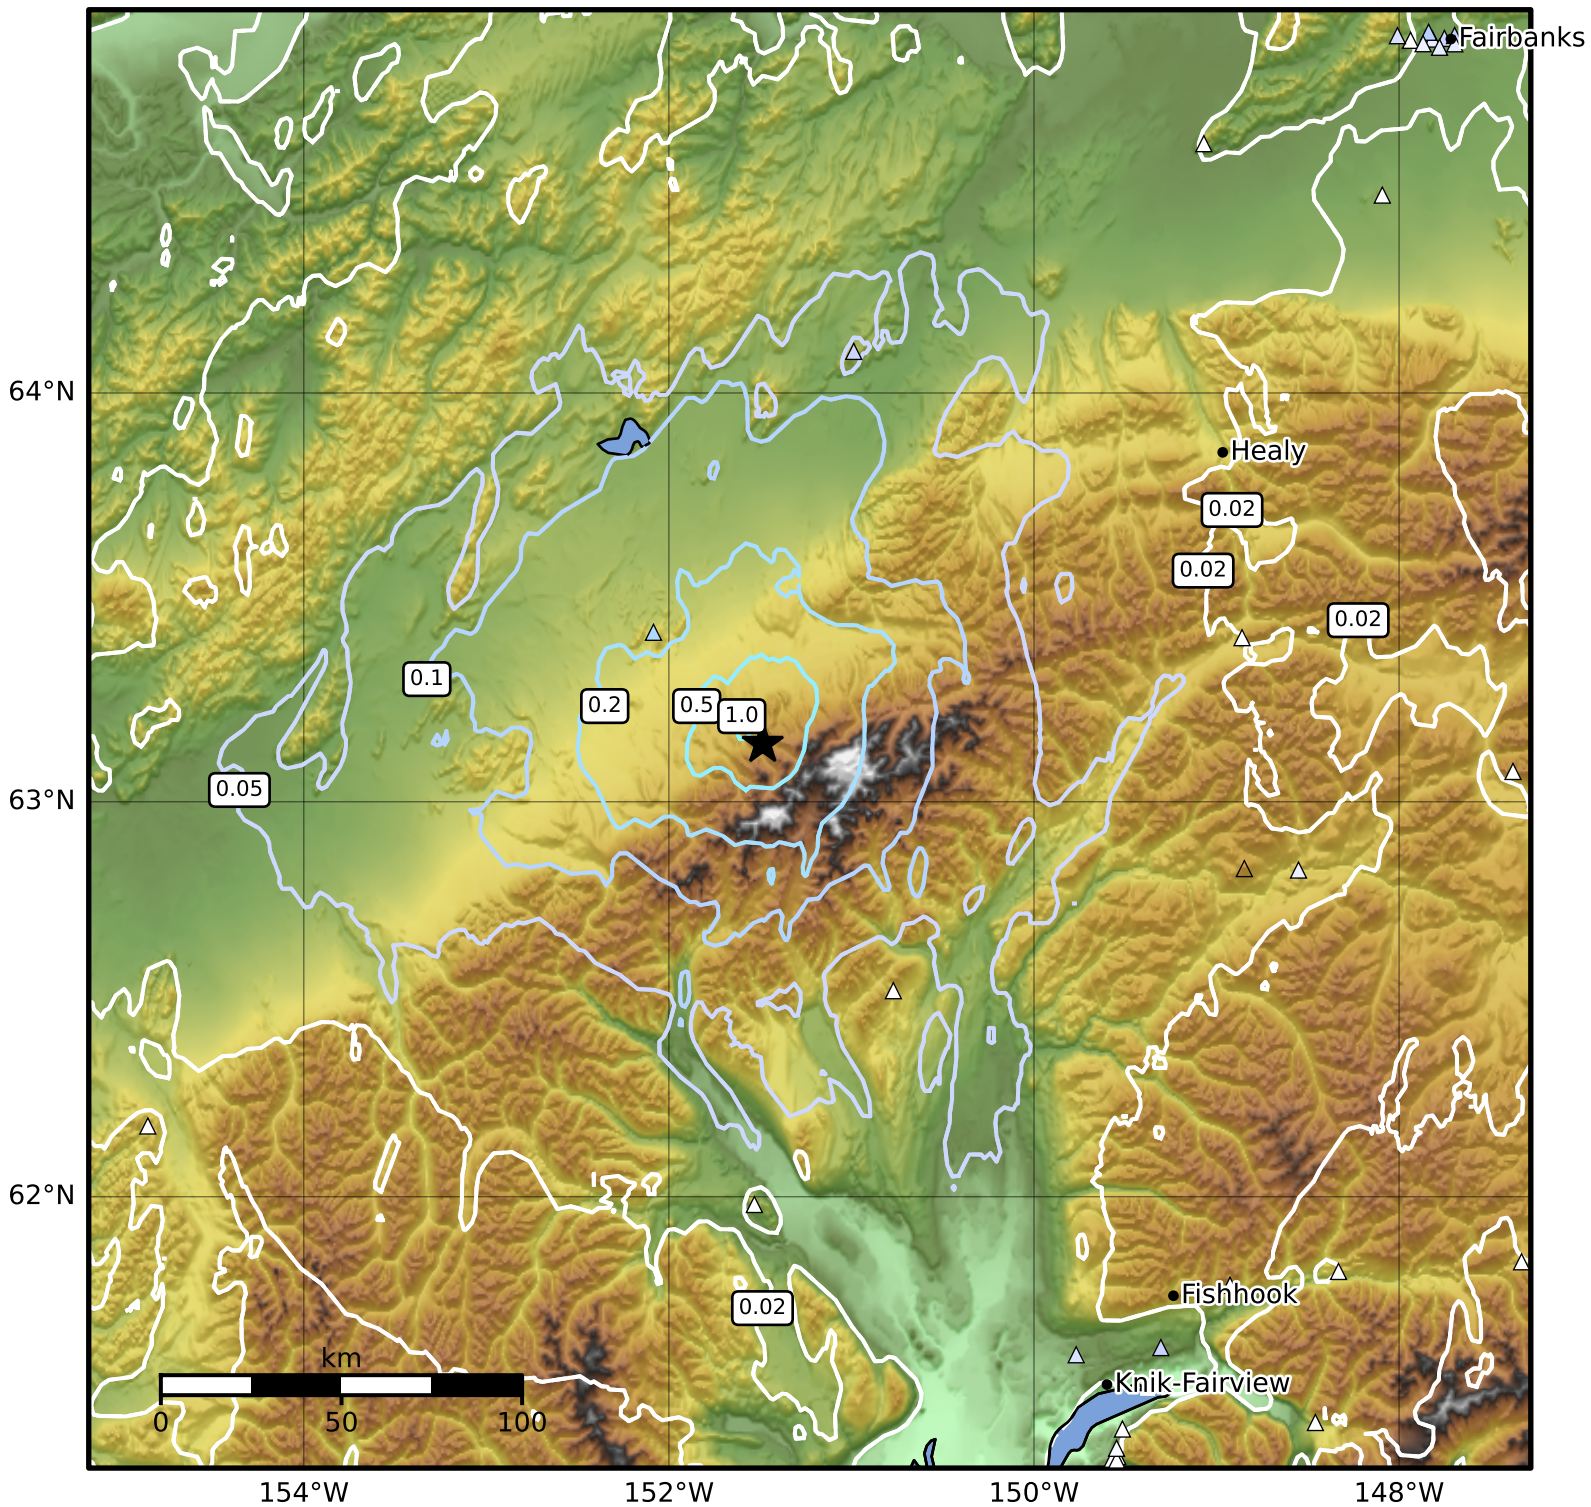

Peak Ground Velocity Map Alaska Earthquake Center  
ShakeMap: 50 km (31 miles) SSW of Kantishna  
Jun 08, 2024 10:08:06 UTC M4.4 N63.14 W151.49 Depth: 14.5km ID:ak0247crzl8l

Scale based on Worden et al. (2012)

Version 2: Processed 2024-06-08T10:51:50Z

△ Seismic Instrument ○ Reported Intensity

★ Epicenter