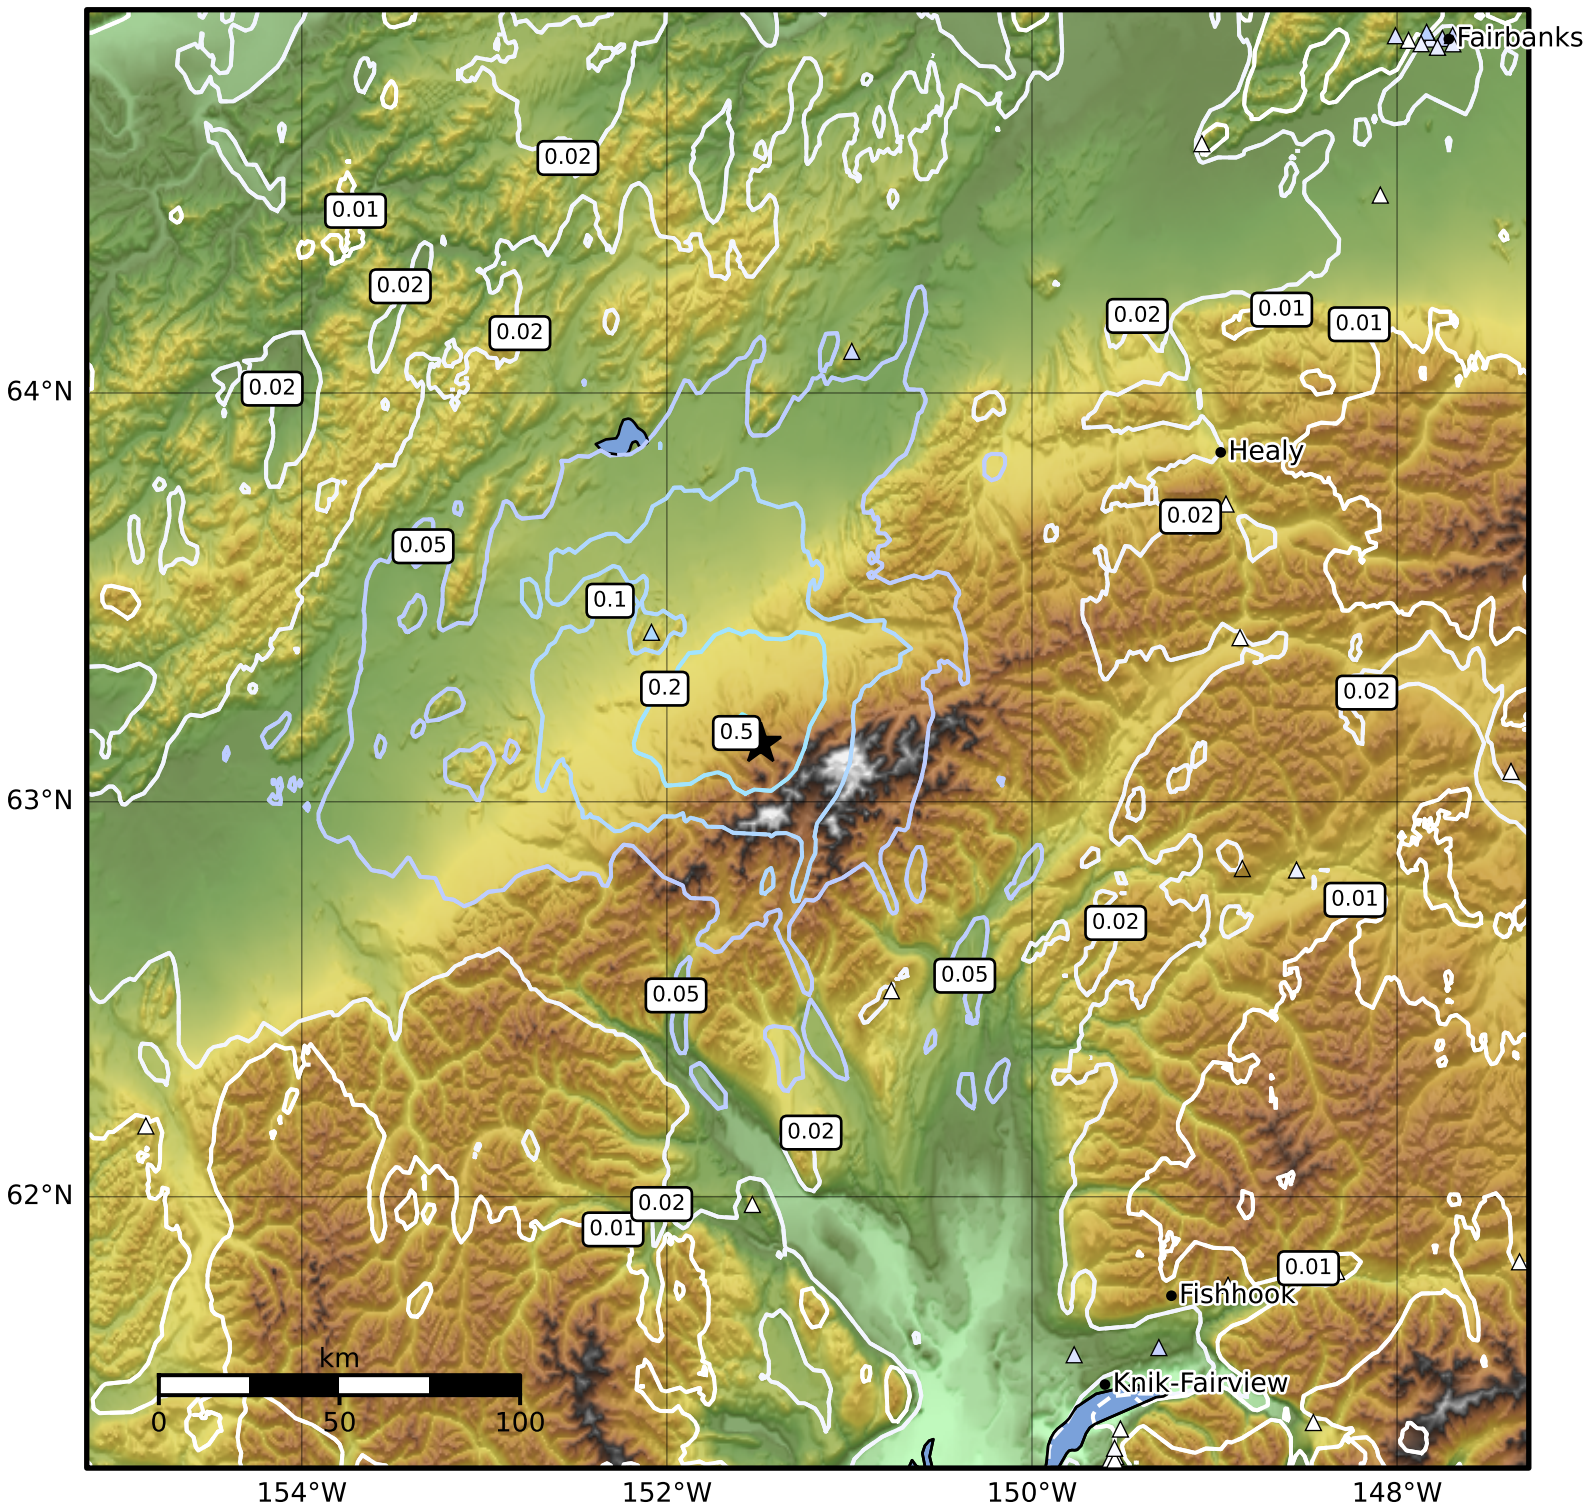

1.0 Second Peak Spectral Acceleration Map Alaska Earthquake Center
 ShakeMap: 50 km (31 miles) SSW of Kantishna
 Jun 08, 2024 10:08:06 UTC M4.4 N63.14 W151.49 Depth: 14.5km ID:ak0247crzl8l

SA(1.0) (%g)	0.1	0.2	0.5	1	2	5	10	20	50	100	200
--------------	-----	-----	-----	---	---	---	----	----	----	-----	-----

Scale based on Worden et al. (2012)

Version 2: Processed 2024-06-08T10:51:50Z

△ Seismic Instrument ○ Reported Intensity

★ Epicenter