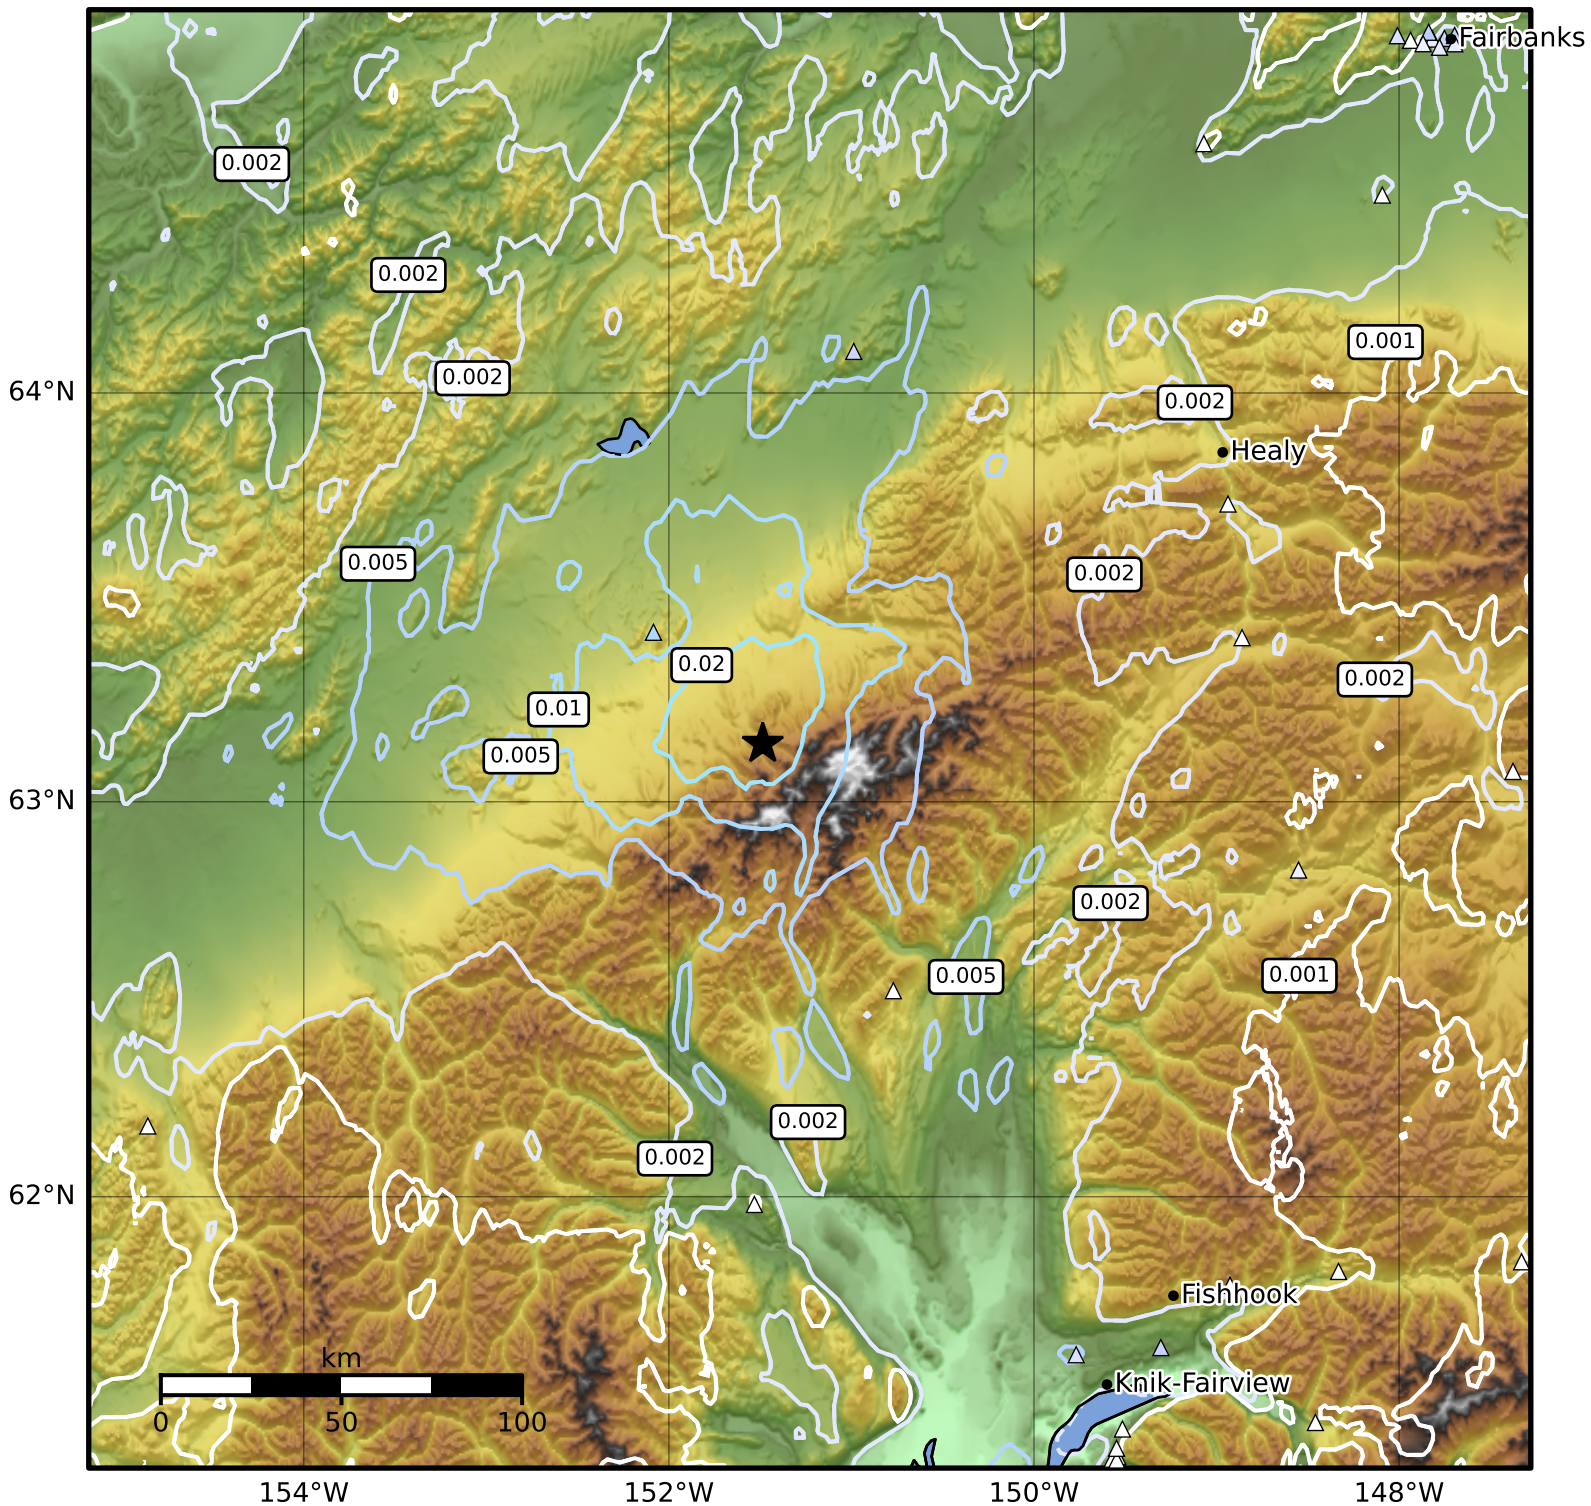

3.0 Second Peak Spectral Acceleration Map Alaska Earthquake Center
 ShakeMap: 50 km (31 miles) SSW of Kantishna
 Jun 08, 2024 10:08:06 UTC M4.4 N63.14 W151.49 Depth: 14.5km ID:ak0247crzl8l

Scale based on Worden et al. (2012)

Version 2: Processed 2024-06-08T10:51:50Z

△ Seismic Instrument ○ Reported Intensity

★ Epicenter