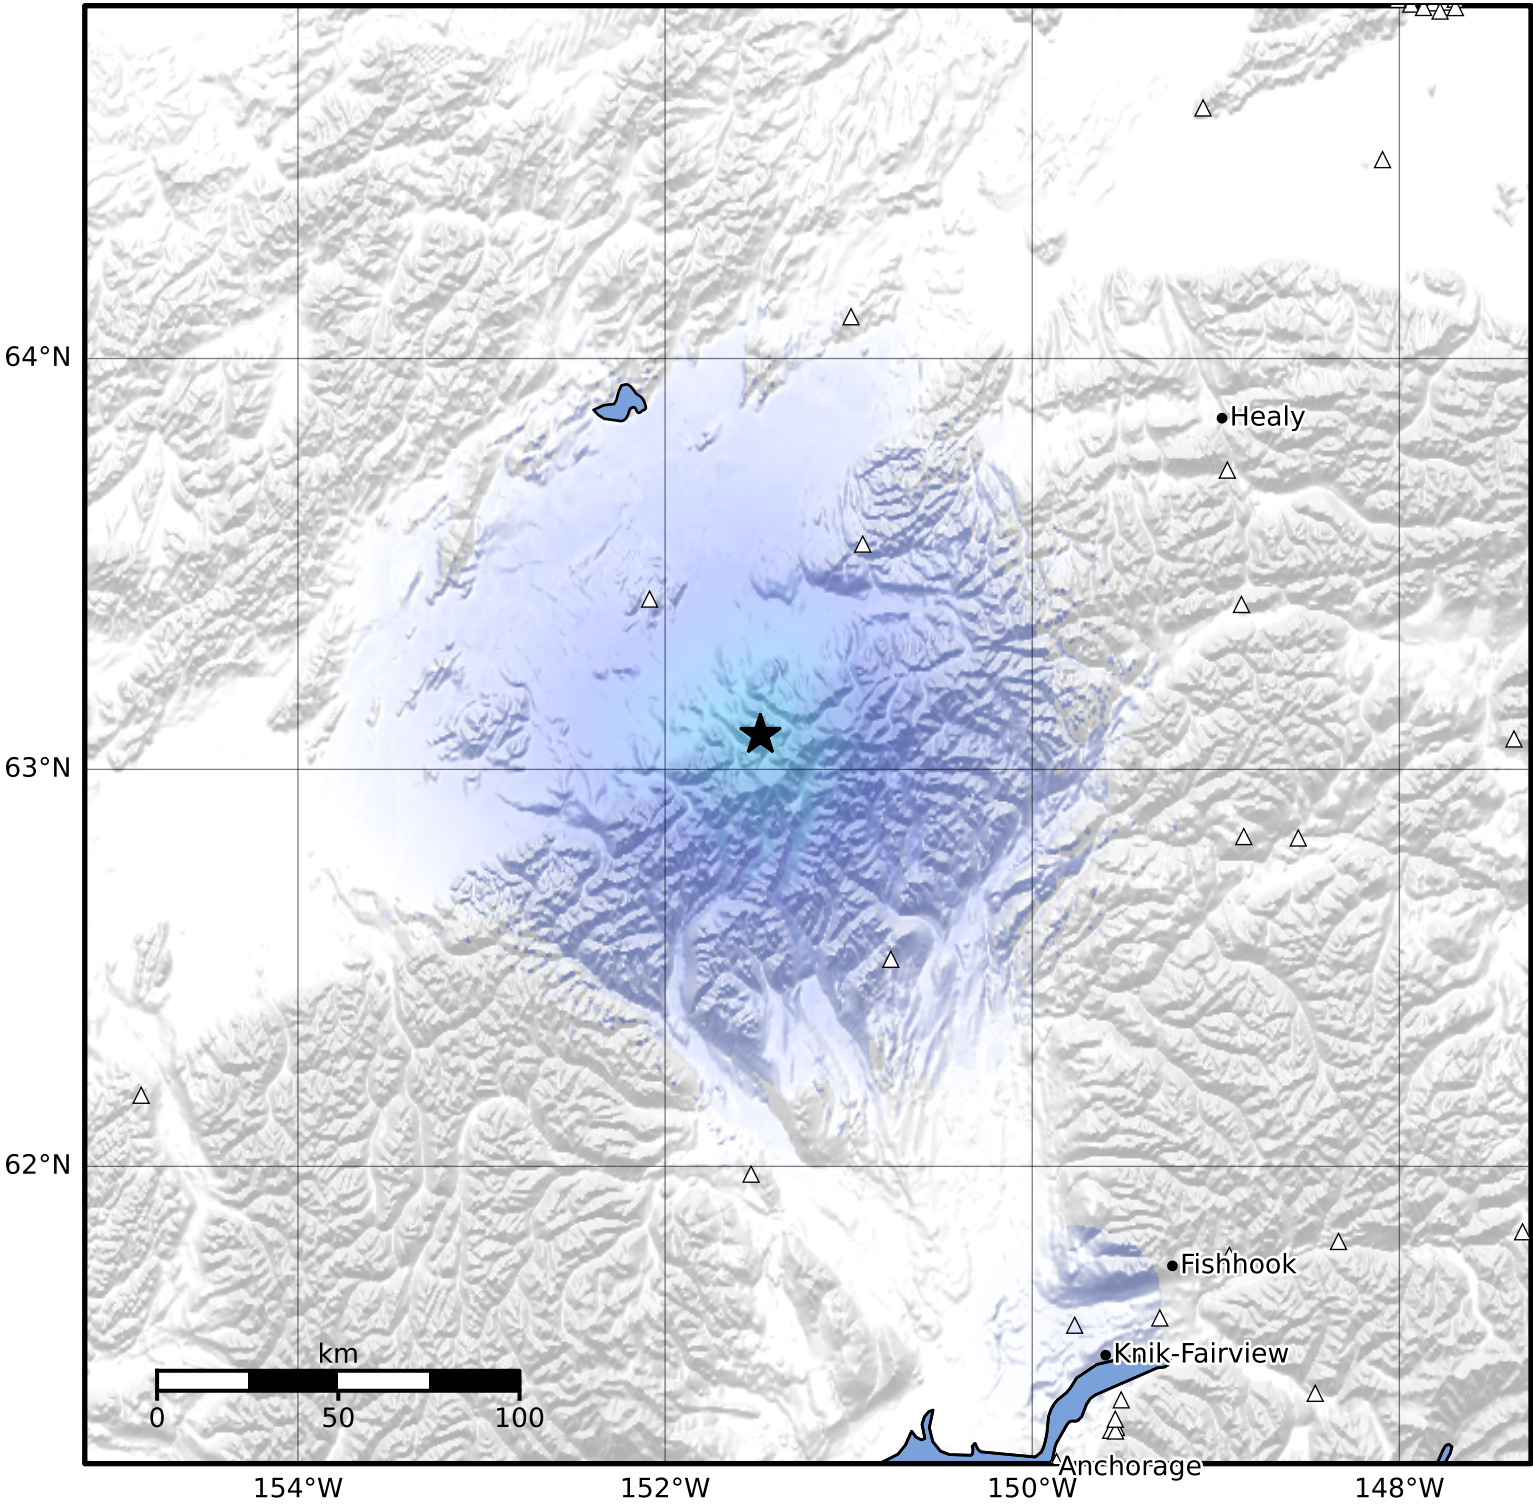

Macroseismic Intensity Map Alaska Earthquake Center
 ShakeMap: 55 km (34 miles) SSW of Kantishna
 Jun 08, 2024 10:12:55 UTC M3.6 N63.09 W151.48 Depth: 13.2km ID:ak0247cs0jz4

SHAKING	Not felt	Weak	Light	Moderate	Strong	Very strong	Severe	Violent	Extreme
DAMAGE	None	None	None	Very light	Light	Moderate	Moderate/heavy	Heavy	Very heavy
PGA(%g)	<0.0464	0.297	2.76	6.2	11.5	21.5	40.1	74.7	>139
PGV(cm/s)	<0.0215	0.135	1.41	4.65	9.64	20	41.4	85.8	>178
INTENSITY	I	II-III	IV	V	VI	VII	VIII	IX	X+

Scale based on Worden et al. (2012) Version 2: Processed 2024-06-08T17:51:55Z
 △ Seismic Instrument ○ Reported Intensity ★ Epicenter