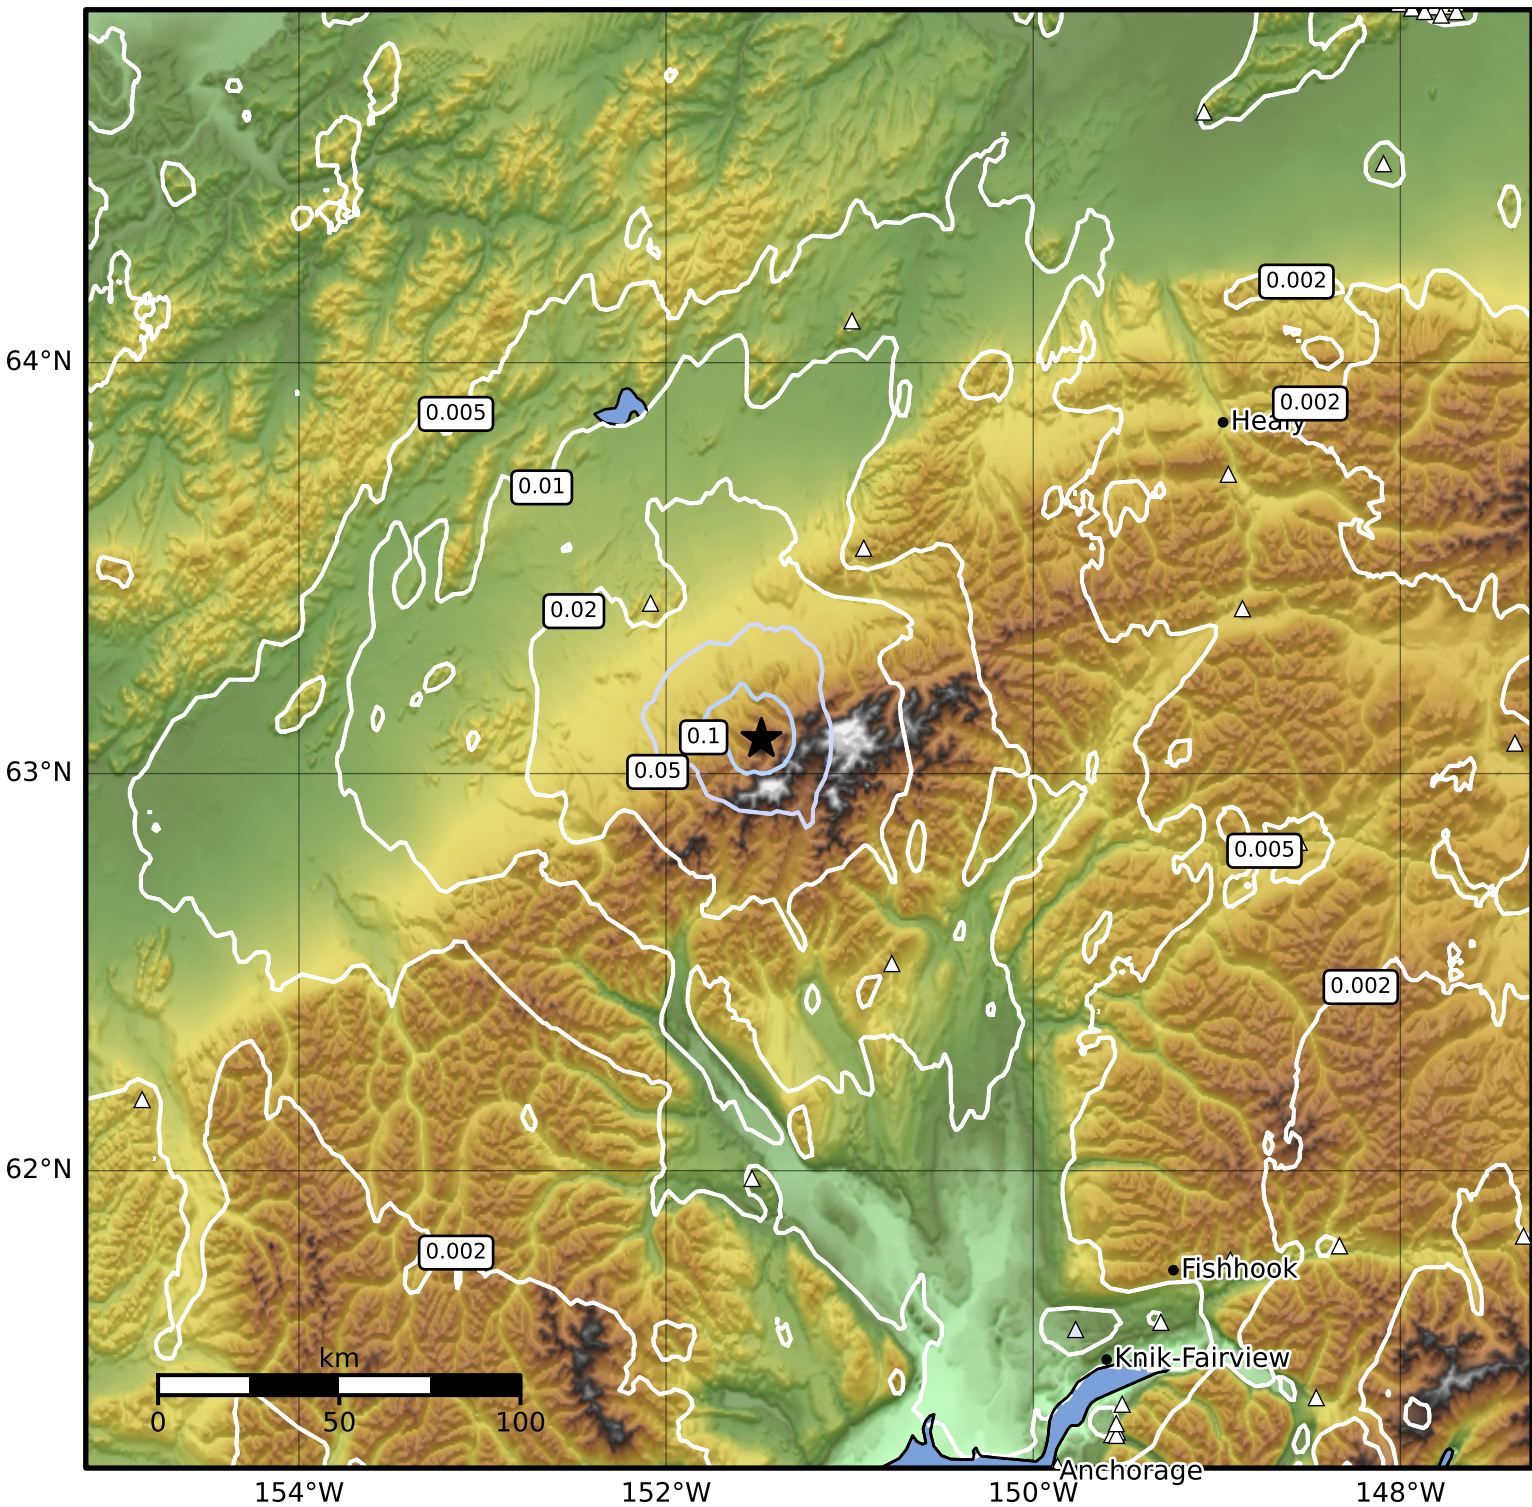

Peak Ground Velocity Map Alaska Earthquake Center
ShakeMap: 55 km (34 miles) SSW of Kantishna
Jun 08, 2024 10:12:55 UTC M3.6 N63.09 W151.48 Depth: 13.2km ID:ak0247cs0jz4

PGV (cm/s)	0.1	0.2	0.5	1	2	5	10	20	50	100	200
------------	-----	-----	-----	---	---	---	----	----	----	-----	-----

Scale based on Worden et al. (2012)

△ Seismic Instrument ○ Reported Intensity

★ Epicenter

Version 2: Processed 2024-06-08T17:51:55Z