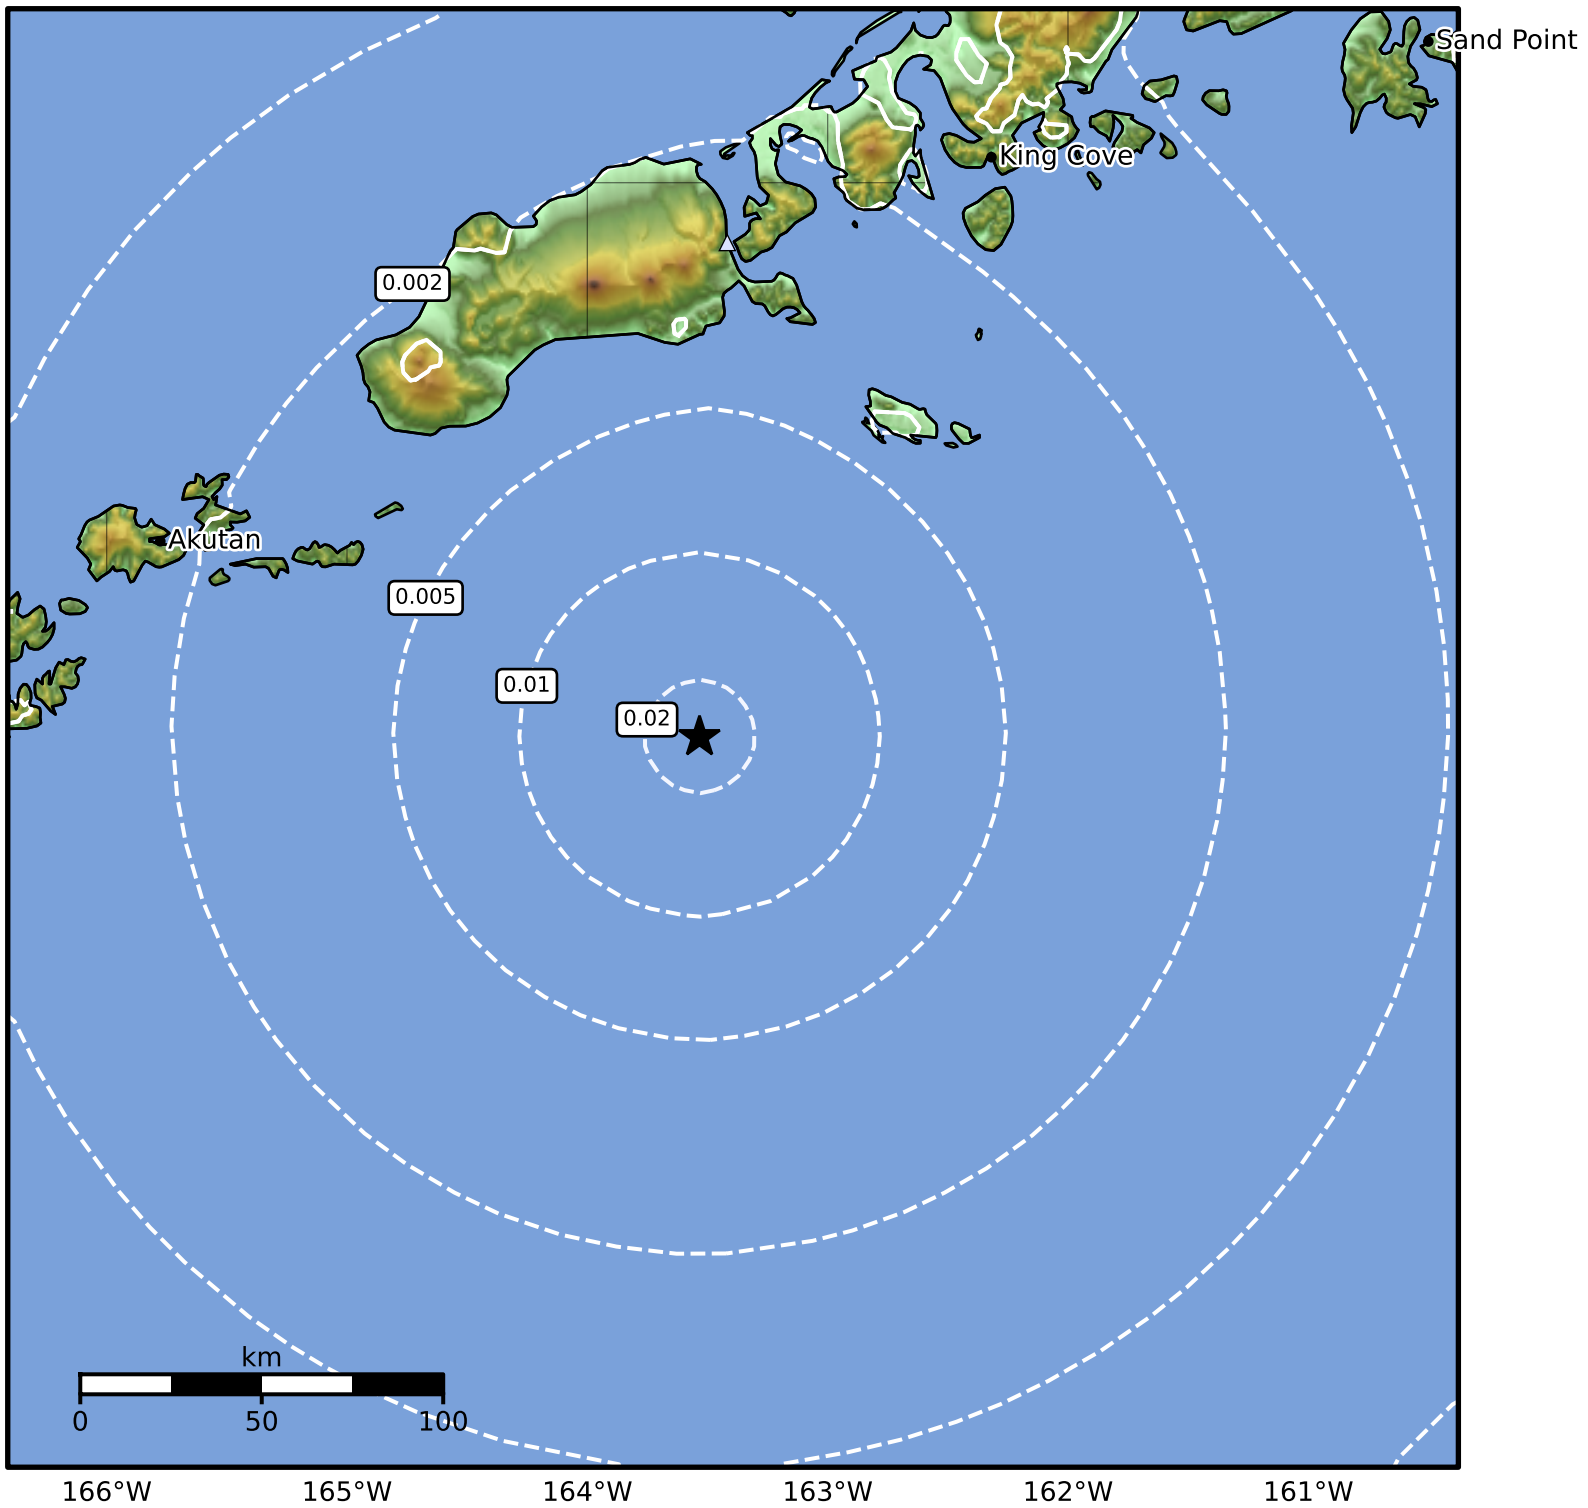

1.0 Second Peak Spectral Acceleration Map Alaska Earthquake Center
 ShakeMap: 133 km (83 miles) S of False Pass
 Jun 10, 2024 08:47:49 UTC M3.8 N53.65 W163.53 Depth: 40.5km ID:ak0247g23v7z

Scale based on Worden et al. (2012) Version 2: Processed 2024-06-10T15:50:08Z
 △ Seismic Instrument ○ Reported Intensity ★ Epicenter