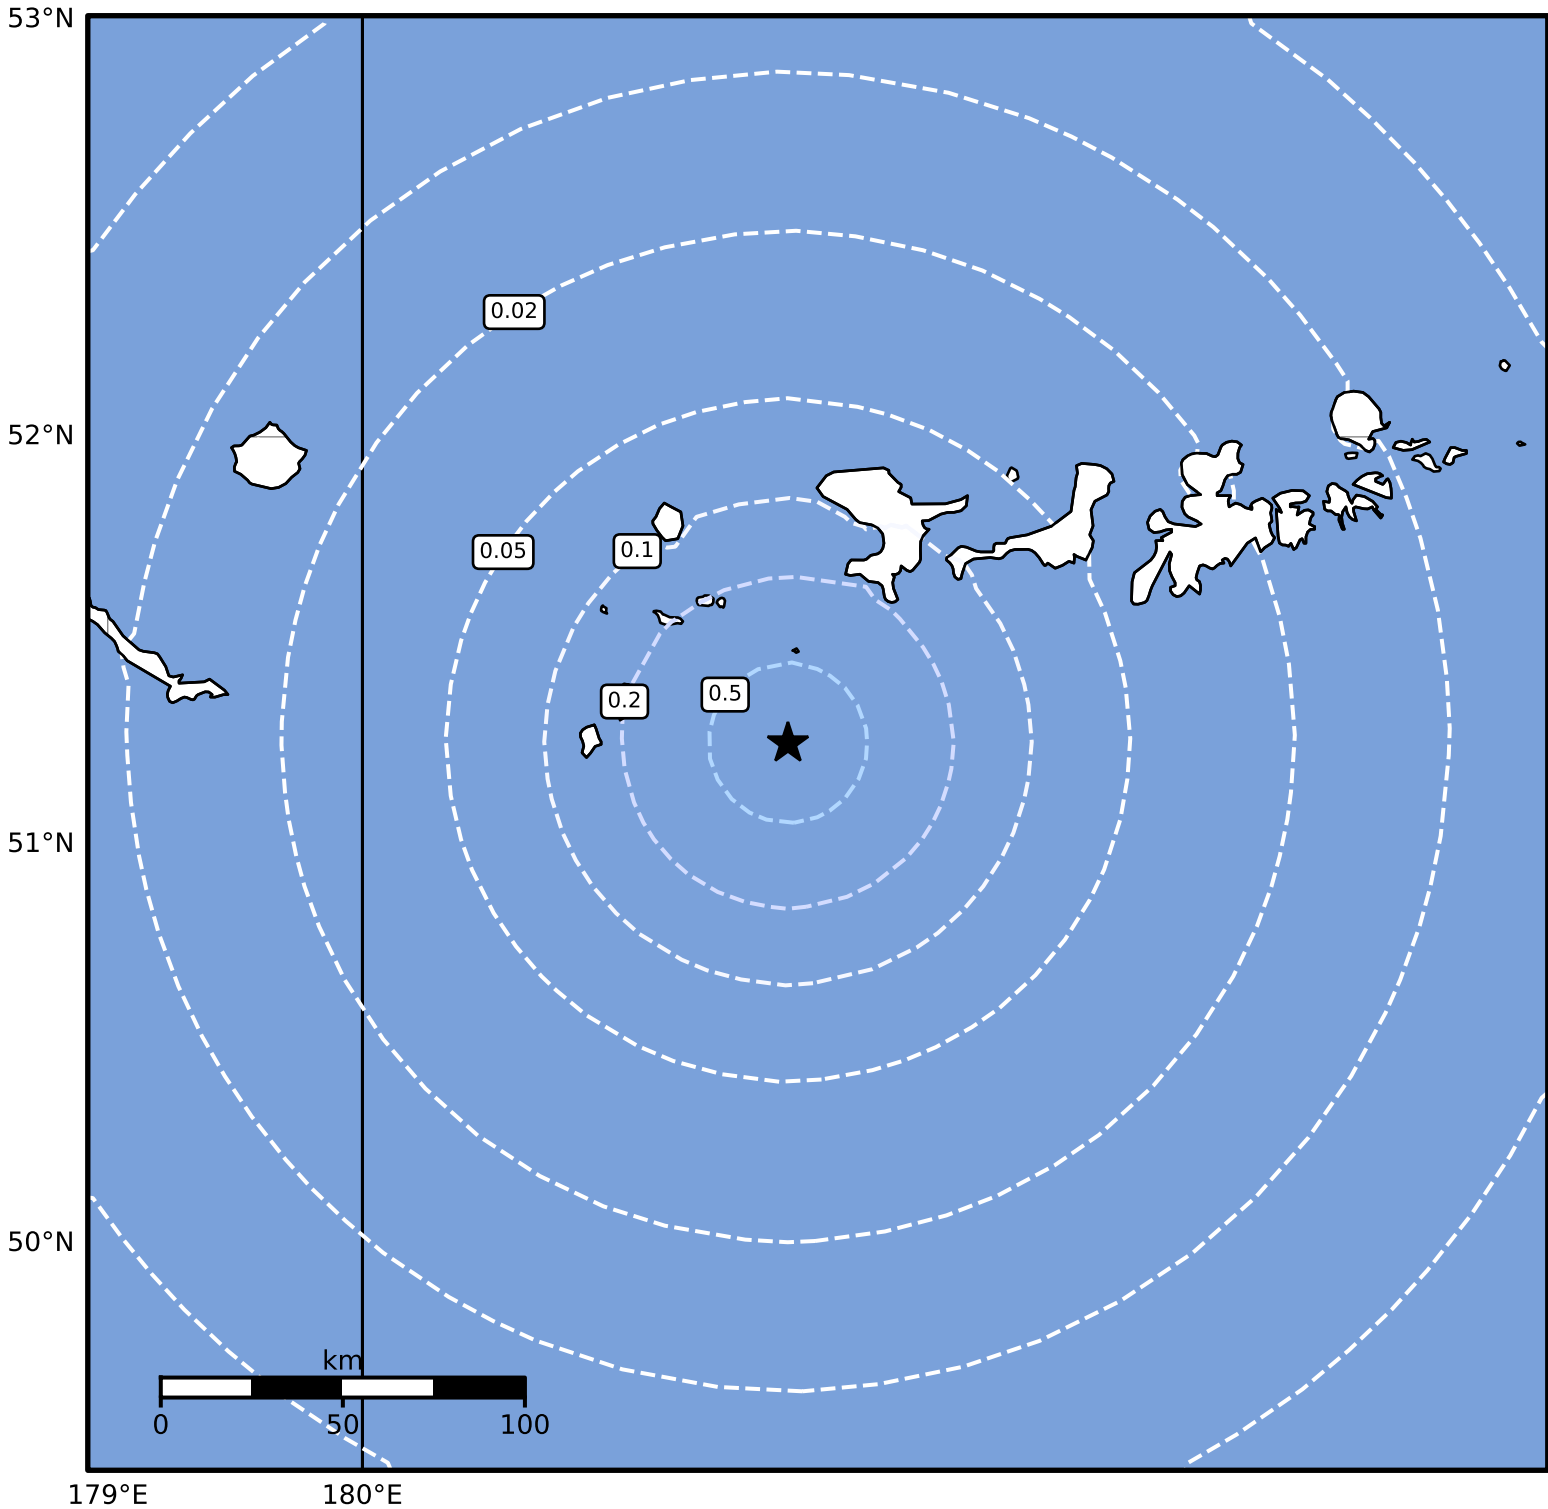

0.3 Second Peak Spectral Acceleration Map Alaska Earthquake Center
 ShakeMap: 135 km (84 miles) WSW of Adak
 Jun 10, 2024 09:22:36 UTC M3.9 N51.25 W178.33 Depth: 23.5km ID:ak0247g2jx32

SA(0.3) (%g)	0.1	0.2	0.5	1	2	5	10	20	50	100	200
--------------	-----	-----	-----	---	---	---	----	----	----	-----	-----

Scale based on Worden et al. (2012)

Version 2: Processed 2024-06-10T15:56:41Z

△ Seismic Instrument ○ Reported Intensity

★ Epicenter