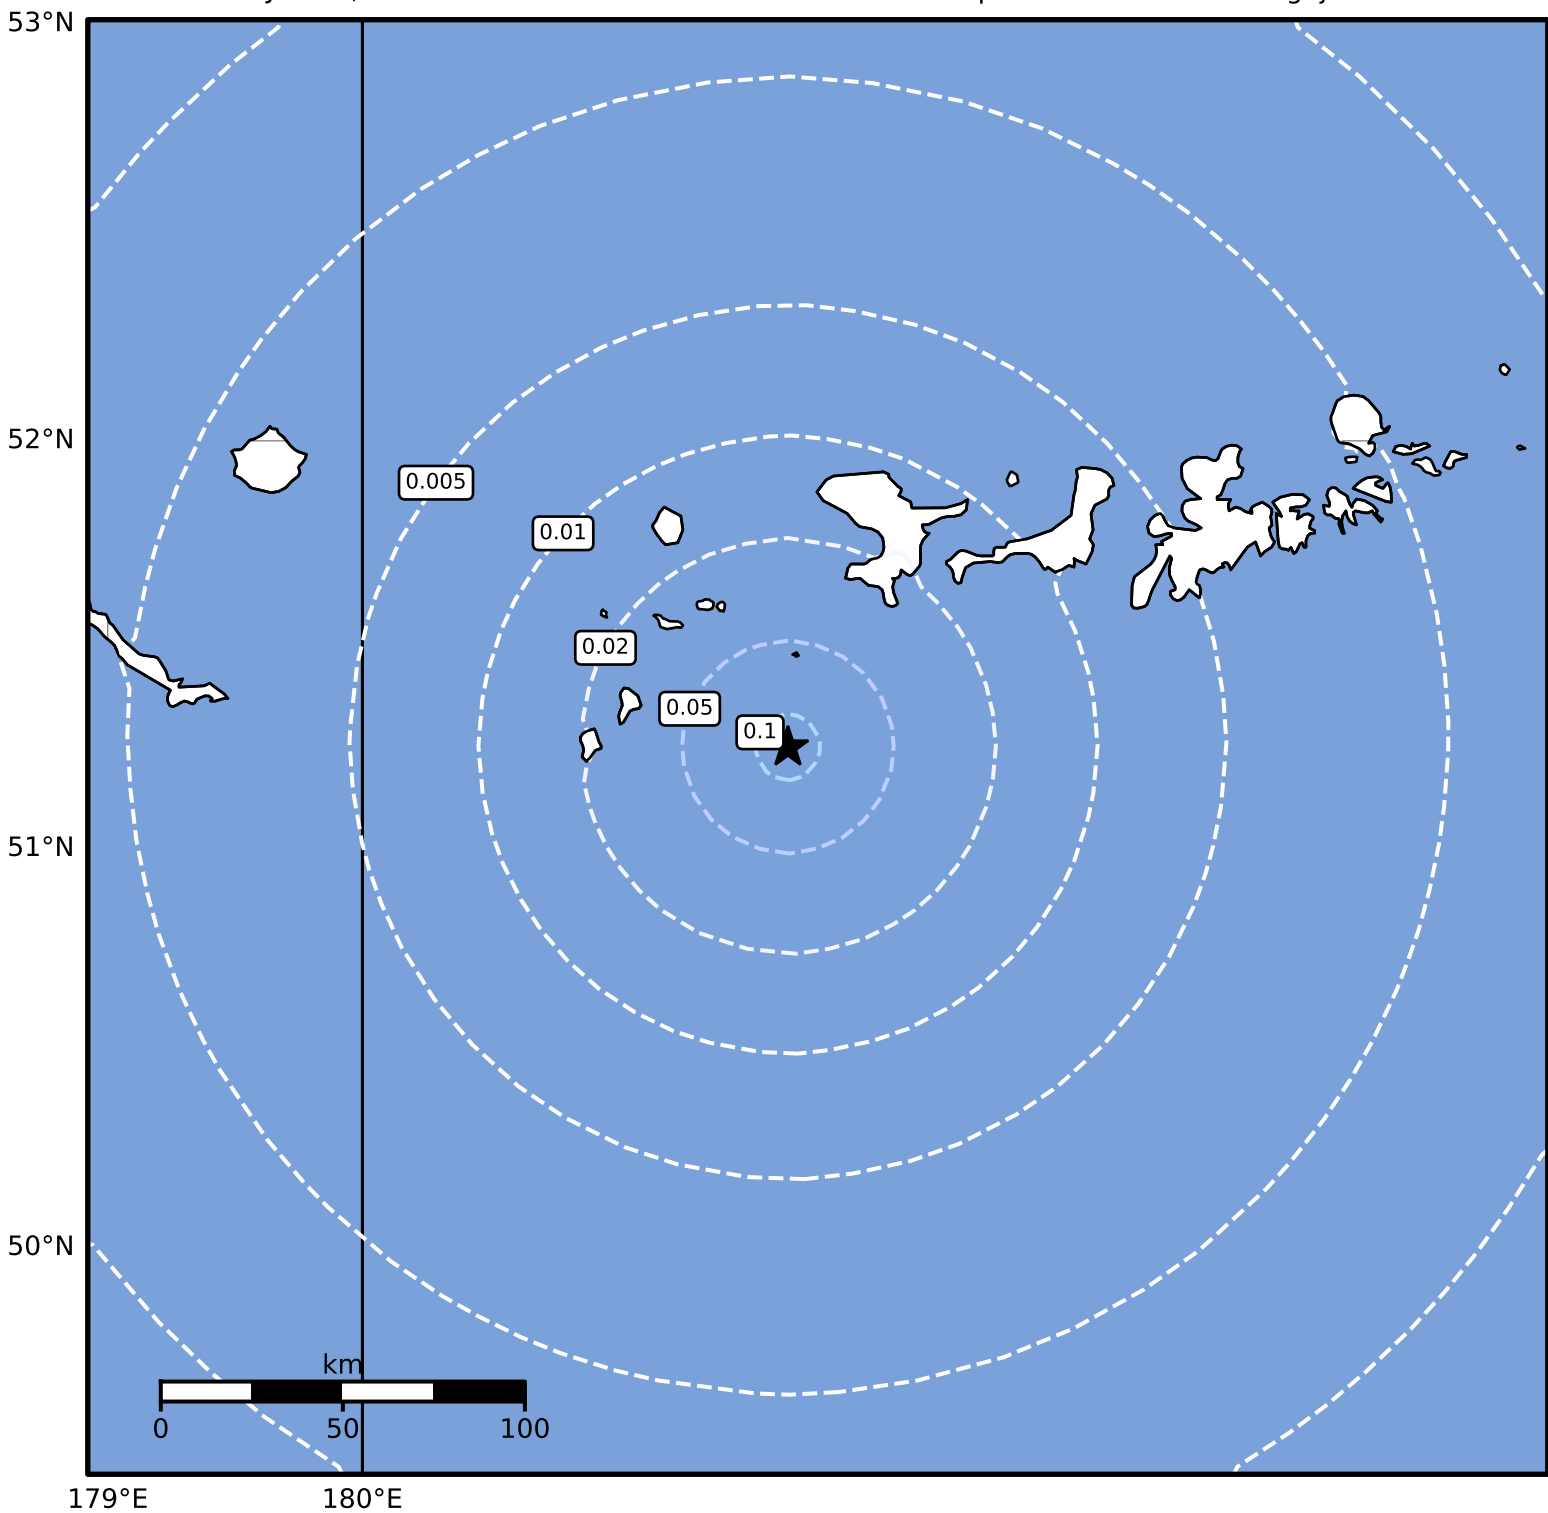

1.0 Second Peak Spectral Acceleration Map Alaska Earthquake Center
ShakeMap: 135 km (84 miles) WSW of Adak
Jun 10, 2024 09:22:36 UTC M3.9 N51.25 W178.33 Depth: 23.5km ID:ak0247g2jx32

SA(1.0) (%g)	0.1	0.2	0.5	1	2	5	10	20	50	100	200
--------------	-----	-----	-----	---	---	---	----	----	----	-----	-----

Scale based on Worden et al. (2012)

Version 2: Processed 2024-06-10T15:56:41Z

△ Seismic Instrument ○ Reported Intensity

★ Epicenter