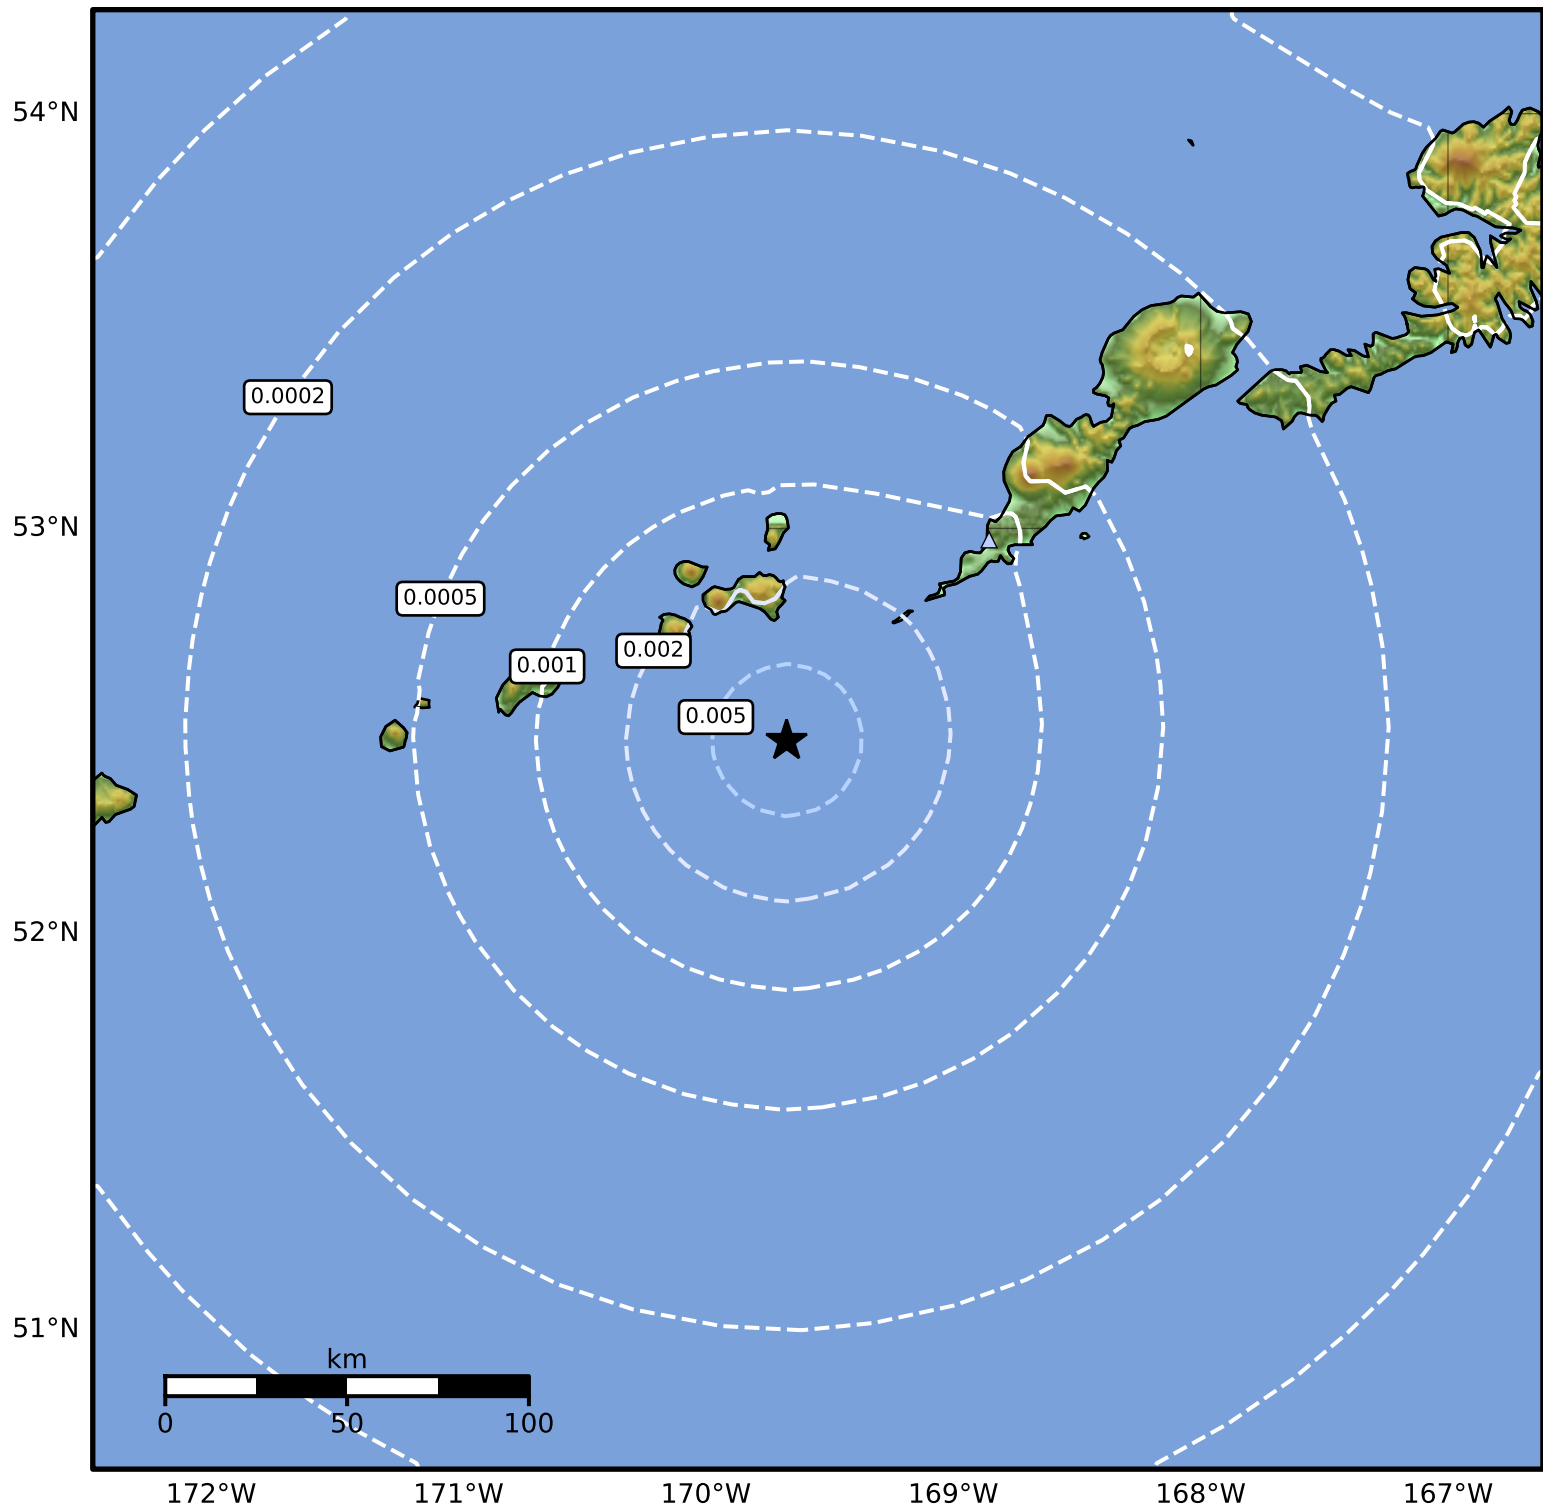

3.0 Second Peak Spectral Acceleration Map Alaska Earthquake Center
ShakeMap: 74 km (46 miles) SW of Nikolski
Jun 11, 2024 13:01:17 UTC M3.8 N52.48 W169.67 Depth: 18.4km ID:ak0247hscgch

Scale based on Worden et al. (2012)

Version 2: Processed 2024-06-11T16:24:28Z

△ Seismic Instrument ○ Reported Intensity

★ Epicenter