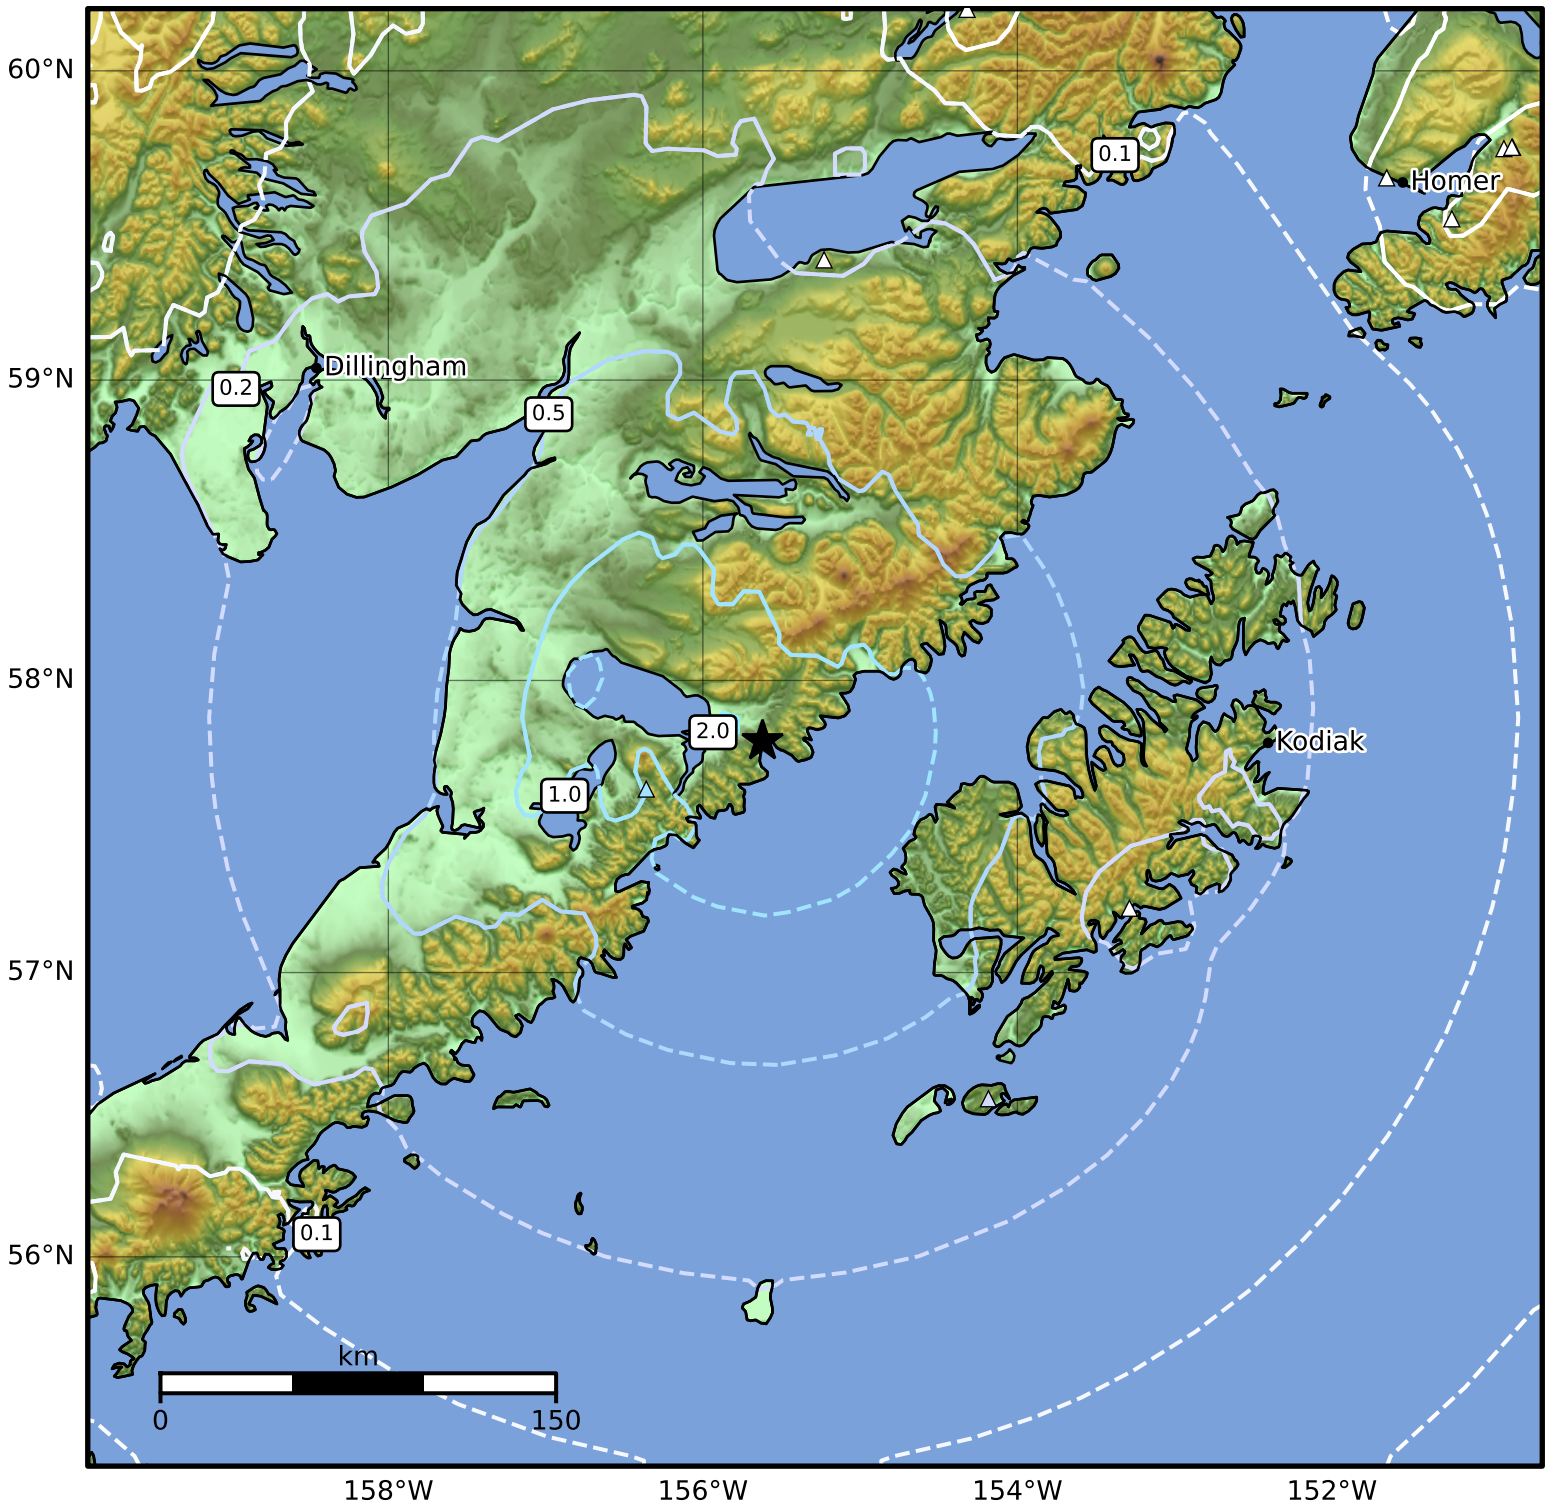

0.3 Second Peak Spectral Acceleration Map Alaska Earthquake Center
 ShakeMap: 74 km (46 miles) WNW of Karluk
 Jun 13, 2024 13:49:11 UTC M5.0 N57.79 W155.62 Depth: 86.4km ID:ak024713pf99

SA(0.3) (%g)	0.1	0.2	0.5	1	2	5	10	20	50	100	200
--------------	-----	-----	-----	---	---	---	----	----	----	-----	-----

Scale based on Worden et al. (2012)

Version 4: Processed 2024-06-13T14:14:34Z

△ Seismic Instrument ○ Reported Intensity

★ Epicenter